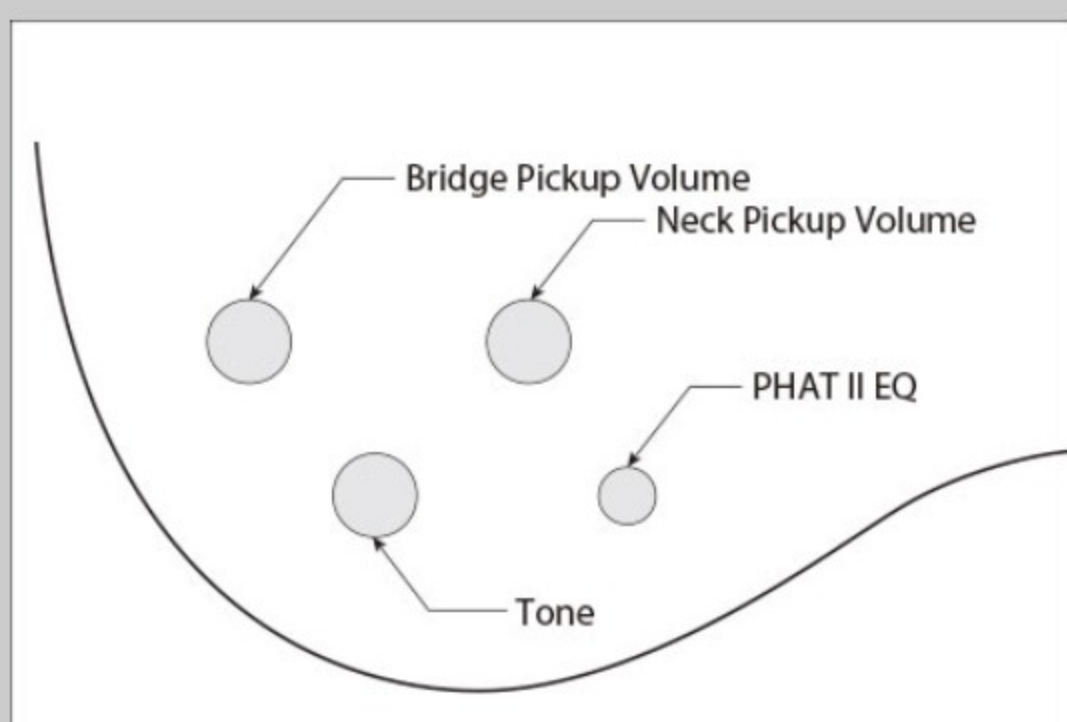

GSR200

BK : Black

COLOR VARIATION :

SHARE :

SPEC

SPEC

neck type	GSR4 / Maple neck
top/back/body	Poplar body
fretboard	Jatoba / White dot inlay
fret	Medium frets
bridge	B10 bridge
string space	19mm
neck pickup	Dynamix P neck pickup (Passive)
bridge pickup	Dynamix J bridge pickup (Passive)
equaliser	Phat II EQ
hardware color	Chrome

NECK DIMENSIONS

Scale :	864mm/34"
a : Width	41mm at NUT
b : Width	62mm at 22F
c : Thickness	21mm at 1F
d : Thickness	22mm at 12F
Radius :	305mmR

CONTROLS

FREQUENCY RESPONSE

OTHERS

Recommended Case WB250C