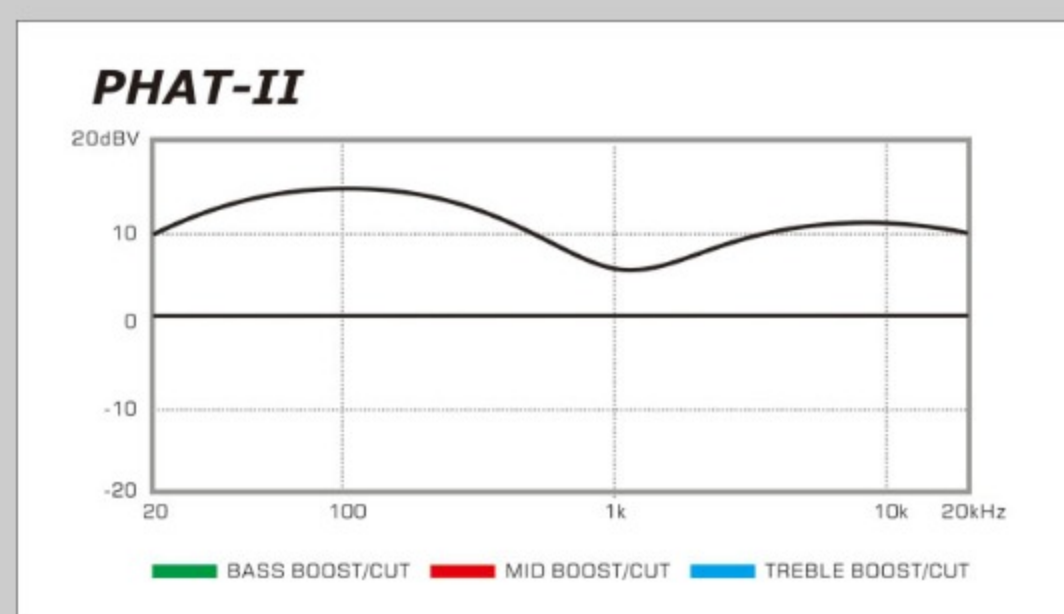

FREQUENCY RESPONSE

OTHERS

Recommended Case WB250C