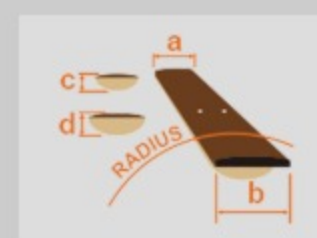

# GSR200

BK : Black

COLOR VARIATION :

SHARE :  

### SPEC

neck type	GSR4 / Maple neck
top/back/body	Poplar body
fretboard	Jatoba / White dot inlay
fret	Medium frets
bridge	B10 bridge
string space	19mm
neck pickup	Dynamix P neck pickup (Passive)
bridge pickup	Dynamix J bridge pickup (Passive)
equaliser	Phat II EQ
hardware color	Chrome

### NECK DIMENSIONS

Scale :	864mm/34"
a : Width	41mm at NUT
b : Width	62mm at 22F
c : Thickness	21mm at 1F
d : Thickness	22mm at 12F
Radius :	305mmR