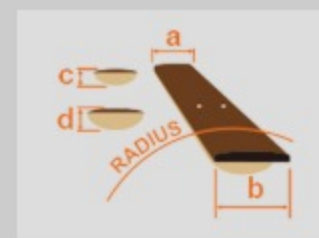

GSR200

BK : Black

COLOR VARIATION :

SHARE : [f](#) [t](#)

SPEC

SPEC

neck type	GSR4 / Maple neck
top/back/body	Poplar body
fretboard	Treated New Zealand Pine fretboard / White dot inlay
fret	Medium frets
number of frets	22
bridge	B10 bridge
string space	19mm
neck pickup	Dynamix P neck pickup (Passive)
bridge pickup	Dynamix J bridge pickup (Passive)
equaliser	Phat II EQ
factory tuning	1G,2D,3A,4E
strings	-
string gauge	.045/.065/.085/.105
nut	Plastic
hardware color	Chrome

NECK DIMENSIONS

Scale :	864mm/34"
a : Width	41mm at NUT
b : Width	62mm at 22F
c : Thickness	21mm at 1F
d : Thickness	22mm at 12F
Radius :	305mmR

CONTROLS

FREQUENCY RESPONSE