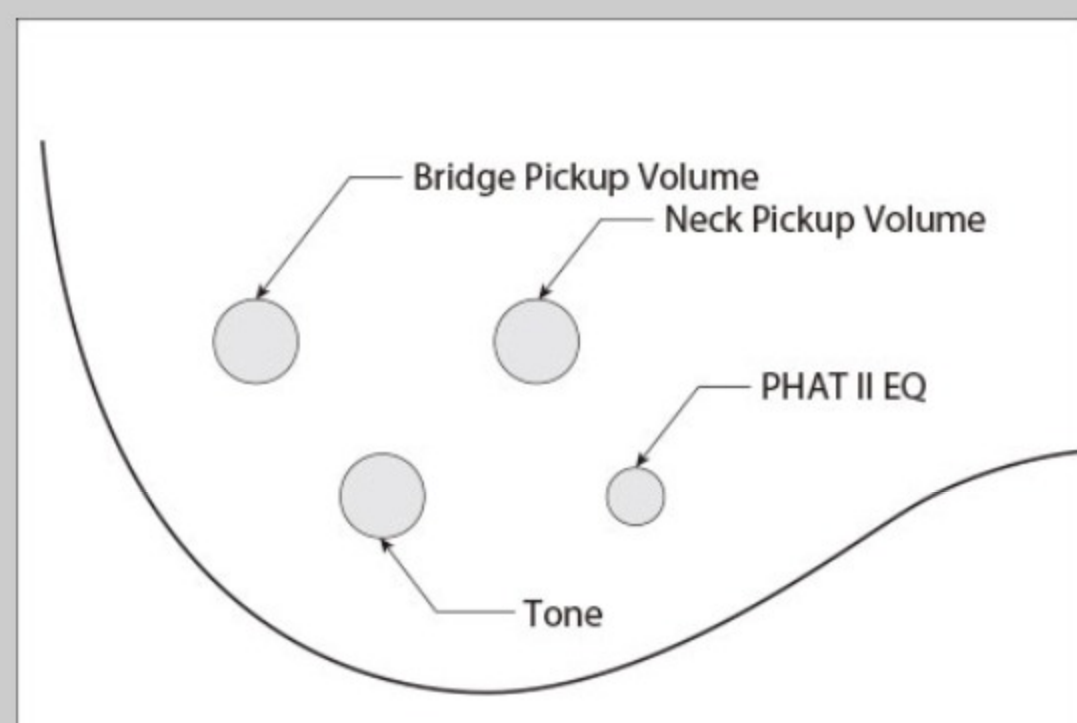

GSR200

BK : Black

COLOR VARIATION :

SHARE : [f](#) [t](#)

SPEC

SPEC

neck type	GSR4 / Maple neck
top/back/body	Poplar body
fretboard	Treated New Zealand Pine fretboard / White dot inlay
fret	Medium frets
number of frets	22
bridge	B10 bridge
string space	19mm
neck pickup	Dynamix P neck pickup (Passive)
bridge pickup	Dynamix J bridge pickup (Passive)
equaliser	Phat II EQ
factory tuning	1G,2D,3A,4E
strings	-
string gauge	.045/.065/.085/.105
nut	Plastic
hardware color	Chrome

NECK DIMENSIONS

Scale :	864mm/34"
a : Width	41mm at NUT
b : Width	62mm at 22F
c : Thickness	21mm at 1F
d : Thickness	22mm at 12F
Radius :	305mmR

CONTROLS

FREQUENCY RESPONSE