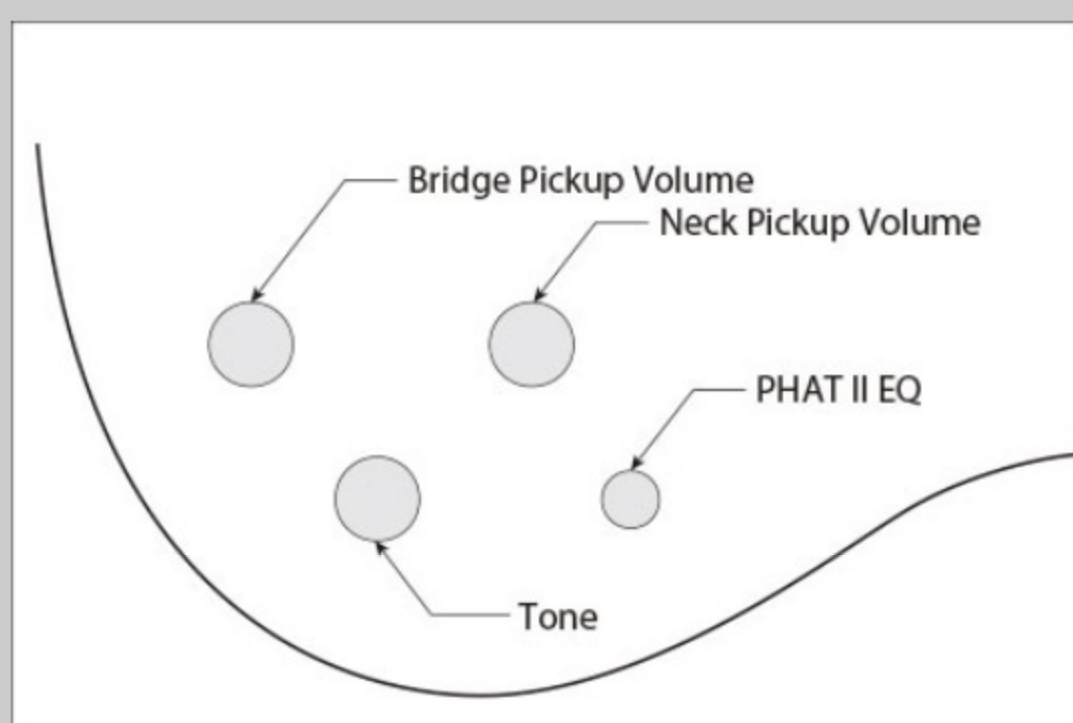

GSR200

BK : Black

COLOR VARIATION :

SHARE :

SPEC

SPEC

neck type	GSR4 / Maple neck
top/back/body	Poplar body
fretboard	Purpleheart fretboard / White dot inlay
fret	Medium frets
number of frets	22
bridge	B10 bridge
string space	19mm
neck pickup	Dynamix P neck pickup (Passive)
bridge pickup	Dynamix J bridge pickup (Passive)
equaliser	Phat II EQ
factory tuning	1G,2D,3A,4E
strings	-
string gauge	.045/.065/.085/.105
nut	Plastic
hardware color	Chrome

NECK DIMENSIONS

Scale :	864mm/34"
a : Width	41mm at NUT
b : Width	62mm at 22F
c : Thickness	21mm at 1F
d : Thickness	22mm at 12F
Radius :	305mmR

CONTROLS

FREQUENCY RESPONSE