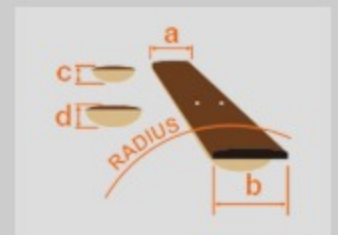

### SPEC

neck type	GSR4 / Maple neck
top/back/body	Poplar body
fretboard	Purpleheart fretboard / White dot inlay
fret	Medium frets
number of frets	22
bridge	B10 bridge
string space	19mm
neck pickup	Dynamix P neck pickup (Passive)
bridge pickup	Dynamix J bridge pickup (Passive)
equaliser	Phat II EQ
factory tuning	1G,2D,3A,4E
strings	-
string gauge	.045/.065/.085/.105
nut	Plastic
hardware color	Chrome

### NECK DIMENSIONS

Scale :	864mm/34"
a : Width	41mm at NUT
b : Width	62mm at 22F
c : Thickness	21mm at 1F
d : Thickness	22mm at 12F
Radius :	305mmR