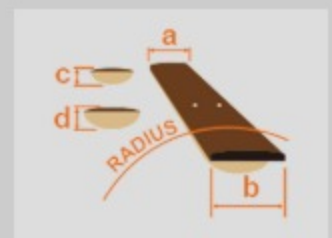

GSR200B

WNF : Walnut Flat

COLOR VARIATION :

SHARE :  

SPEC

SPEC

neck type	GSR4 / Maple neck
top/back/body	Nyatoh body
fretboard	Jatoba / White dot inlay
fret	Medium frets
bridge	B10 bridge
string space	19mm
neck pickup	Dynamix P neck pickup (Passive)
bridge pickup	Dynamix J bridge pickup (Passive)
equaliser	Phat II EQ
hardware color	Black

NECK DIMENSIONS

Scale :	864mm/34"
a : Width	41mm at NUT
b : Width	62mm at 22F
c : Thickness	21mm at 1F
d : Thickness	22mm at 12F
Radius :	305mmR

CONTROLS

FREQUENCY RESPONSE

OTHERS

Recommended Case WB250C