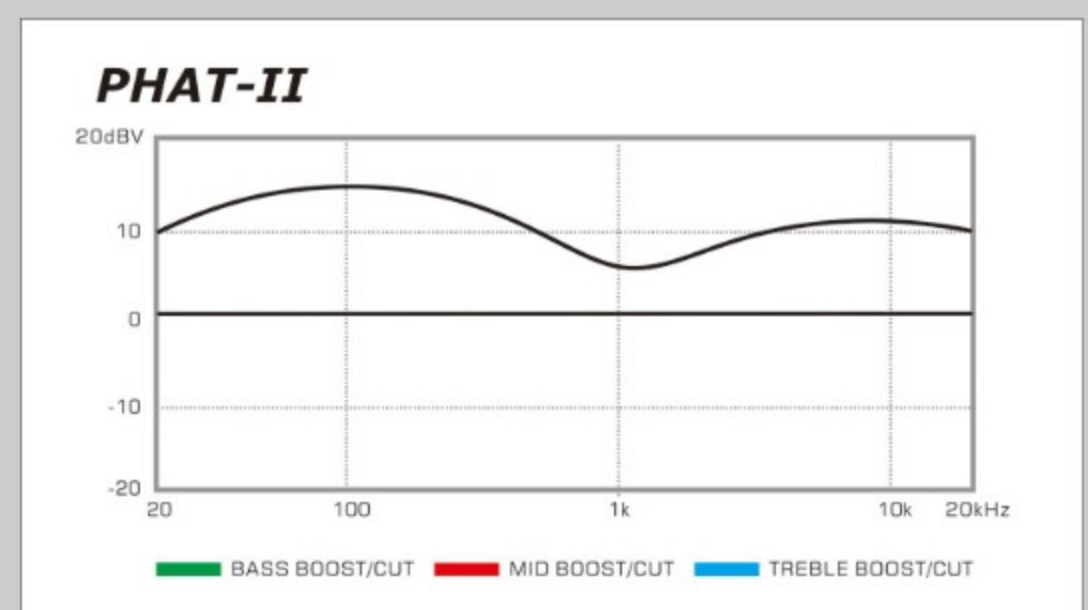

GSR200B

WNF : Walnut Flat

COLOR VARIATION :

SHARE :  

SPEC

SPEC

neck type	GSR4 / Maple neck
top/back/body	Nyatoh body
fretboard	Jatoba / White dot inlay
fret	Medium frets
bridge	B10 bridge
string space	19mm
neck pickup	Dynamix P neck pickup (Passive)
bridge pickup	Dynamix J bridge pickup (Passive)
equaliser	Phat II EQ
hardware color	Black

NECK DIMENSIONS

Scale :	864mm/34"
a : Width	41mm at NUT
b : Width	62mm at 22F
c : Thickness	21mm at 1F
d : Thickness	22mm at 12F
Radius :	305mmR

CONTROLS

FREQUENCY RESPONSE

OTHERS

Recommended Case WB250C