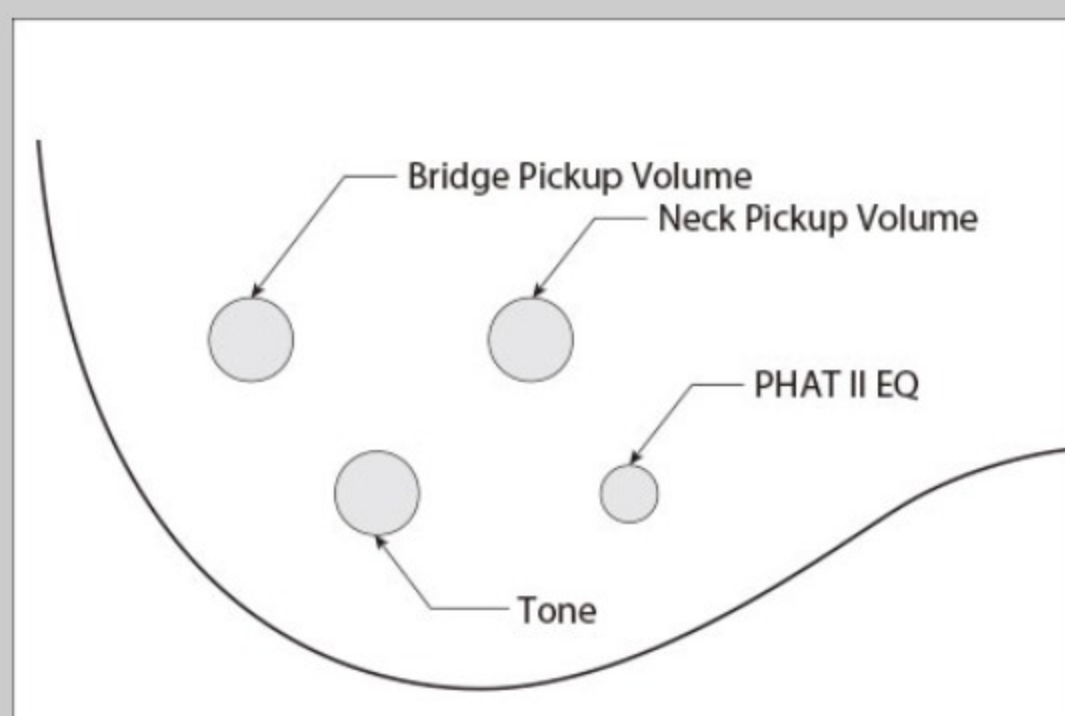

GSR200B

WNF : Walnut Flat

COLOR VARIATION :

SHARE :  

SPEC

SPEC

neck type	GSR4 / Maple neck
top/back/body	Nyatoh body
fretboard	Jatoba / White dot inlay
fret	Medium frets
bridge	B10 bridge
string space	19mm
neck pickup	Dynamix P neck pickup (Passive)
bridge pickup	Dynamix J bridge pickup (Passive)
equaliser	Phat II EQ
hardware color	Black

NECK DIMENSIONS

Scale :	864mm/34"
a : Width	41mm at NUT
b : Width	62mm at 22F
c : Thickness	21mm at 1F
d : Thickness	22mm at 12F
Radius :	305mmR

CONTROLS

FREQUENCY RESPONSE

OTHERS

Recommended Case WB250C