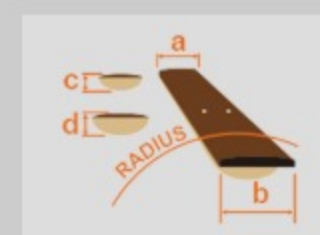

GSR200B

WNF : Walnut Flat

COLOR VARIATION :

SHARE :  

SPEC

SPEC

neck type	GSR4 / Maple neck
top/back/body	Mahogany body
fretboard	Treated New Zealand Pine / White dot inlay
fret	Medium frets
bridge	B10 bridge (19mm string spacing)
neck pickup	Std. P neck pickup (Passive)
bridge pickup	Std. J bridge pickup (Passive)
equaliser	Phat II EQ
hardware color	Black

NECK DIMENSIONS

Scale :	864mm/34"
a : Width	41mm at NUT
b : Width	62mm at 22F
c : Thickness	21mm at 1F
d : Thickness	22mm at 12F
Radius :	305mmR

CONTROLS

FREQUENCY RESPONSE