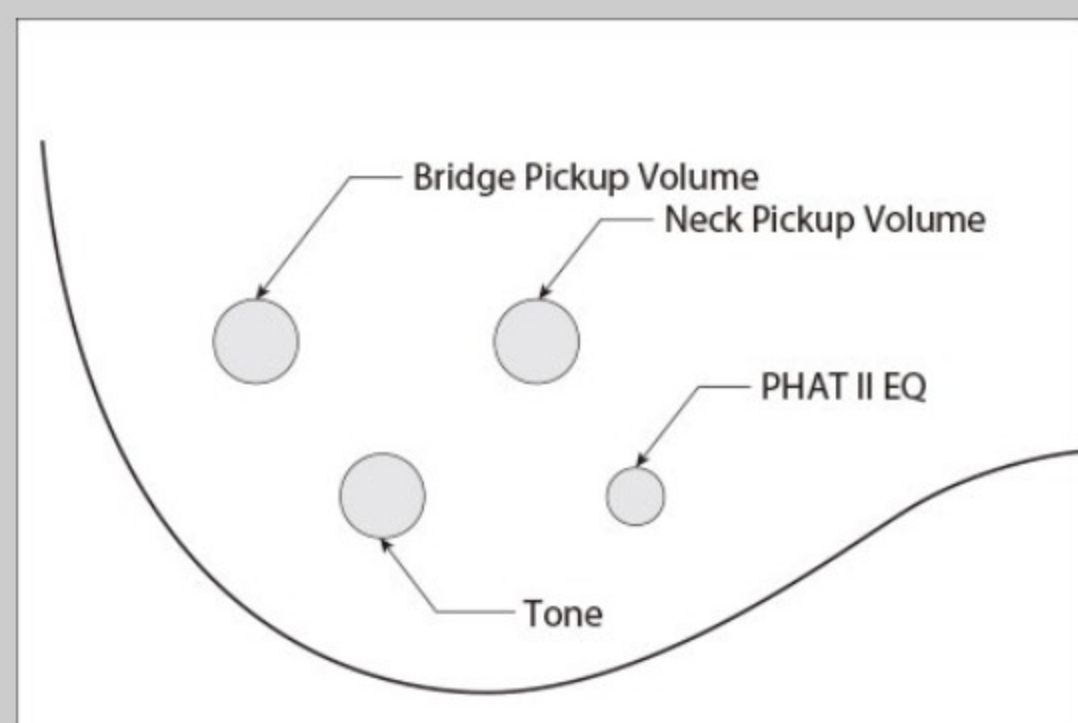

GSR200B

WNF : Walnut Flat

COLOR VARIATION :

SHARE :  

SPEC

SPEC

neck type	GSR4 / Maple neck
top/back/body	Mahogany body
fretboard	Treated New Zealand Pine / White dot inlay
fret	Medium frets
bridge	B10 bridge (19mm string spacing)
neck pickup	Std. P neck pickup (Passive)
bridge pickup	Std. J bridge pickup (Passive)
equaliser	Phat II EQ
hardware color	Black

NECK DIMENSIONS

Scale :	864mm/34"
a : Width	41mm at NUT
b : Width	62mm at 22F
c : Thickness	21mm at 1F
d : Thickness	22mm at 12F
Radius :	305mmR

CONTROLS

FREQUENCY RESPONSE