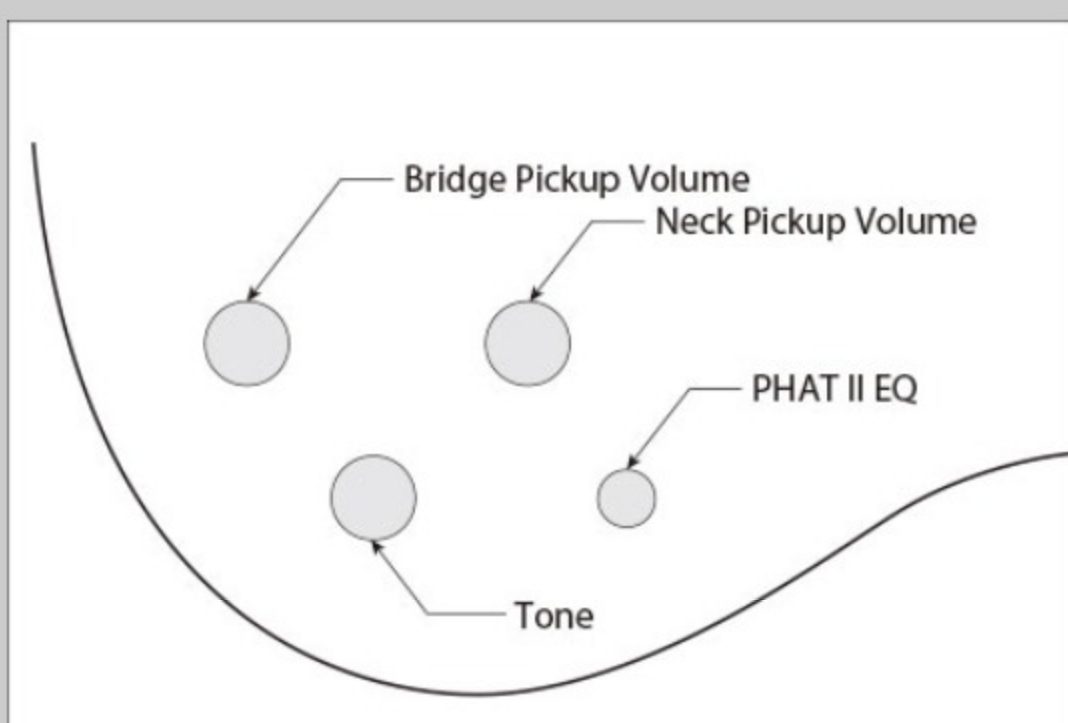

GSR200B

WNF : Walnut Flat

COLOR VARIATION :

SHARE :  

SPEC

SPEC

neck type	GSR4 / Maple neck
top/back/body	Poplar body
fretboard	Treated New Zealand Pine fretboard / White dot inlay
fret	Medium frets
number of frets	22
bridge	B10 bridge
string space	19mm
equaliser	Phat II EQ
factory tuning	1G,2D,3A,4E
strings	-
string gauge	.045/.065/.085/.105
nut	Plastic
hardware color	Black

NECK DIMENSIONS

Scale :	864mm/34"
a : Width	41mm at NUT
b : Width	62mm at 22F
c : Thickness	21mm at 1F
d : Thickness	22mm at 12F
Radius :	305mmR

CONTROLS

FREQUENCY RESPONSE