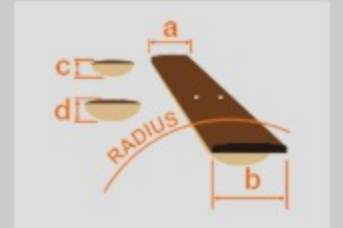

GSR200B

WNF : Walnut Flat

COLOR VARIATION :

SHARE :  

SPEC

SPEC

neck type	GSR4 / Maple neck
top/back/body	Poplar body
fretboard	Treated New Zealand Pine fretboard / White dot inlay
fret	Medium frets
number of frets	22
bridge	B10 bridge
string space	19mm
equaliser	Phat II EQ
factory tuning	1G,2D,3A,4E
strings	-
string gauge	.045/.065/.085/.105
nut	Plastic
hardware color	Black

NECK DIMENSIONS

Scale :	864mm/34"
a : Width	41mm at NUT
b : Width	62mm at 22F
c : Thickness	21mm at 1F
d : Thickness	22mm at 12F
Radius :	305mmR

CONTROLS

FREQUENCY RESPONSE