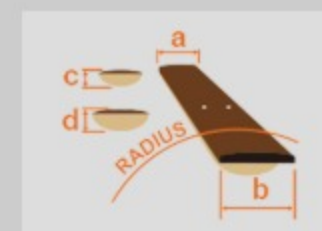

GSR200B

SR

WNF : Walnut Flat

COLOR VARIATION :

SHARE :  

SPEC

SPEC

| | |
|-----------------|---|
| neck type | GSR4 / Maple neck |
| top/back/body | Poplar body |
| fretboard | Purpleheart fretboard / White dot inlay |
| fret | Medium frets |
| number of frets | 22 |
| bridge | B10 bridge |
| string space | 19mm |
| equaliser | Phat II EQ |
| factory tuning | 1G,2D,3A,4E |
| strings | - |
| string gauge | .045/.065/.085/.105 |
| nut | Plastic |
| hardware color | Black |

NECK DIMENSIONS

| | |
|---------------|-------------|
| Scale : | 864mm/34" |
| a : Width | 41mm at NUT |
| b : Width | 62mm at 22F |
| c : Thickness | 21mm at 1F |
| d : Thickness | 22mm at 12F |
| Radius : | 305mmR |