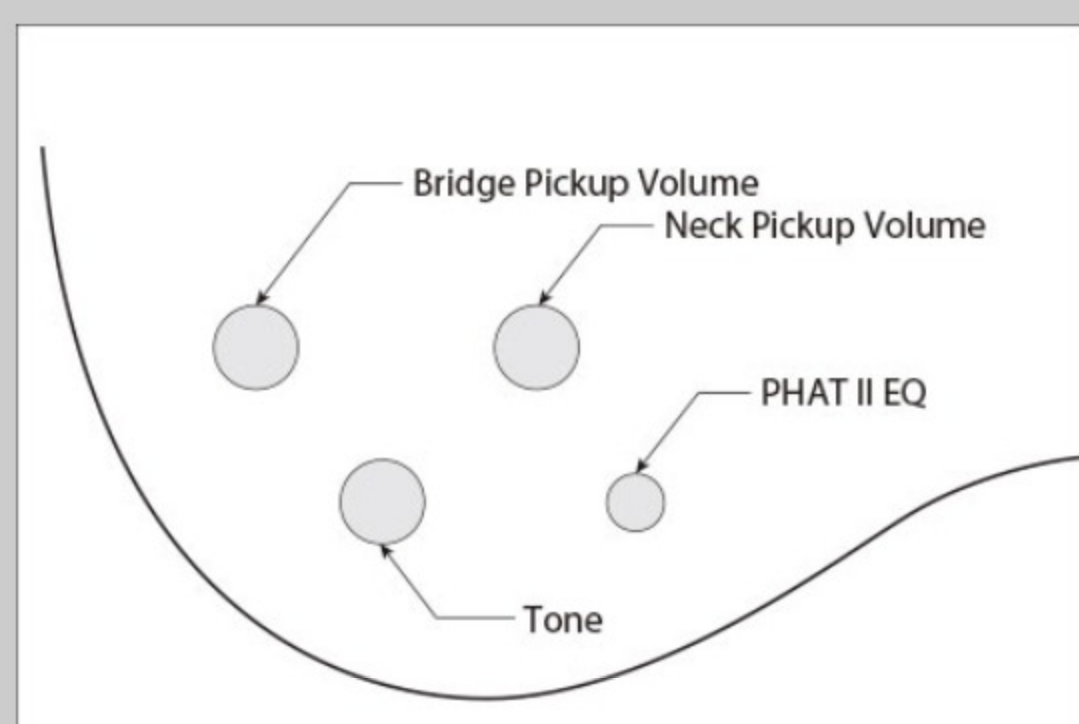

GSR200B

SR

WNF : Walnut Flat

COLOR VARIATION :

SHARE :

SPEC

SPEC

neck type	GSR4 / Maple neck
top/back/body	Poplar body
fretboard	Purpleheart fretboard / White dot inlay
fret	Medium frets
number of frets	22
bridge	B10 bridge
string space	19mm
equaliser	Phat II EQ
factory tuning	1G,2D,3A,4E
strings	-
string gauge	.045/.065/.085/.105
nut	Plastic
hardware color	Black

NECK DIMENSIONS

Scale :	864mm/34"
a : Width	41mm at NUT
b : Width	62mm at 22F
c : Thickness	21mm at 1F
d : Thickness	22mm at 12F
Radius :	305mmR

CONTROLS

FREQUENCY RESPONSE