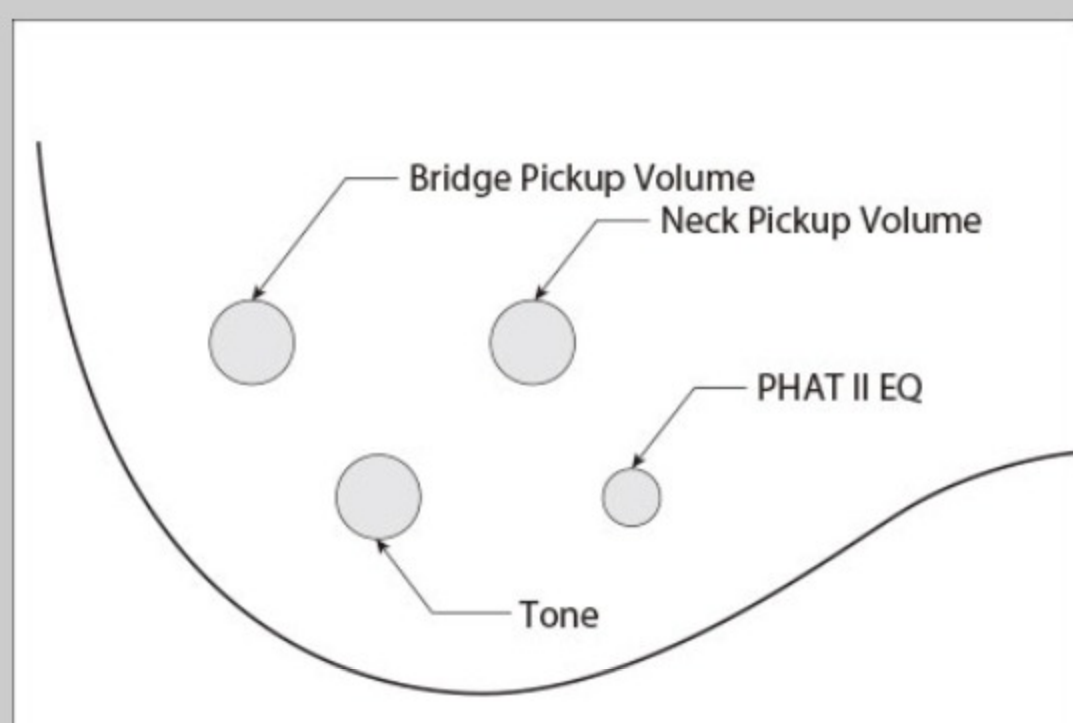

GSR200BF

WNF : Walnut Flat

COLOR VARIATION :

SHARE :  

SPEC

SPEC

neck type	GSR4 / Maple neck
top/back/body	Poplar body
fretboard	Jatoba fretboard / White dot inlay
fret	Fretless
number of frets	22
bridge	B10 bridge
string space	19mm
equaliser	Phat II EQ
factory tuning	1G,2D,3A,4E
strings	-
string gauge	.045/.065/.085/.105
nut	Plastic
hardware color	Black

NECK DIMENSIONS

Scale :	864mm/34"
a : Width	41mm at NUT
b : Width	62mm at 22F
c : Thickness	21mm at 1F
d : Thickness	22mm at 12F
Radius :	305mmR

CONTROLS

FREQUENCY RESPONSE