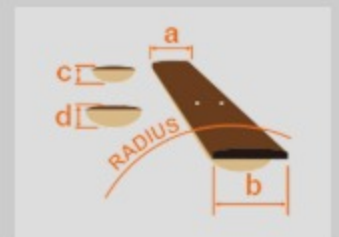

GSR200BF

WNF : Walnut Flat

COLOR VARIATION :

SHARE :  

SPEC

SPEC

neck type	GSR4 / Maple neck
top/back/body	Poplar body
fretboard	Jatoba fretboard / White dot inlay
fret	Fretless
number of frets	22
bridge	B10 bridge
string space	19mm
equaliser	Phat II EQ
factory tuning	1G,2D,3A,4E
strings	-
string gauge	.045/.065/.085/.105
nut	Plastic
hardware color	Black

NECK DIMENSIONS

Scale :	864mm/34"
a : Width	41mm at NUT
b : Width	62mm at 22F
c : Thickness	21mm at 1F
d : Thickness	22mm at 12F
Radius :	305mmR

CONTROLS

FREQUENCY RESPONSE