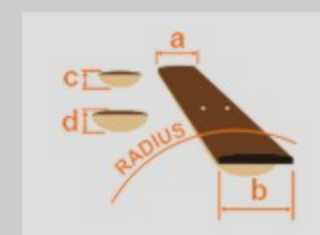

GSR200BL

WNF : Walnut Flat

COLOR VARIATION :

SHARE :  

SPEC

SPEC

neck type	GSR4 / Maple neck
top/back/body	Nyatoh body
fretboard	Jatoba / White dot inlay
fret	Medium frets
bridge	B10 bridge
string space	19mm
neck pickup	Dynamix P neck pickup (Passive)
bridge pickup	Dynamix J bridge pickup (Passive)
equaliser	Phat II EQ
hardware color	Black

NECK DIMENSIONS

Scale :	864mm/34"
a : Width	41mm at NUT
b : Width	62mm at 22F
c : Thickness	21mm at 1F
d : Thickness	22mm at 12F
Radius :	305mmR

CONTROLS

FREQUENCY RESPONSE

OTHERS

Recommended Case WB250C