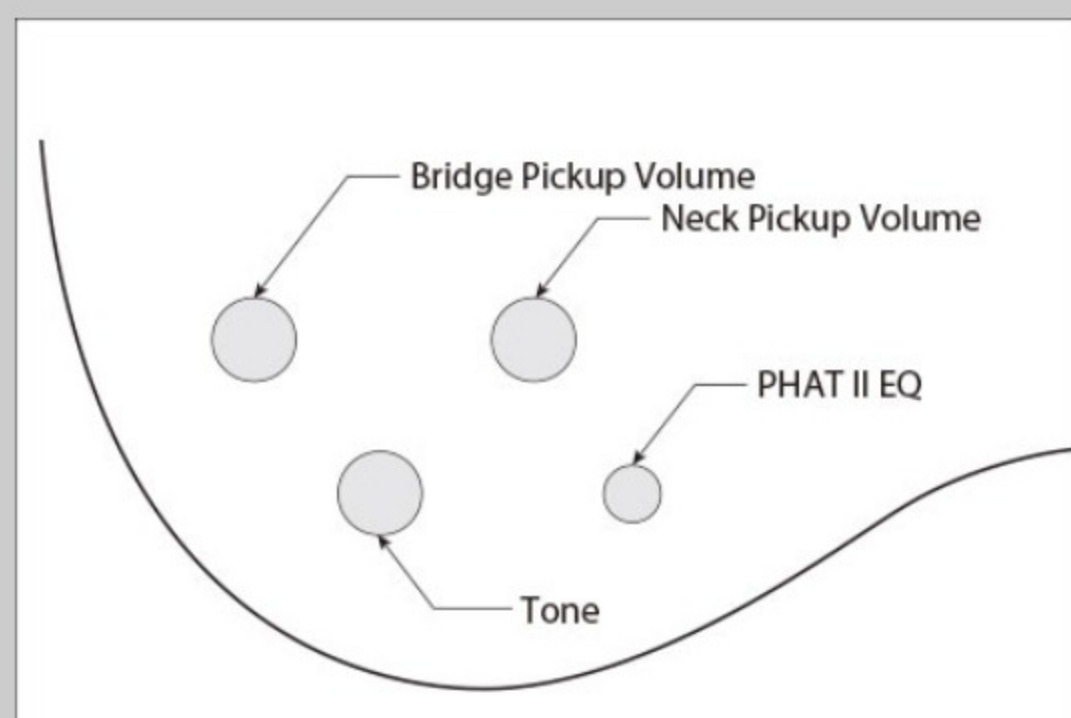

GSR200BL

WNF : Walnut Flat

COLOR VARIATION :

SHARE :  

SPEC

SPEC

neck type	GSR4 / Maple neck
top/back/body	Nyatoh body
fretboard	Jatoba / White dot inlay
fret	Medium frets
bridge	B10 bridge
string space	19mm
neck pickup	Dynamix P neck pickup (Passive)
bridge pickup	Dynamix J bridge pickup (Passive)
equaliser	Phat II EQ
hardware color	Black

NECK DIMENSIONS

Scale :	864mm/34"
a : Width	41mm at NUT
b : Width	62mm at 22F
c : Thickness	21mm at 1F
d : Thickness	22mm at 12F
Radius :	305mmR

CONTROLS

FREQUENCY RESPONSE

OTHERS

Recommended Case WB250C