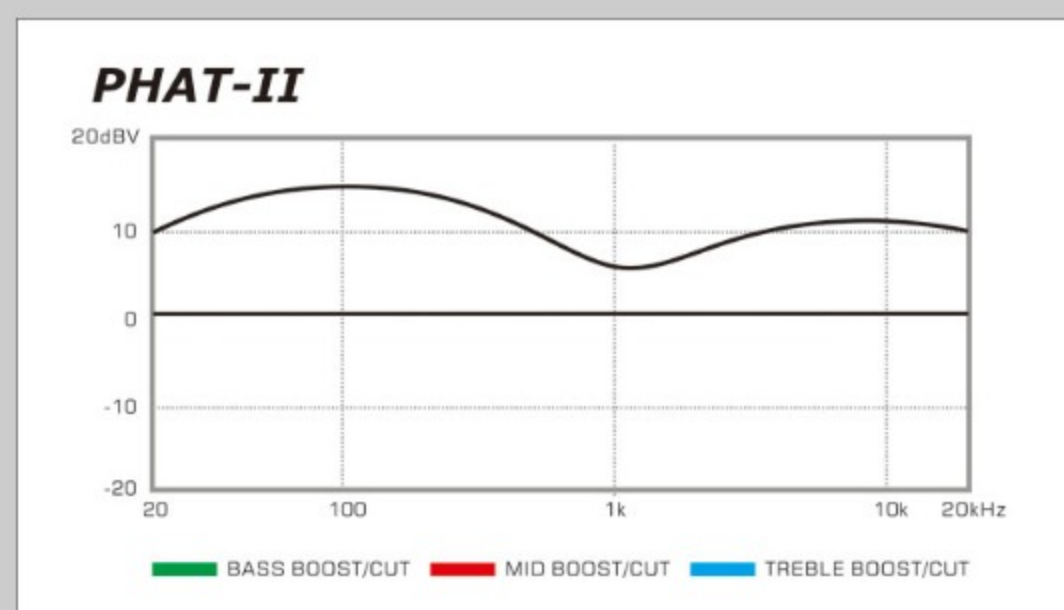

GSR200BL

WNF : Walnut Flat

COLOR VARIATION :

SHARE :  

SPEC

SPEC

neck type	GSR4 / Maple neck
top/back/body	Nyatoh body
fretboard	Jatoba / White dot inlay
fret	Medium frets
bridge	B10 bridge
string space	19mm
neck pickup	Dynamix P neck pickup (Passive)
bridge pickup	Dynamix J bridge pickup (Passive)
equaliser	Phat II EQ
hardware color	Black

NECK DIMENSIONS

Scale :	864mm/34"
a : Width	41mm at NUT
b : Width	62mm at 22F
c : Thickness	21mm at 1F
d : Thickness	22mm at 12F
Radius :	305mmR

CONTROLS

FREQUENCY RESPONSE

OTHERS

Recommended Case WB250C