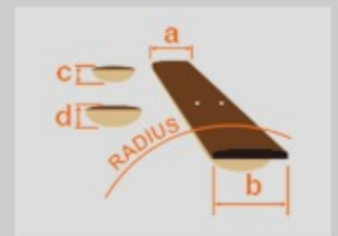

GSR200L

BK : Black

COLOR VARIATION :

SHARE :  

SPEC

SPEC

neck type	GSR4 / Maple neck
top/back/body	Poplar body
fretboard	Treated New Zealand Pine / White dot inlay
fret	Medium frets
bridge	B10 bridge (19mm string spacing)
neck pickup	Std. P neck pickup (Passive)
bridge pickup	Std. J bridge pickup (Passive)
equaliser	Phat II EQ
hardware color	Black

NECK DIMENSIONS

Scale :	864mm/34"
a : Width	41mm at NUT
b : Width	62mm at 22F
c : Thickness	21mm at 1F
d : Thickness	22mm at 12F
Radius :	305mmR

CONTROLS

FREQUENCY RESPONSE