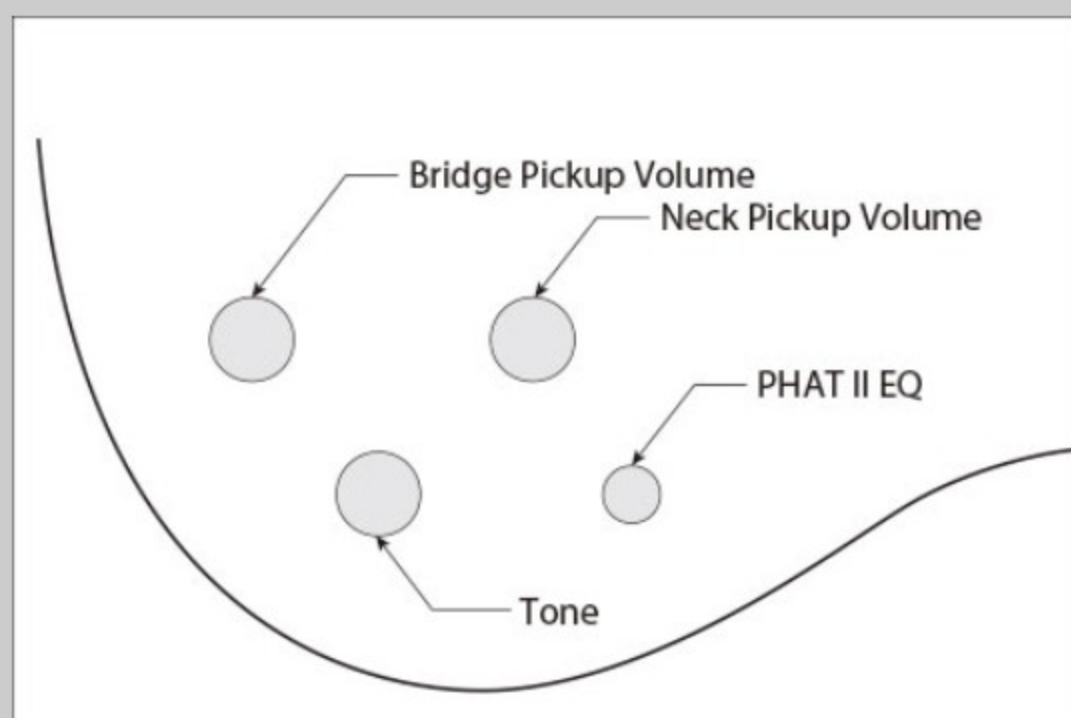

GSR200L

BK : Black

COLOR VARIATION :

SHARE :  

SPEC

SPEC

neck type	GSR4 / Maple neck
top/back/body	Poplar body
fretboard	Treated New Zealand Pine / White dot inlay
fret	Medium frets
bridge	B10 bridge (19mm string spacing)
neck pickup	Std. P neck pickup (Passive)
bridge pickup	Std. J bridge pickup (Passive)
equaliser	Phat II EQ
hardware color	Black

NECK DIMENSIONS

Scale :	864mm/34"
a : Width	41mm at NUT
b : Width	62mm at 22F
c : Thickness	21mm at 1F
d : Thickness	22mm at 12F
Radius :	305mmR

CONTROLS

FREQUENCY RESPONSE