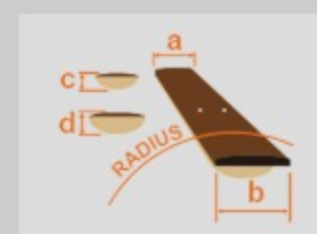

GSR200SM

CNB : Charcoal Brown Burst

COLOR VARIATION : 

SHARE :  

SPEC

SPEC

neck type	GSR4 / Maple neck
top/back/body	Spalted Maple top / Poplar body
fretboard	Jatoba / White dot inlay
fret	Medium frets
bridge	B10 bridge
string space	19mm
neck pickup	Dynamix P neck pickup (Passive)
bridge pickup	Dynamix J bridge pickup (Passive)
equaliser	Phat II EQ
hardware color	Black

NECK DIMENSIONS

Scale :	864mm/34"
a : Width	41mm at NUT
b : Width	62mm at 22F
c : Thickness	21mm at 1F
d : Thickness	22mm at 12F
Radius :	305mmR

CONTROLS

FREQUENCY RESPONSE

OTHERS

Recommended Case WB250C