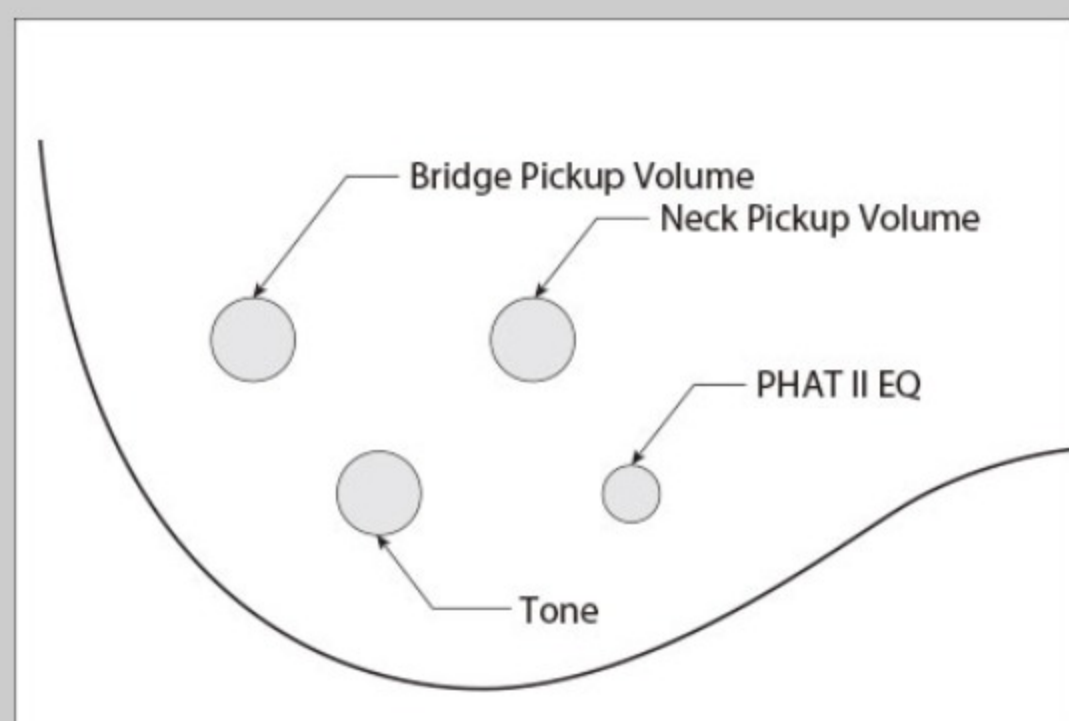

GSR200SM

CNB : Charcoal Brown Burst

COLOR VARIATION : 

SHARE :  

SPEC

SPEC

neck type	GSR4 / Maple neck
top/back/body	Spalted Maple top / Poplar body
fretboard	Jatoba / White dot inlay
fret	Medium frets
bridge	B10 bridge
string space	19mm
neck pickup	Dynamix P neck pickup (Passive)
bridge pickup	Dynamix J bridge pickup (Passive)
equaliser	Phat II EQ
hardware color	Black

NECK DIMENSIONS

Scale :	864mm/34"
a : Width	41mm at NUT
b : Width	62mm at 22F
c : Thickness	21mm at 1F
d : Thickness	22mm at 12F
Radius :	305mmR

CONTROLS

FREQUENCY RESPONSE

OTHERS

Recommended Case WB250C