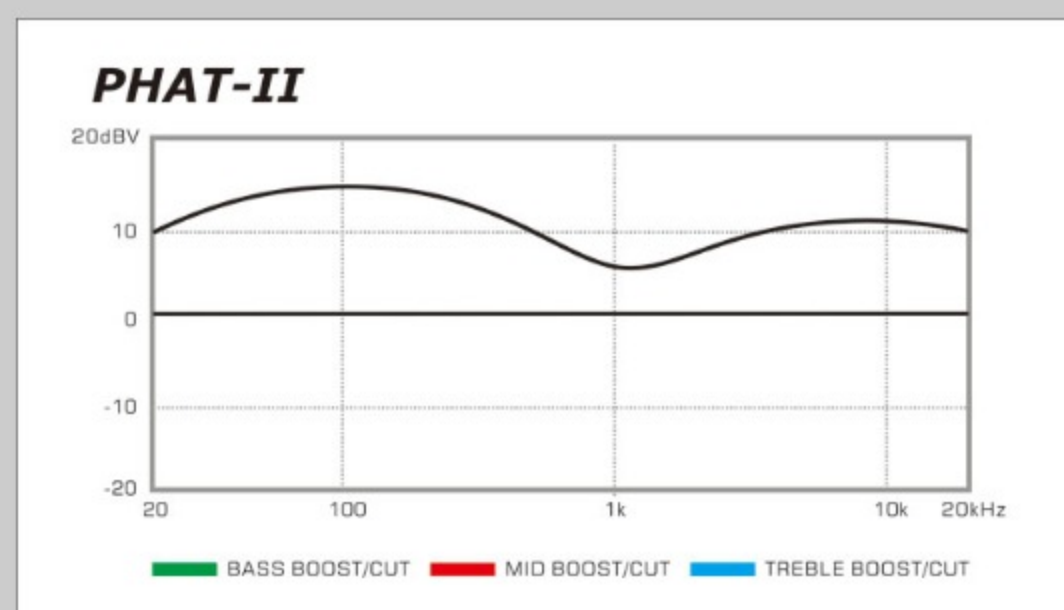

GSR200SM

CNB : Charcoal Brown Burst

COLOR VARIATION : 

SHARE :  

SPEC

SPEC

neck type	GSR4 / Maple neck
top/back/body	Spalted Maple top / Poplar body
fretboard	Jatoba / White dot inlay
fret	Medium frets
bridge	B10 bridge
string space	19mm
neck pickup	Dynamix P neck pickup (Passive)
bridge pickup	Dynamix J bridge pickup (Passive)
equaliser	Phat II EQ
hardware color	Black

NECK DIMENSIONS

Scale :	864mm/34"
a : Width	41mm at NUT
b : Width	62mm at 22F
c : Thickness	21mm at 1F
d : Thickness	22mm at 12F
Radius :	305mmR

CONTROLS

FREQUENCY RESPONSE

OTHERS

Recommended Case WB250C