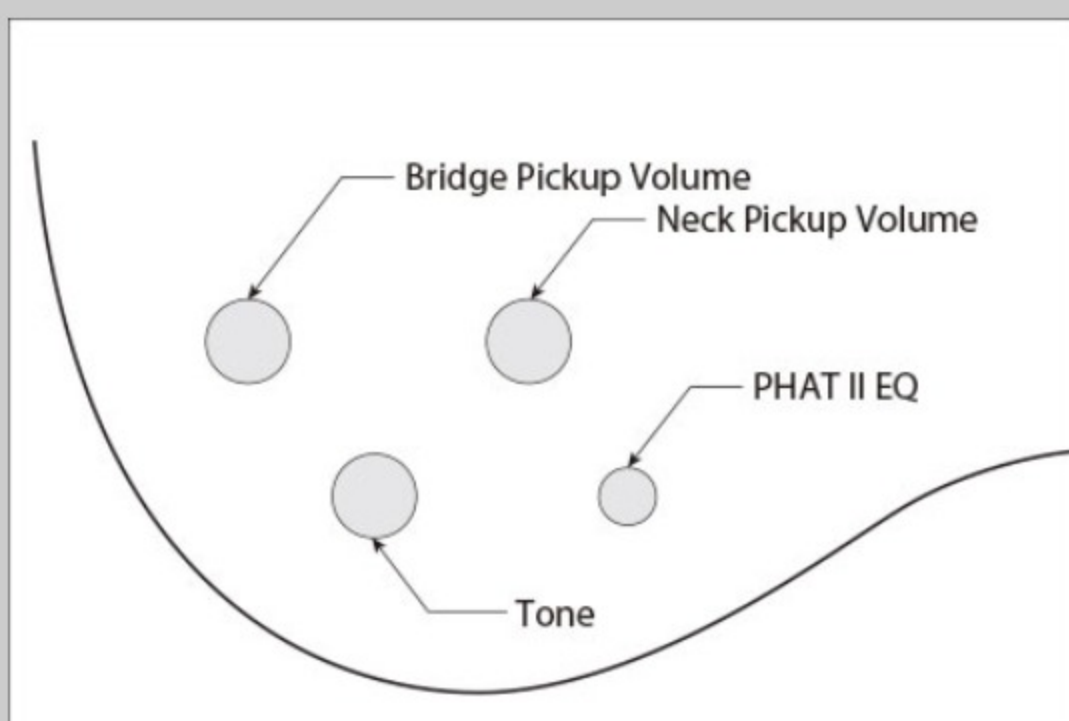

GSR200SM

NGT : Natural Gray Burst

COLOR VARIATION :

SHARE :

SPEC

SPEC

neck type	GSR4 / Maple neck
top/back/body	Spalted Maple top / Poplar body
fretboard	Treated New Zealand Pine / White dot inlay
fret	Medium frets
bridge	B10 bridge (19mm string spacing)
neck pickup	Std. P neck pickup (Passive)
bridge pickup	Std. J bridge pickup (Passive)
equaliser	Phat II EQ
hardware color	Black

NECK DIMENSIONS

Scale :	864mm/34"
a : Width	41mm at NUT
b : Width	62mm at 22F
c : Thickness	21mm at 1F
d : Thickness	22mm at 12F
Radius :	305mmR

CONTROLS

FREQUENCY RESPONSE