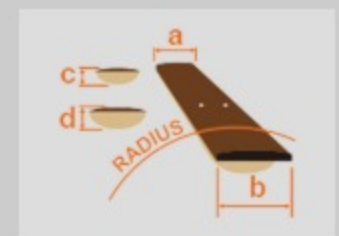

# GSR200SM

NGT : Natural Gray Burst

COLOR VARIATION :

SHARE :  

### SPEC

neck type	GSR4 / Maple neck
top/back/body	Spalted Maple top / Poplar body
fretboard	Treated New Zealand Pine / White dot inlay
fret	Medium frets
bridge	B10 bridge (19mm string spacing)
neck pickup	Std. P neck pickup (Passive)
bridge pickup	Std. J bridge pickup (Passive)
equaliser	Phat II EQ
hardware color	Black

### NECK DIMENSIONS

Scale :	864mm/34"
a : Width	41mm at NUT
b : Width	62mm at 22F
c : Thickness	21mm at 1F
d : Thickness	22mm at 12F
Radius :	305mmR