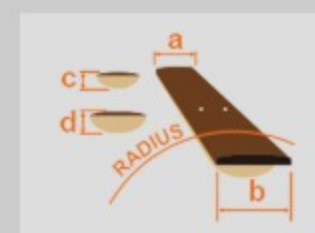

# GSR200SM

NGT : Natural Gray Burst

COLOR VARIATION :

SHARE :  

### SPEC

neck type	GSR4 / Maple neck
top/back/body	Spalted Maple top / Poplar body
fretboard	Purpleheart / White dot inlay
fret	Medium frets
bridge	B10 bridge
string space	19mm
neck pickup	Dynamix P neck pickup (Passive)
bridge pickup	Dynamix J bridge pickup (Passive)
equaliser	Phat II EQ
factory tuning	1G,2D,3A,4E
string gauge	.045/.065/.085/.105
hardware color	Black

### NECK DIMENSIONS

Scale :	864mm/34"
a : Width	41mm at NUT
b : Width	62mm at 22F
c : Thickness	21mm at 1F
d : Thickness	22mm at 12F
Radius :	305mmR