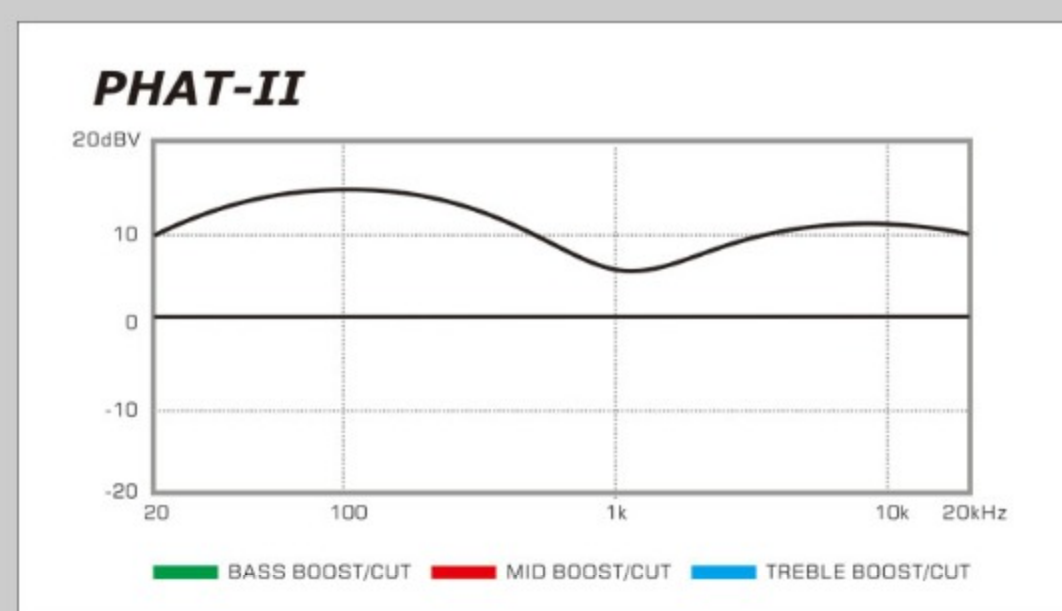

FREQUENCY RESPONSE

OTHERS

Recommended Case WB250C