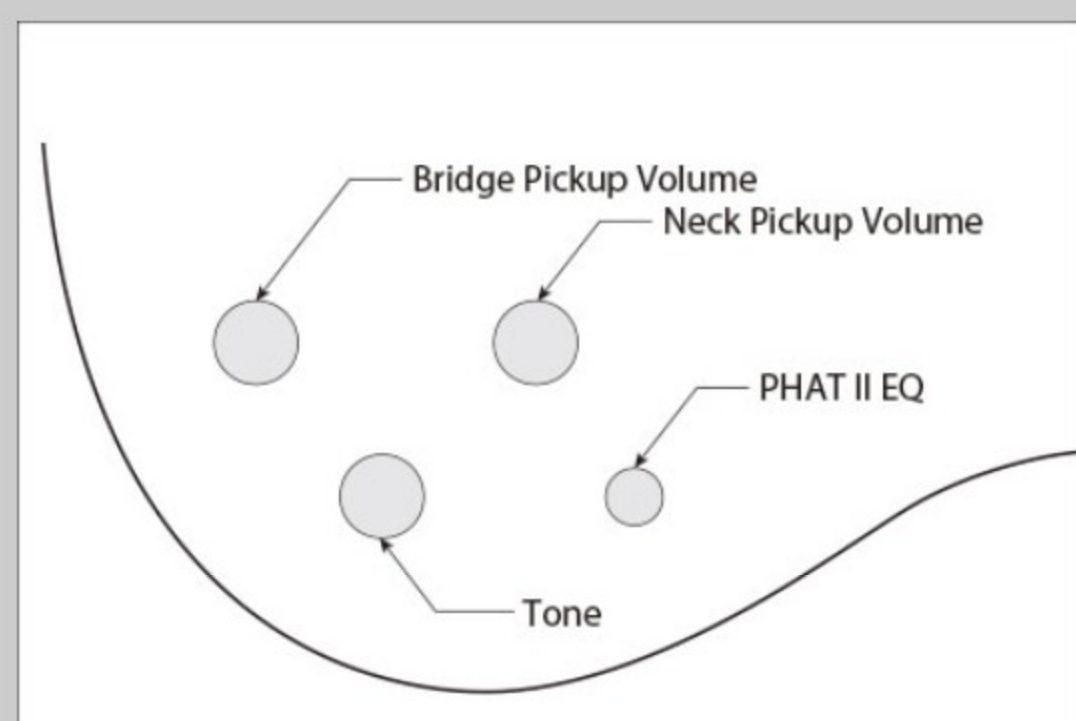

GSR200SM

NGT : Natural Gray Burst

COLOR VARIATION :

SHARE :

SPEC

SPEC

neck type	GSR4 / Maple neck
top/back/body	Spalted Maple top / Poplar body
fretboard	Purpleheart / White dot inlay
fret	Medium frets
bridge	B10 bridge
string space	19mm
neck pickup	Dynamix P neck pickup (Passive)
bridge pickup	Dynamix J bridge pickup (Passive)
equaliser	Phat II EQ
factory tuning	1G,2D,3A,4E
string gauge	.045/.065/.085/.105
hardware color	Black

NECK DIMENSIONS

Scale :	864mm/34"
a : Width	41mm at NUT
b : Width	62mm at 22F
c : Thickness	21mm at 1F
d : Thickness	22mm at 12F
Radius :	305mmR

CONTROLS

FREQUENCY RESPONSE

OTHERS

Recommended Case WB250C