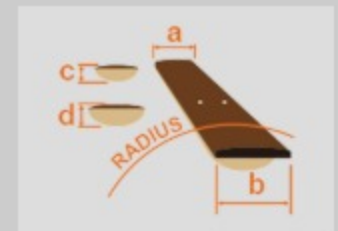

GSR205

BK : Black

COLOR VARIATION :

SHARE :  

SPEC

SPEC

neck type	GSR5 / Maple neck
top/back/body	Poplar body
fretboard	Treated New Zealand Pine / White dot inlay
fret	Medium frets
bridge	B15 bridge (16.5mm string spacing)
neck pickup	Std. neck pickup (Passive)
bridge pickup	Std. bridge pickup (Passive)
equaliser	Phat II EQ
hardware color	Chrome

NECK DIMENSIONS

Scale :	864mm/34"
a : Width	45mm at NUT
b : Width	67mm at 22F
c : Thickness	21mm at 1F
d : Thickness	22mm at 12F
Radius :	305mmR

CONTROLS

FREQUENCY RESPONSE