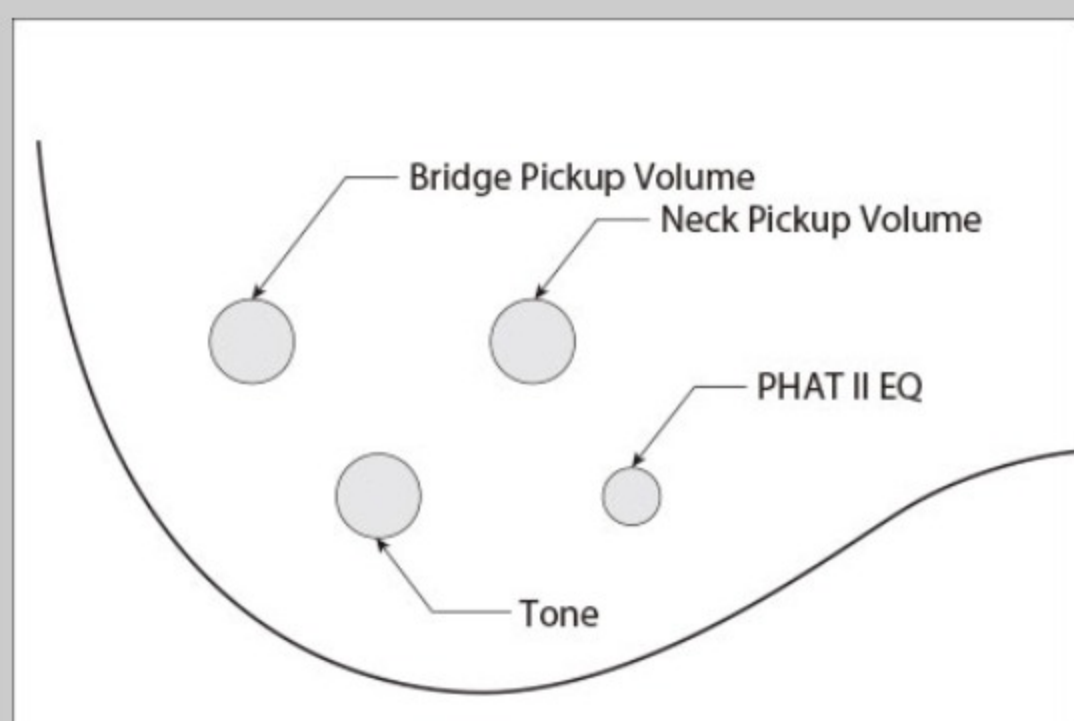

GSR205

BK : Black

COLOR VARIATION :

SHARE :  

SPEC

SPEC

neck type	GSR5 / Maple neck
top/back/body	Poplar body
fretboard	Treated New Zealand Pine / White dot inlay
fret	Medium frets
bridge	B15 bridge (16.5mm string spacing)
neck pickup	Std. neck pickup (Passive)
bridge pickup	Std. bridge pickup (Passive)
equaliser	Phat II EQ
hardware color	Chrome

NECK DIMENSIONS

Scale :	864mm/34"
a : Width	45mm at NUT
b : Width	67mm at 22F
c : Thickness	21mm at 1F
d : Thickness	22mm at 12F
Radius :	305mmR

CONTROLS

FREQUENCY RESPONSE