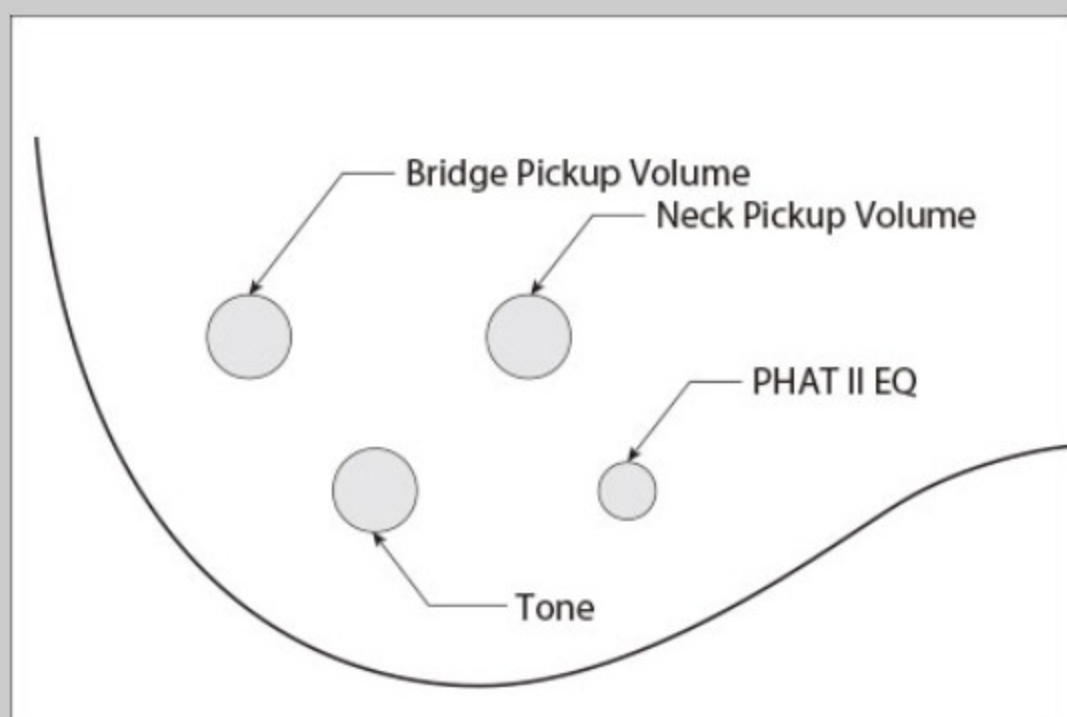

GSR205

BK : Black

COLOR VARIATION :

SHARE :  

SPEC

SPEC

neck type	GSR5 / Maple neck
top/back/body	Poplar body
fretboard	Jatoba / White dot inlay
fret	Medium frets
bridge	B15 bridge
string space	16.5mm
neck pickup	Dynamix H neck pickup (Passive)
bridge pickup	Dynamix H bridge pickup (Passive)
equaliser	Phat II EQ
hardware color	Chrome

NECK DIMENSIONS

Scale :	864mm/34"
a : Width	45mm at NUT
b : Width	67mm at 22F
c : Thickness	21mm at 1F
d : Thickness	22mm at 12F
Radius :	305mmR

CONTROLS

FREQUENCY RESPONSE

OTHERS

Recommended Case WB250C