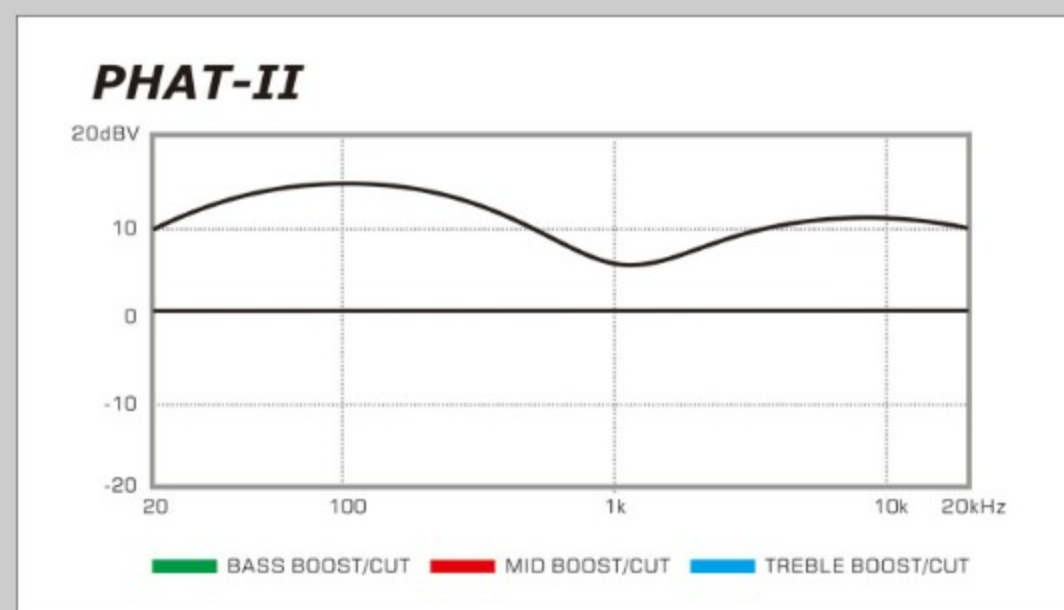

GSR205

BK : Black

COLOR VARIATION :

SHARE :  

SPEC

SPEC

neck type	GSR5 / Maple neck
top/back/body	Poplar body
fretboard	Jatoba / White dot inlay
fret	Medium frets
bridge	B15 bridge
string space	16.5mm
neck pickup	Dynamix H neck pickup (Passive)
bridge pickup	Dynamix H bridge pickup (Passive)
equaliser	Phat II EQ
hardware color	Chrome

NECK DIMENSIONS

Scale :	864mm/34"
a : Width	45mm at NUT
b : Width	67mm at 22F
c : Thickness	21mm at 1F
d : Thickness	22mm at 12F
Radius :	305mmR

CONTROLS

FREQUENCY RESPONSE

OTHERS

Recommended Case WB250C