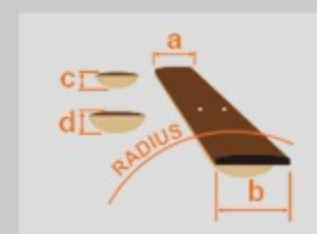

GSR205

BK : Black

COLOR VARIATION :

SHARE :  

SPEC

SPEC

neck type	GSR5 / Maple neck
top/back/body	Poplar body
fretboard	Jatoba / White dot inlay
fret	Medium frets
bridge	B15 bridge
string space	16.5mm
neck pickup	Dynamix H neck pickup (Passive)
bridge pickup	Dynamix H bridge pickup (Passive)
equaliser	Phat II EQ
hardware color	Chrome

NECK DIMENSIONS

Scale :	864mm/34"
a : Width	45mm at NUT
b : Width	67mm at 22F
c : Thickness	21mm at 1F
d : Thickness	22mm at 12F
Radius :	305mmR

CONTROLS

FREQUENCY RESPONSE

OTHERS

Recommended Case WB250C