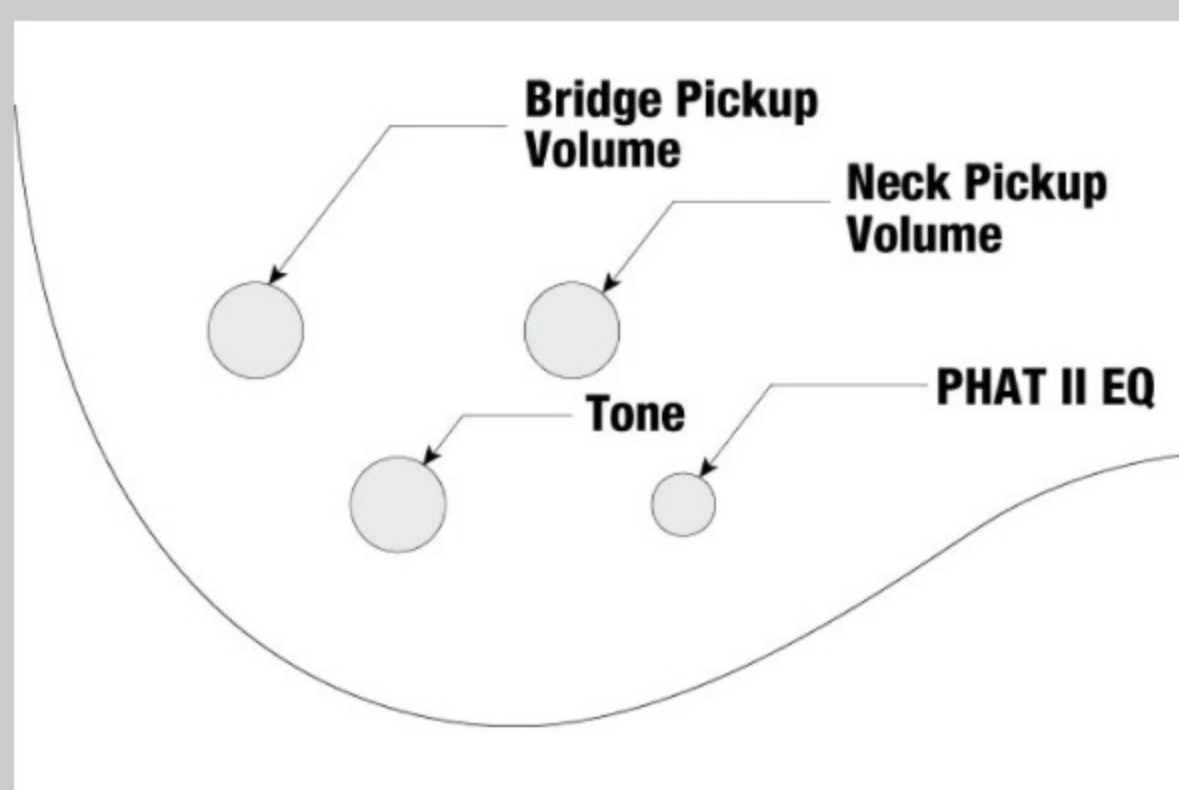

GSR205

COLOR VARIATION :

BK : Black

オープン価格

SHARE :  

SPEC

SPEC

neck type	GSR5 neck / Maple
top/back/body	Poplar body
fretboard	Jatoba
fret	Medium frets
bridge	B15 bridge
string space	16.5mm
neck pickup	Std. neck pickup (Passive)
bridge pickup	Std. bridge pickup (Passive)
equaliser	Phat II EQ
hardware color	Chrome

NECK DIMENSIONS

Scale :	864mm/34"
a : Width	45mm at NUT
b : Width	67mm at 22F
c : Thickness	21mm at 1F
d : Thickness	22mm at 12F
Radius :	305mmR

DESCRIPTION +

CONTROLS

DESCRIPTION

FREQUENCY RESPONSE

DESCRIPTION