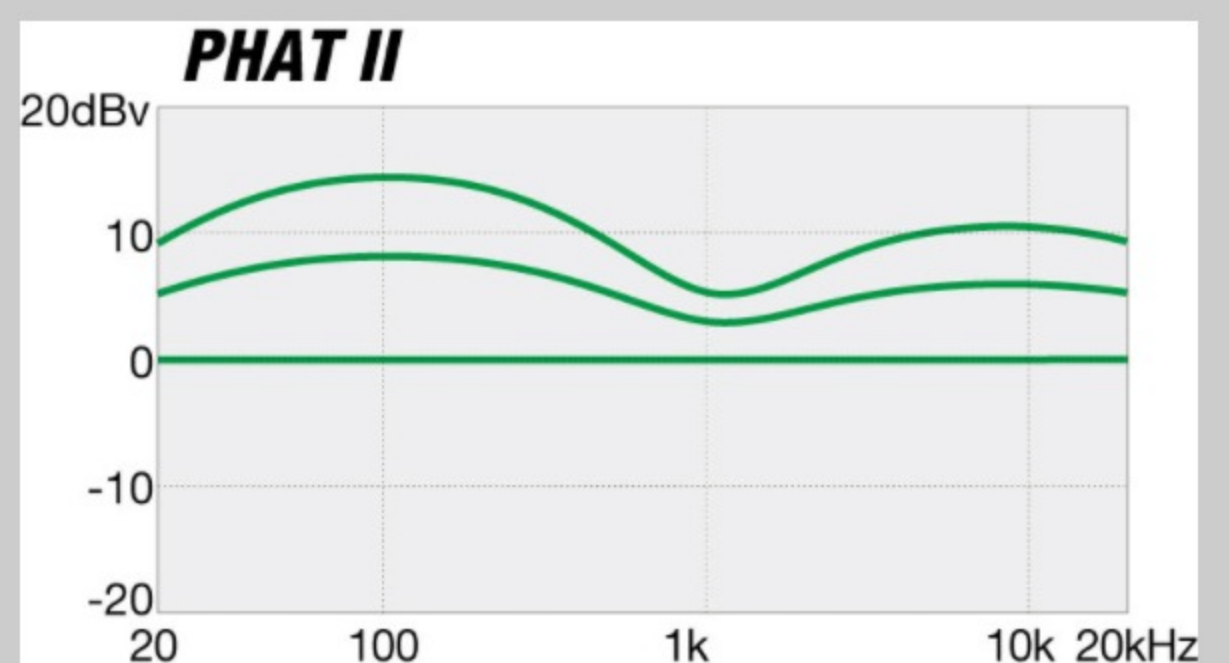

GSR205

COLOR VARIATION :

BK : Black

オープン価格

SHARE :  

SPEC

SPEC

neck type	GSR5 neck / Maple
top/back/body	Poplar body
fretboard	Jatoba
fret	Medium frets
bridge	B15 bridge
string space	16.5mm
neck pickup	Std. neck pickup (Passive)
bridge pickup	Std. bridge pickup (Passive)
equaliser	Phat II EQ
hardware color	Chrome

NECK DIMENSIONS

Scale :	864mm/34"
a : Width	45mm at NUT
b : Width	67mm at 22F
c : Thickness	21mm at 1F
d : Thickness	22mm at 12F
Radius :	305mmR

DESCRIPTION +

CONTROLS

DESCRIPTION

FREQUENCY RESPONSE

DESCRIPTION