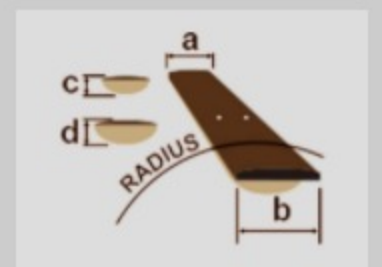

GSR205

COLOR VARIATION :

BK : Black

オープン価格

SHARE :  

SPEC

SPEC

neck type	GSR5 neck / Maple
top/back/body	Poplar body
fretboard	Jatoba
fret	Medium frets
bridge	B15 bridge
string space	16.5mm
neck pickup	Std. neck pickup (Passive)
bridge pickup	Std. bridge pickup (Passive)
equaliser	Phat II EQ
hardware color	Chrome

NECK DIMENSIONS

Scale :	864mm/34"
a : Width	45mm at NUT
b : Width	67mm at 22F
c : Thickness	21mm at 1F
d : Thickness	22mm at 12F
Radius :	305mmR

DESCRIPTION +

CONTROLS

DESCRIPTION

FREQUENCY RESPONSE

DESCRIPTION