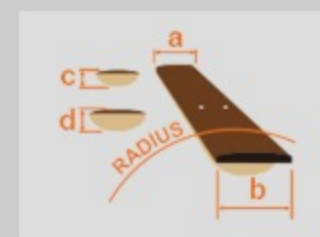

GSR205

SR

BK : Black

COLOR VARIATION :

SHARE :  

SPEC

SPEC

| | |
|-----------------|--|
| neck type | GSR5 / Maple neck |
| top/back/body | Poplar body |
| fretboard | Treated New Zealand Pine fretboard / White dot inlay |
| fret | Medium frets |
| number of frets | 22 |
| bridge | B15 bridge |
| string space | 16.5mm |
| neck pickup | Dynamix H neck pickup (Passive) |
| bridge pickup | Dynamix H bridge pickup (Passive) |
| equaliser | Phat II EQ |
| factory tuning | 1G,2D,3A,4E,5B |
| strings | - |
| string gauge | .045/.065/.085/.105/.130 |
| nut | Plastic |
| hardware color | Chrome |

NECK DIMENSIONS

| | |
|---------------|-------------|
| Scale : | 864mm/34" |
| a : Width | 45mm at NUT |
| b : Width | 67mm at 22F |
| c : Thickness | 21mm at 1F |
| d : Thickness | 22mm at 12F |
| Radius : | 305mmR |