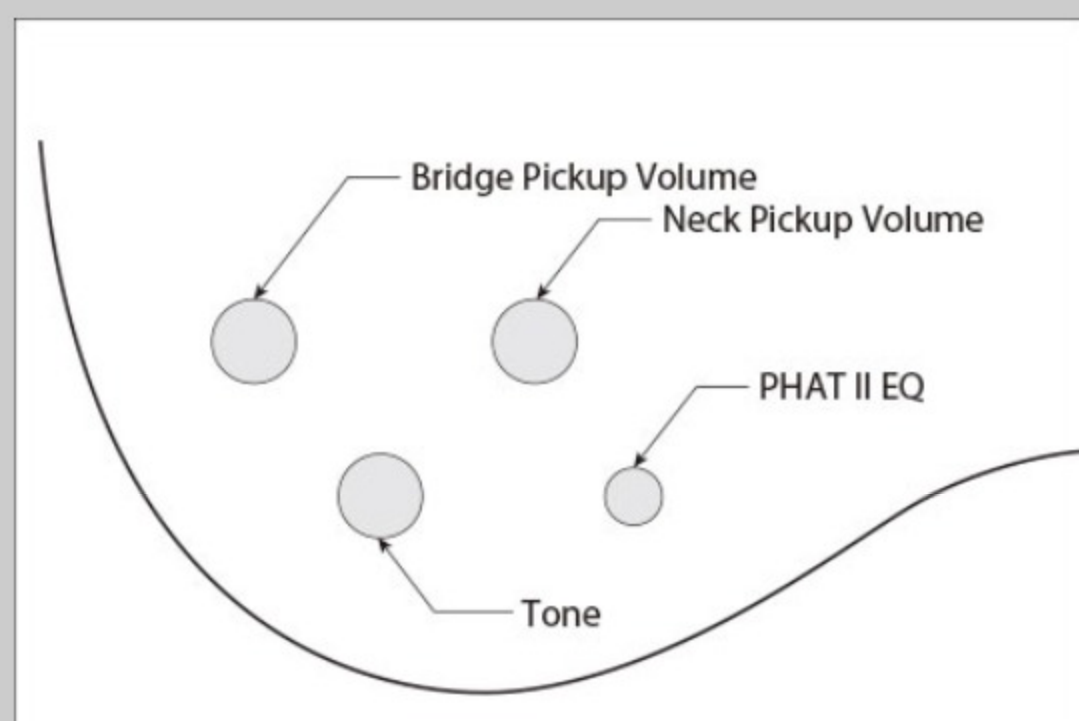

GSR205

SR

BK : Black

COLOR VARIATION :

SHARE :

SPEC

SPEC

neck type	GSR5 / Maple neck
top/back/body	Poplar body
fretboard	Treated New Zealand Pine fretboard / White dot inlay
fret	Medium frets
number of frets	22
bridge	B15 bridge
string space	16.5mm
neck pickup	Dynamix H neck pickup (Passive)
bridge pickup	Dynamix H bridge pickup (Passive)
equaliser	Phat II EQ
factory tuning	1G,2D,3A,4E,5B
strings	-
string gauge	.045/.065/.085/.105/.130
nut	Plastic
hardware color	Chrome

NECK DIMENSIONS

Scale :	864mm/34"
a : Width	45mm at NUT
b : Width	67mm at 22F
c : Thickness	21mm at 1F
d : Thickness	22mm at 12F
Radius :	305mmR

CONTROLS

FREQUENCY RESPONSE