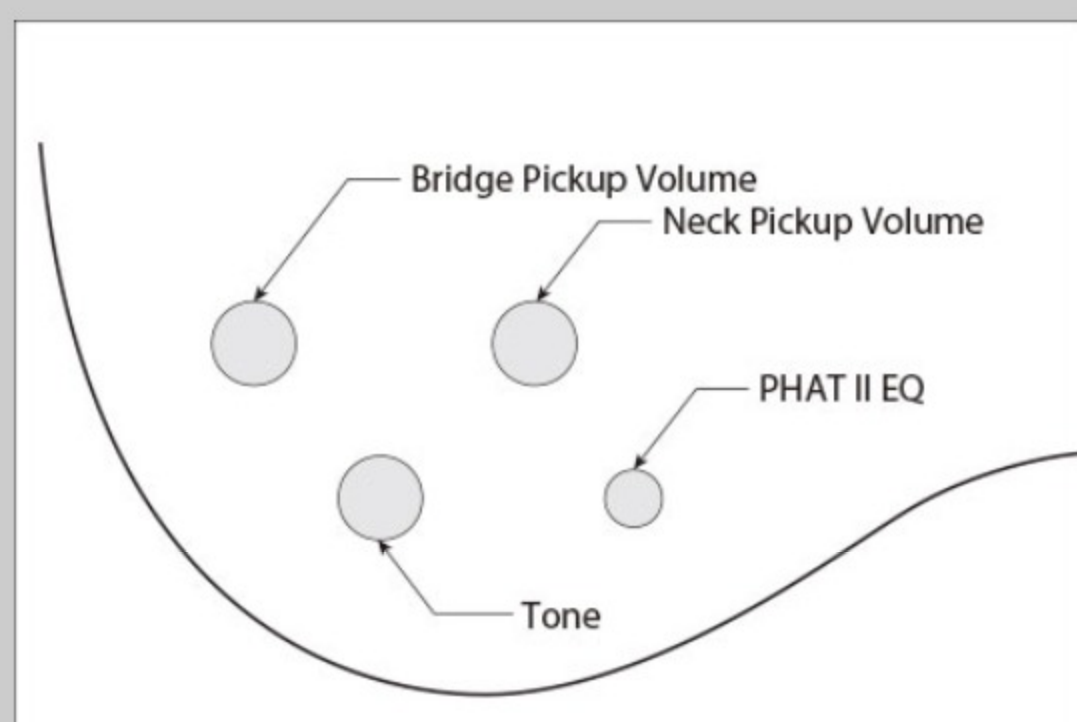

GSR205

SR

BK : Black

COLOR VARIATION :

SHARE :  

SPEC

SPEC

neck type	GSR5 / Maple neck
top/back/body	Poplar body
fretboard	Purpleheart fretboard / White dot inlay
fret	Medium frets
number of frets	22
bridge	B15 bridge
string space	16.5mm
neck pickup	Dynamix H neck pickup (Passive)
bridge pickup	Dynamix H bridge pickup (Passive)
equaliser	Phat II EQ
factory tuning	1G,2D,3A,4E,5B
strings	-
string gauge	.045/.065/.085/.105/.130
nut	Plastic
hardware color	Chrome

NECK DIMENSIONS

Scale :	864mm/34"
a : Width	45mm at NUT
b : Width	67mm at 22F
c : Thickness	21mm at 1F
d : Thickness	22mm at 12F
Radius :	305mmR

CONTROLS

FREQUENCY RESPONSE