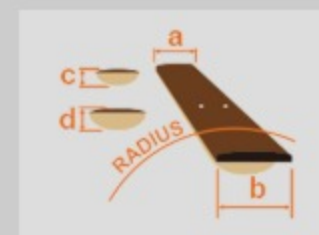

GSR205

SR

BK : Black

COLOR VARIATION :

SHARE :  

SPEC

SPEC

neck type	GSR5 / Maple neck
top/back/body	Poplar body
fretboard	Purpleheart fretboard / White dot inlay
fret	Medium frets
number of frets	22
bridge	B15 bridge
string space	16.5mm
neck pickup	Dynamix H neck pickup (Passive)
bridge pickup	Dynamix H bridge pickup (Passive)
equaliser	Phat II EQ
factory tuning	1G,2D,3A,4E,5B
strings	-
string gauge	.045/.065/.085/.105/.130
nut	Plastic
hardware color	Chrome

NECK DIMENSIONS

Scale :	864mm/34"
a : Width	45mm at NUT
b : Width	67mm at 22F
c : Thickness	21mm at 1F
d : Thickness	22mm at 12F
Radius :	305mmR

CONTROLS

FREQUENCY RESPONSE