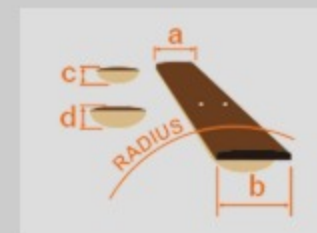

GSR205

SR

BK : Black

COLOR VARIATION :

SHARE :  

SPEC

SPEC

neck type	GSR5 / Maple neck
top/back/body	Poplar body
fretboard	Purpleheart / White dot inlay
fret	Medium frets
bridge	B15 bridge
string space	16.5mm
neck pickup	Dynamix H neck pickup (Passive)
bridge pickup	Dynamix H bridge pickup (Passive)
equaliser	Phat II EQ
hardware color	Chrome

NECK DIMENSIONS

Scale :	864mm/34"
a : Width	45mm at NUT
b : Width	67mm at 22F
c : Thickness	21mm at 1F
d : Thickness	22mm at 12F
Radius :	305mmR

CONTROLS

FREQUENCY RESPONSE

OTHERS

Recommended Case WB250C