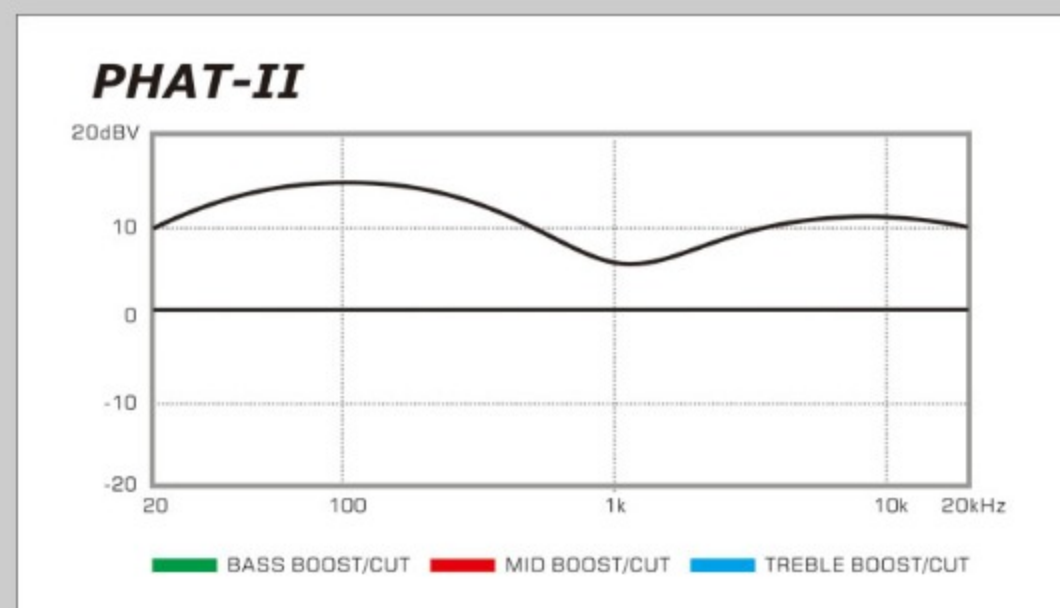

GSR205

SR

BK : Black

COLOR VARIATION :

SHARE :  

SPEC

SPEC

neck type	GSR5 / Maple neck
top/back/body	Poplar body
fretboard	Purpleheart / White dot inlay
fret	Medium frets
bridge	B15 bridge
string space	16.5mm
neck pickup	Dynamix H neck pickup (Passive)
bridge pickup	Dynamix H bridge pickup (Passive)
equaliser	Phat II EQ
hardware color	Chrome

NECK DIMENSIONS

Scale :	864mm/34"
a : Width	45mm at NUT
b : Width	67mm at 22F
c : Thickness	21mm at 1F
d : Thickness	22mm at 12F
Radius :	305mmR

CONTROLS

FREQUENCY RESPONSE

OTHERS

Recommended Case WB250C