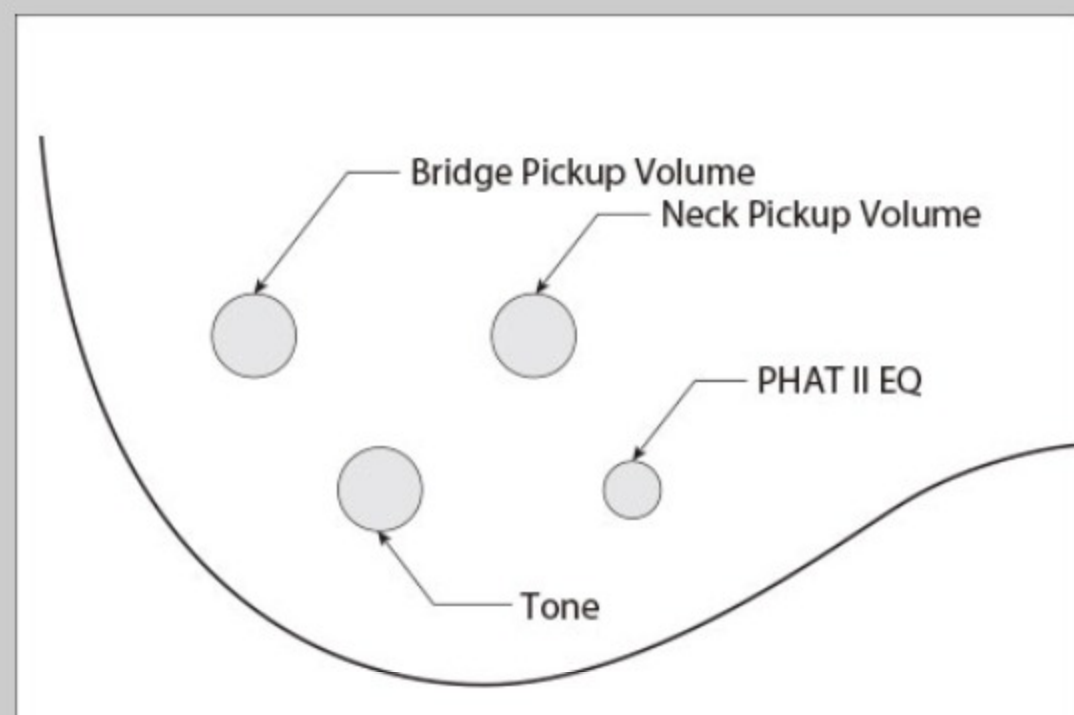

GSR205

SR

BK : Black

COLOR VARIATION :

SHARE :  

SPEC

SPEC

neck type	GSR5 / Maple neck
top/back/body	Poplar body
fretboard	Purpleheart / White dot inlay
fret	Medium frets
bridge	B15 bridge
string space	16.5mm
neck pickup	Dynamix H neck pickup (Passive)
bridge pickup	Dynamix H bridge pickup (Passive)
equaliser	Phat II EQ
hardware color	Chrome

NECK DIMENSIONS

Scale :	864mm/34"
a : Width	45mm at NUT
b : Width	67mm at 22F
c : Thickness	21mm at 1F
d : Thickness	22mm at 12F
Radius :	305mmR

CONTROLS

FREQUENCY RESPONSE

OTHERS

Recommended Case WB250C