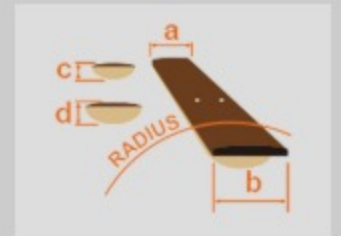

GSR205B

WNF : Walnut Flat

COLOR VARIATION :

SHARE :  

SPEC

SPEC

neck type	GSR5 / Maple neck
top/back/body	Mahogany body
fretboard	Treated New Zealand Pine / White dot inlay
fret	Medium frets
bridge	B15 bridge (16.5mm string spacing)
neck pickup	Std. neck pickup (Passive)
bridge pickup	Std. bridge pickup (Passive)
equaliser	Phat II EQ
hardware color	Black

NECK DIMENSIONS

Scale :	864mm/34"
a : Width	45mm at NUT
b : Width	67mm at 22F
c : Thickness	21mm at 1F
d : Thickness	22mm at 12F
Radius :	305mmR

CONTROLS

FREQUENCY RESPONSE