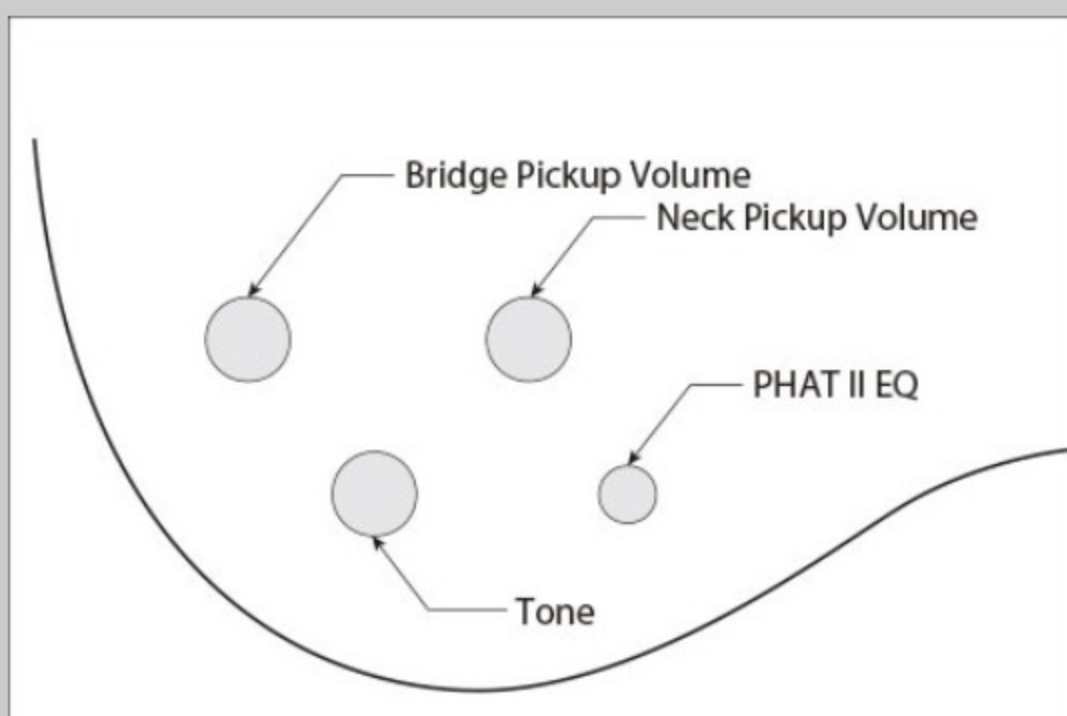

GSR205B

WNF : Walnut Flat

COLOR VARIATION :

SHARE :  

SPEC

SPEC

neck type	GSR5 / Maple neck
top/back/body	Mahogany body
fretboard	Treated New Zealand Pine / White dot inlay
fret	Medium frets
bridge	B15 bridge (16.5mm string spacing)
neck pickup	Std. neck pickup (Passive)
bridge pickup	Std. bridge pickup (Passive)
equaliser	Phat II EQ
hardware color	Black

NECK DIMENSIONS

Scale :	864mm/34"
a : Width	45mm at NUT
b : Width	67mm at 22F
c : Thickness	21mm at 1F
d : Thickness	22mm at 12F
Radius :	305mmR

CONTROLS

FREQUENCY RESPONSE