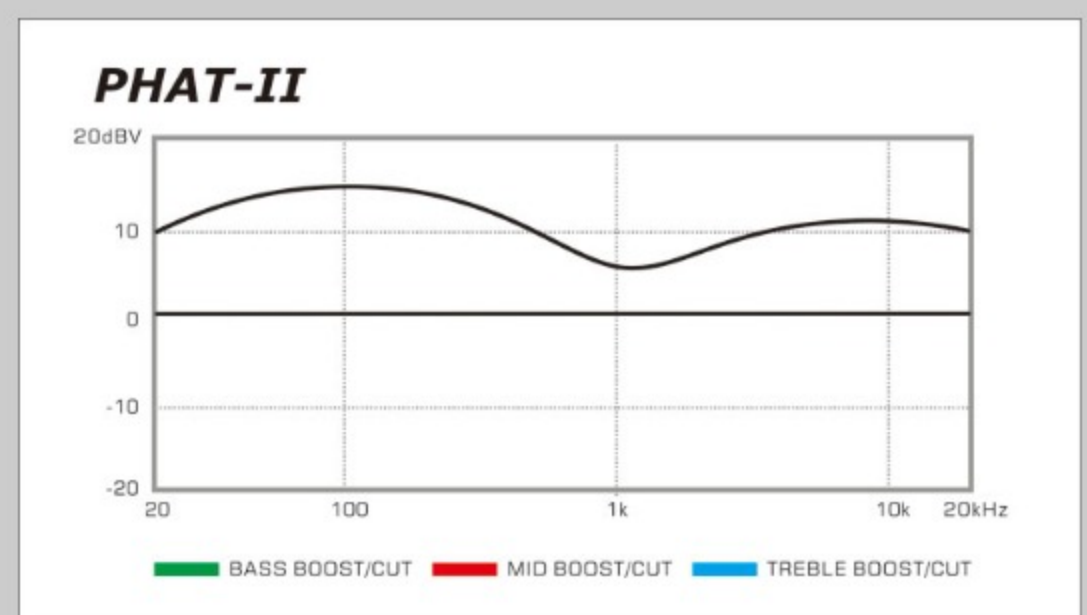

NECK DIMENSIONS

Scale :	864mm/34"
a : Width	45mm at NUT
b : Width	67mm at 22F
c : Thickness	21mm at 1F
d : Thickness	22mm at 12F
Radius :	305mmR

CONTROLS

FREQUENCY RESPONSE

OTHERS

Recommended Case WB250C