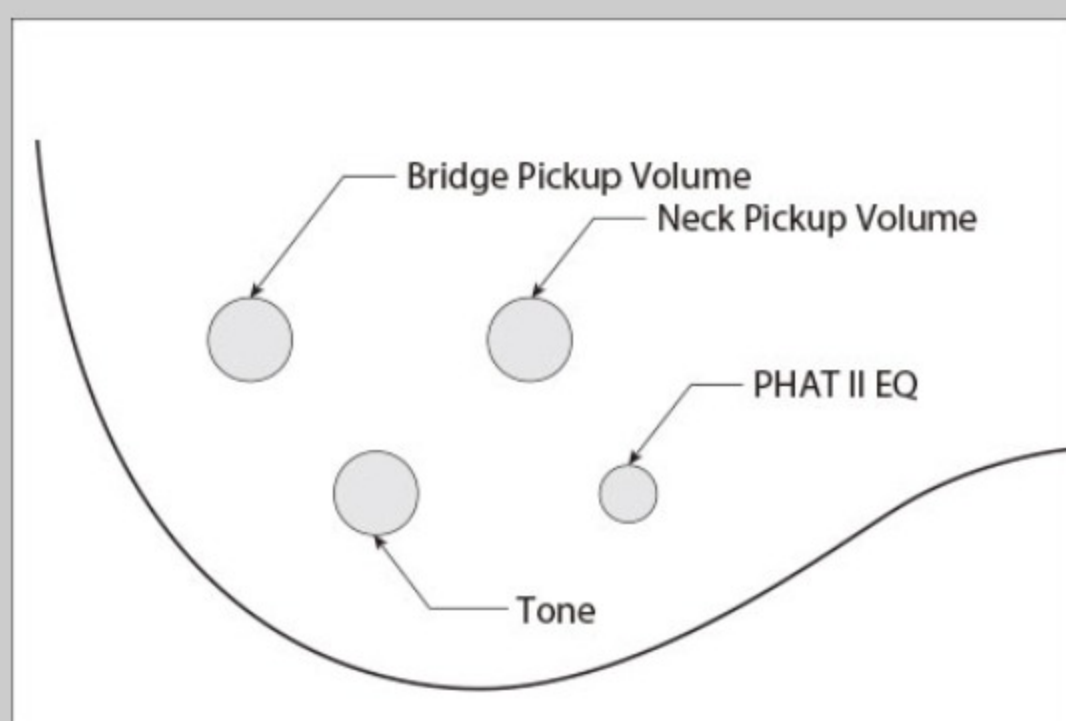

GSR205B

WNF : Walnut Flat

COLOR VARIATION :  

SHARE :  

SPEC

SPEC

neck type	GSR5 / Maple neck
top/back/body	Nyatoh body
fretboard	Jatoba / White dot inlay
fret	Medium frets
bridge	B15 bridge
string space	16.5mm
neck pickup	Dynamix H neck pickup (Passive)
bridge pickup	Dynamix H bridge pickup (Passive)
equaliser	Phat II EQ
hardware color	Black

NECK DIMENSIONS

Scale :	864mm/34"
a : Width	45mm at NUT
b : Width	67mm at 22F
c : Thickness	21mm at 1F
d : Thickness	22mm at 12F
Radius :	305mmR

CONTROLS

FREQUENCY RESPONSE

OTHERS

Recommended Case WB250C