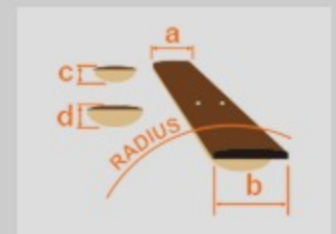

GSR205B

WNF : Walnut Flat

COLOR VARIATION :  

SHARE :  

SPEC

SPEC

neck type	GSR5 / Maple neck
top/back/body	Nyatoh body
fretboard	Jatoba / White dot inlay
fret	Medium frets
bridge	B15 bridge
string space	16.5mm
neck pickup	Dynamix H neck pickup (Passive)
bridge pickup	Dynamix H bridge pickup (Passive)
equaliser	Phat II EQ
hardware color	Black

NECK DIMENSIONS

Scale :	864mm/34"
a : Width	45mm at NUT
b : Width	67mm at 22F
c : Thickness	21mm at 1F
d : Thickness	22mm at 12F
Radius :	305mmR

CONTROLS

FREQUENCY RESPONSE

OTHERS

Recommended Case WB250C