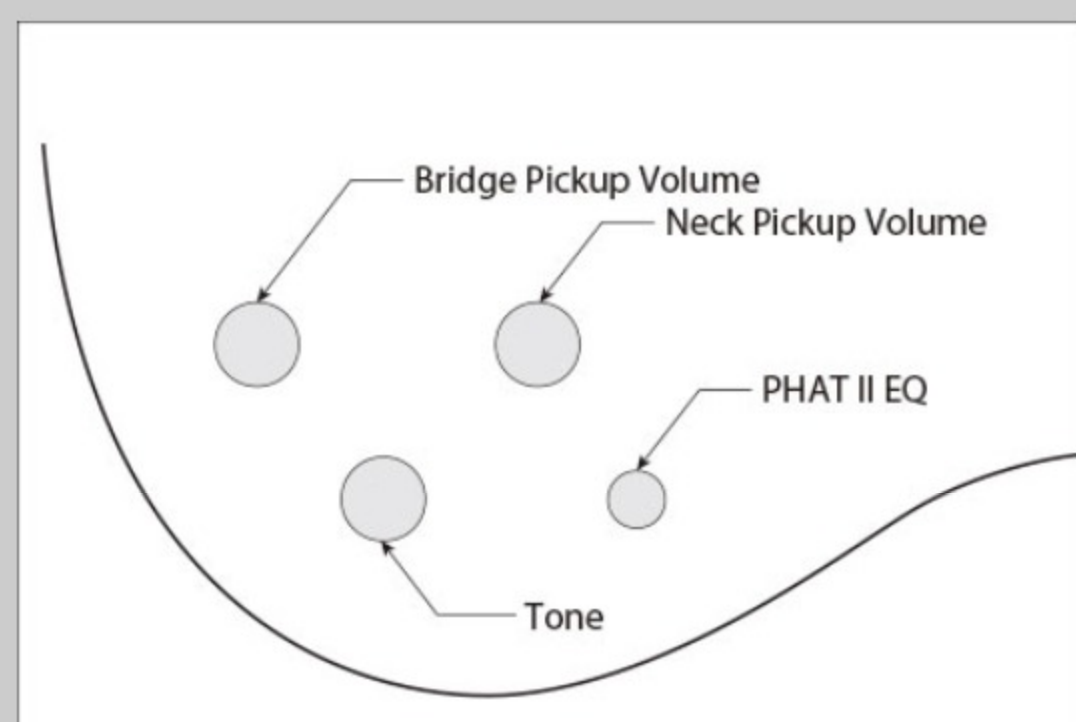

GSR205B

WNF : Walnut Flat

COLOR VARIATION :

SHARE :  

SPEC

SPEC

neck type	GSR5 / Maple neck
top/back/body	Okoume body
fretboard	Treated New Zealand Pine fretboard / White dot inlay
fret	Medium frets
number of frets	22
bridge	B15 bridge
string space	16.5mm
neck pickup	Dynamix H neck pickup (Passive)
bridge pickup	Dynamix H bridge pickup (Passive)
equaliser	Phat II EQ
factory tuning	1G,2D,3A,4E,5B
strings	-
string gauge	.045/.065/.085/.105/.130
nut	Plastic
hardware color	Black

NECK DIMENSIONS

Scale :	864mm/34"
a : Width	45mm at NUT
b : Width	67mm at 22F
c : Thickness	21mm at 1F
d : Thickness	22mm at 12F
Radius :	305mmR

CONTROLS

FREQUENCY RESPONSE