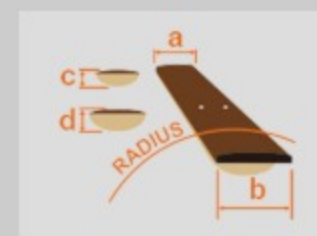

GSR205B

WNF : Walnut Flat

COLOR VARIATION :

SHARE :  

SPEC

SPEC

neck type	GSR5 / Maple neck
top/back/body	Okoume body
fretboard	Treated New Zealand Pine fretboard / White dot inlay
fret	Medium frets
number of frets	22
bridge	B15 bridge
string space	16.5mm
neck pickup	Dynamix H neck pickup (Passive)
bridge pickup	Dynamix H bridge pickup (Passive)
equaliser	Phat II EQ
factory tuning	1G,2D,3A,4E,5B
strings	-
string gauge	.045/.065/.085/.105/.130
nut	Plastic
hardware color	Black

NECK DIMENSIONS

Scale :	864mm/34"
a : Width	45mm at NUT
b : Width	67mm at 22F
c : Thickness	21mm at 1F
d : Thickness	22mm at 12F
Radius :	305mmR

CONTROLS

FREQUENCY RESPONSE