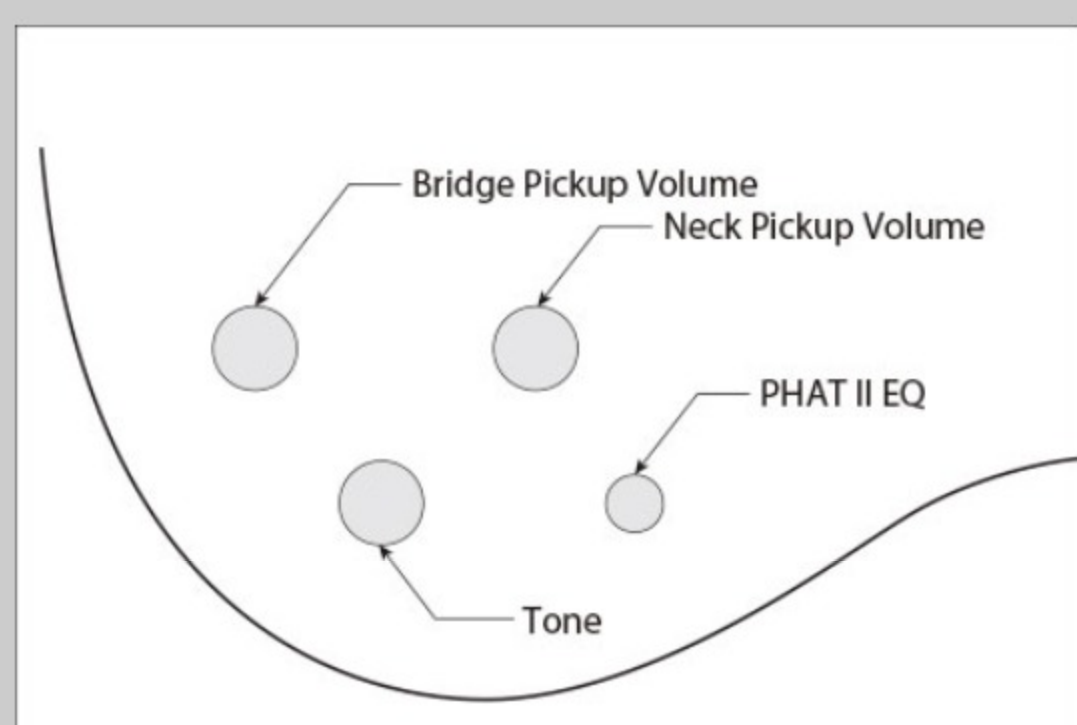

GSR205B

WNF : Walnut Flat

COLOR VARIATION :

SHARE :

SPEC

SPEC

neck type	GSR5 / Maple neck
top/back/body	Okoume body
fretboard	Purpleheart fretboard / White dot inlay
fret	Medium frets
number of frets	22
bridge	B15 bridge
string space	16.5mm
neck pickup	Dynamix H neck pickup (Passive)
bridge pickup	Dynamix H bridge pickup (Passive)
equaliser	Phat II EQ
factory tuning	1G,2D,3A,4E,5B
strings	-
string gauge	.045/.065/.085/.105/.130
nut	Plastic
hardware color	Black

NECK DIMENSIONS

Scale :	864mm/34"
a : Width	45mm at NUT
b : Width	67mm at 22F
c : Thickness	21mm at 1F
d : Thickness	22mm at 12F
Radius :	305mmR

CONTROLS

FREQUENCY RESPONSE