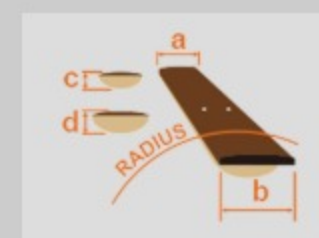

### SPEC

neck type	GSR5 / Maple neck
top/back/body	Okoume body
fretboard	Purpleheart fretboard / White dot inlay
fret	Medium frets
number of frets	22
bridge	B15 bridge
string space	16.5mm
neck pickup	Dynamix H neck pickup (Passive)
bridge pickup	Dynamix H bridge pickup (Passive)
equaliser	Phat II EQ
factory tuning	1G,2D,3A,4E,5B
strings	-
string gauge	.045/.065/.085/.105/.130
nut	Plastic
hardware color	Black

### NECK DIMENSIONS

Scale :	864mm/34"
a : Width	45mm at NUT
b : Width	67mm at 22F
c : Thickness	21mm at 1F
d : Thickness	22mm at 12F
Radius :	305mmR