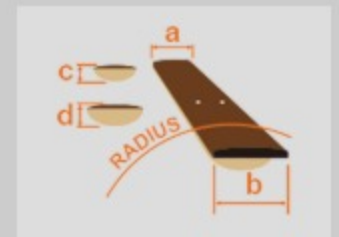

### NECK DIMENSIONS

|               |             |
|---------------|-------------|
| Scale :       | 864mm/34"   |
| a : Width     | 45mm at NUT |
| b : Width     | 67mm at 22F |
| c : Thickness | 21mm at 1F  |
| d : Thickness | 22mm at 12F |
| Radius :      | 305mmR      |