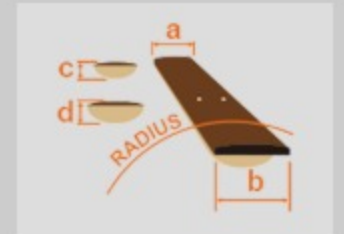

### SPEC

neck type	GSR5 / Maple neck
top/back/body	Okoume body
fretboard	Jatoba fretboard / White dot inlay
fret	Fretless
number of frets	22
bridge	B15 bridge
string space	16.5mm
neck pickup	Dynamix H neck pickup (Passive)
bridge pickup	Dynamix H bridge pickup (Passive)
equaliser	Phat II EQ
factory tuning	1G,2D,3A,4E,5B
strings	-
string gauge	.045/.065/.085/.105/.130
nut	Plastic
hardware color	Black

### NECK DIMENSIONS

Scale :	864mm/34"
a : Width	45mm at NUT
b : Width	67mm at 22F
c : Thickness	21mm at 1F
d : Thickness	22mm at 12F
Radius :	305mmR