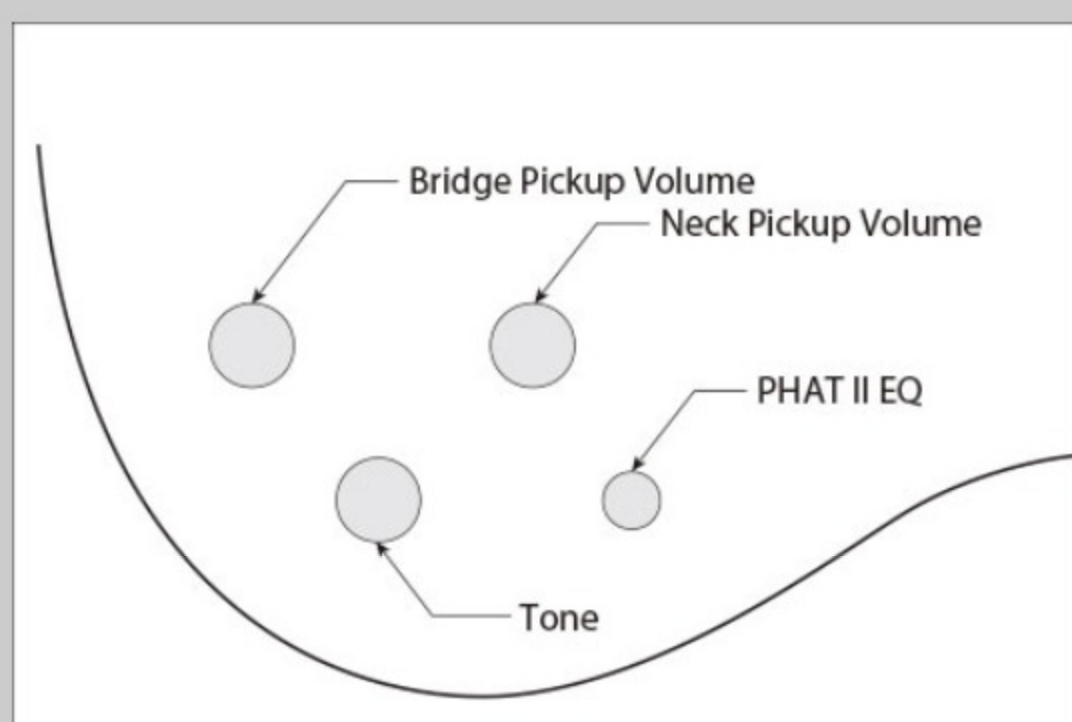

GSR205BF

SR

WNF : Walnut Flat

COLOR VARIATION :

SHARE :

SPEC

SPEC

neck type	GSR5 / Maple neck
top/back/body	Okoume body
fretboard	Jatoba fretboard / White dot inlay
fret	Fretless
number of frets	22
bridge	B15 bridge
string space	16.5mm
neck pickup	Dynamix H neck pickup (Passive)
bridge pickup	Dynamix H bridge pickup (Passive)
equaliser	Phat II EQ
factory tuning	1G,2D,3A,4E,5B
strings	-
string gauge	.045/.065/.085/.105/.130
nut	Plastic
hardware color	Black

NECK DIMENSIONS

Scale :	864mm/34"
a : Width	45mm at NUT
b : Width	67mm at 22F
c : Thickness	21mm at 1F
d : Thickness	22mm at 12F
Radius :	305mmR

CONTROLS

FREQUENCY RESPONSE