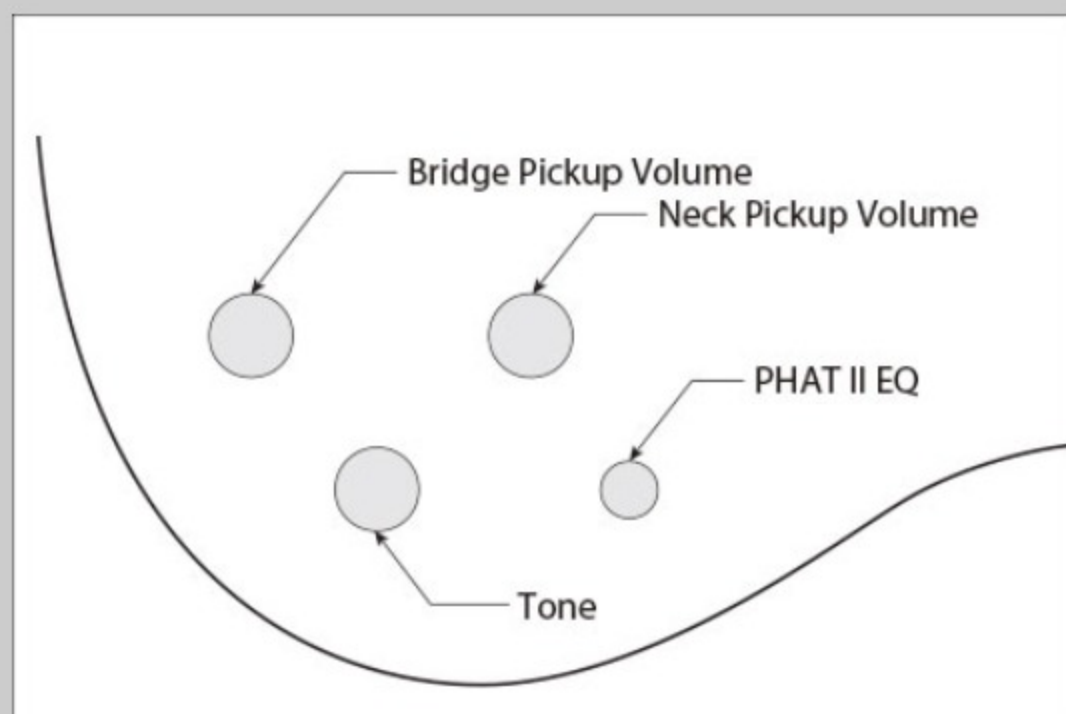

GSR205SM

CNB : Charcoal Brown Burst

COLOR VARIATION : 

SHARE :  

SPEC

SPEC

neck type	GSR5 / Maple neck
top/back/body	Spalted Maple top / Poplar body
fretboard	Jatoba / White dot inlay
fret	Medium frets
bridge	B15 bridge
string space	16.5mm
neck pickup	Dynamix H neck pickup (Passive)
bridge pickup	Dynamix H bridge pickup (Passive)
equaliser	Phat II EQ
hardware color	Black

NECK DIMENSIONS

Scale : 864mm/34"

a : Width 45mm at NUT

b : Width 67mm at 22F

c : Thickness 21mm at 1F

d : Thickness 22mm at 12F

Radius : 305mmR

CONTROLS