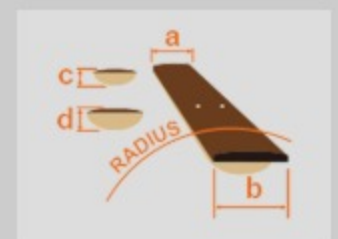

GSR205SM

CNB : Charcoal Brown Burst

COLOR VARIATION : 

SHARE :  

SPEC

SPEC

neck type	GSR5 / Maple neck
top/back/body	Spalted Maple top / Poplar body
fretboard	Jatoba / White dot inlay
fret	Medium frets
bridge	B15 bridge
string space	16.5mm
neck pickup	Dynamix H neck pickup (Passive)
bridge pickup	Dynamix H bridge pickup (Passive)
equaliser	Phat II EQ
hardware color	Black

NECK DIMENSIONS

Scale : 864mm/34"

a : Width 45mm at NUT

b : Width 67mm at 22F

c : Thickness 21mm at 1F

d : Thickness 22mm at 12F

Radius : 305mmR

CONTROLS