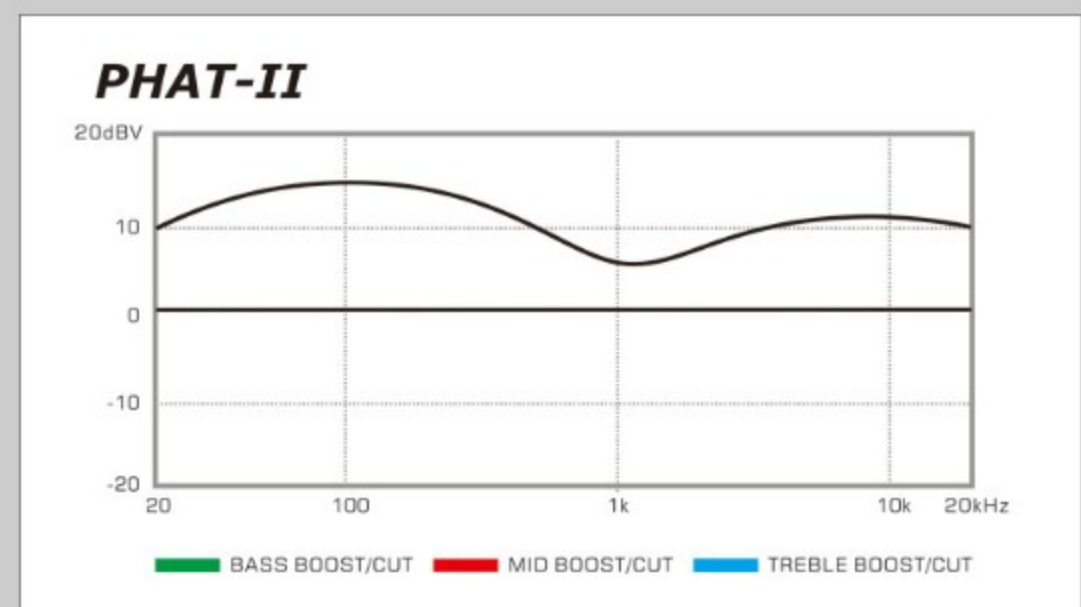

FREQUENCY RESPONSE

OTHERS

Recommended Case WB250C