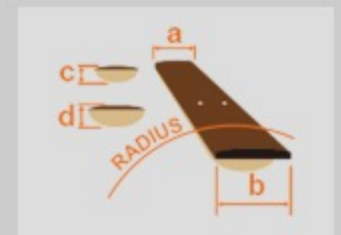

# GSR205SM

NGT : Natural Gray Burst

COLOR VARIATION :

SHARE :  

### SPEC

neck type	GSR5 / Maple neck
top/back/body	Spalted Maple top / Poplar body
fretboard	Treated New Zealand Pine / White dot inlay
fret	Medium frets
bridge	B15 bridge (16.5mm string spacing)
neck pickup	Std. neck pickup (Passive)
bridge pickup	Std. bridge pickup (Passive)
equaliser	Phat II EQ
hardware color	Black

### NECK DIMENSIONS

Scale :	864mm/34"
a : Width	45mm at NUT
b : Width	67mm at 22F
c : Thickness	21mm at 1F
d : Thickness	22mm at 12F
Radius :	305mmR