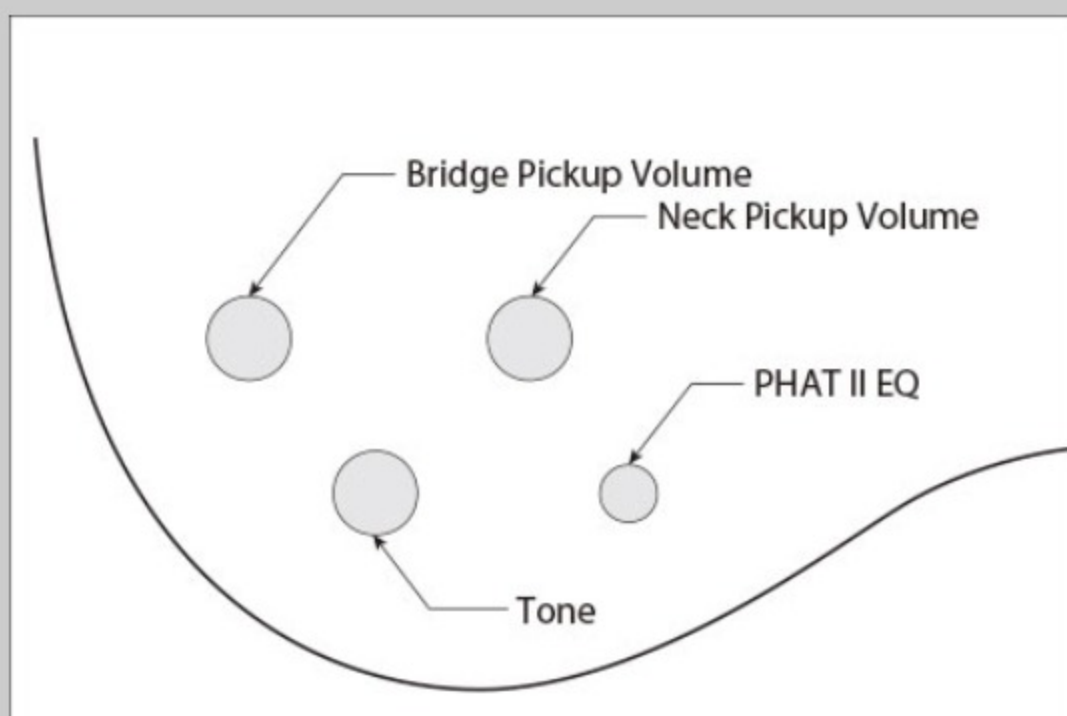

GSR205SM

NGT : Natural Gray Burst

COLOR VARIATION :

SHARE :

SPEC

SPEC

neck type	GSR5 / Maple neck
top/back/body	Spalted Maple top / Poplar body
fretboard	Treated New Zealand Pine / White dot inlay
fret	Medium frets
bridge	B15 bridge (16.5mm string spacing)
neck pickup	Std. neck pickup (Passive)
bridge pickup	Std. bridge pickup (Passive)
equaliser	Phat II EQ
hardware color	Black

NECK DIMENSIONS

Scale :	864mm/34"
a : Width	45mm at NUT
b : Width	67mm at 22F
c : Thickness	21mm at 1F
d : Thickness	22mm at 12F
Radius :	305mmR

CONTROLS

FREQUENCY RESPONSE