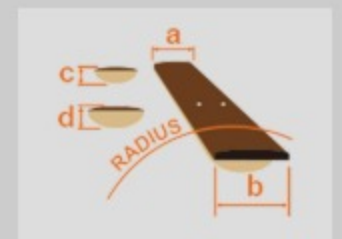

GSR205SM

NGT : Natural Gray Burst

COLOR VARIATION :

SHARE :  

SPEC

SPEC

neck type	GSR5 / Maple neck
top/back/body	Spalted Maple top / Poplar body
fretboard	Purpleheart / White dot inlay
fret	Medium frets
bridge	B15 bridge
string space	16.5mm
neck pickup	Dynamix H neck pickup (Passive)
bridge pickup	Dynamix H bridge pickup (Passive)
equaliser	Phat II EQ
factory tuning	1G,2D,3A,4E,5B
string gauge	.045/.065/.085/.105/.130
hardware color	Black

NECK DIMENSIONS

Scale :	864mm/34"
a : Width	45mm at NUT
b : Width	67mm at 22F
c : Thickness	21mm at 1F
d : Thickness	22mm at 12F
Radius :	305mmR

CONTROLS

FREQUENCY RESPONSE

OTHERS

Recommended Case WB250C