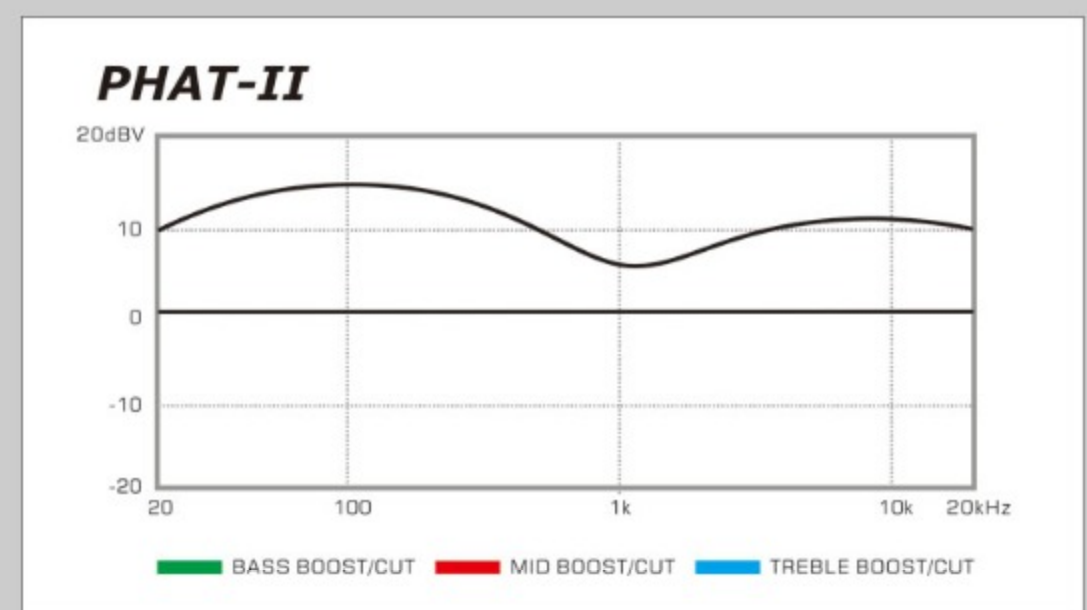

GSR205SM

NGT : Natural Gray Burst

COLOR VARIATION :

SHARE :  

SPEC

SPEC

neck type	GSR5 / Maple neck
top/back/body	Spalted Maple top / Poplar body
fretboard	Purpleheart / White dot inlay
fret	Medium frets
bridge	B15 bridge
string space	16.5mm
neck pickup	Dynamix H neck pickup (Passive)
bridge pickup	Dynamix H bridge pickup (Passive)
equaliser	Phat II EQ
factory tuning	1G,2D,3A,4E,5B
string gauge	.045/.065/.085/.105/.130
hardware color	Black

NECK DIMENSIONS

Scale :	864mm/34"
a : Width	45mm at NUT
b : Width	67mm at 22F
c : Thickness	21mm at 1F
d : Thickness	22mm at 12F
Radius :	305mmR

CONTROLS

FREQUENCY RESPONSE

OTHERS

Recommended Case WB250C