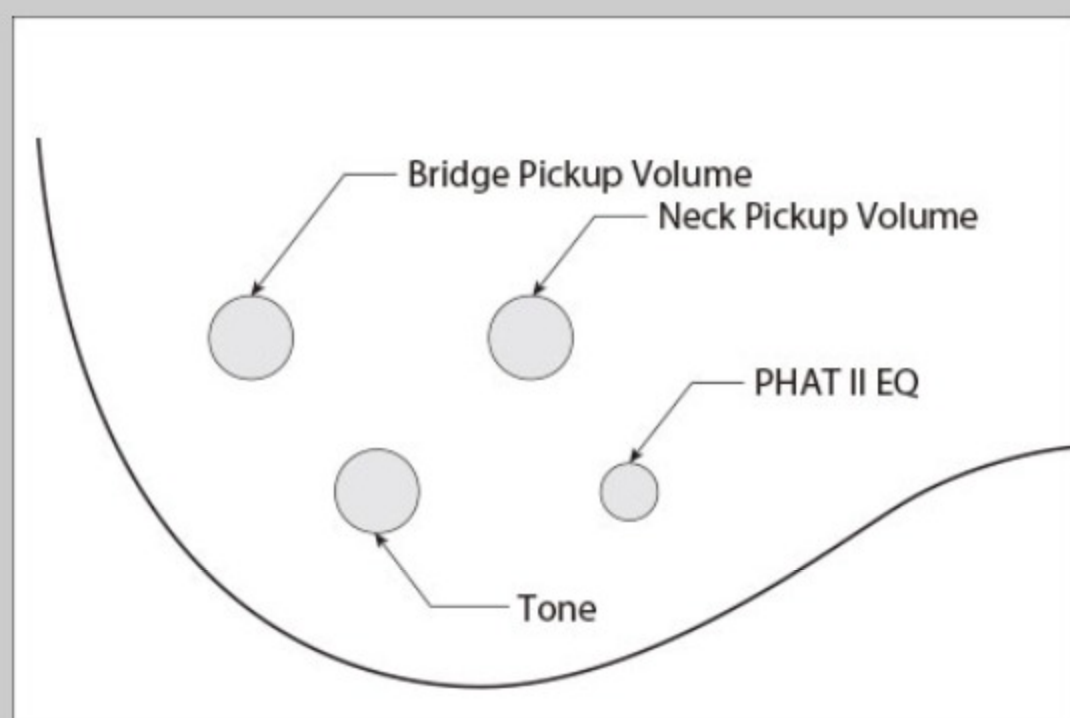

GSR205SM

NGT : Natural Gray Burst

COLOR VARIATION :

SHARE :  

SPEC

SPEC

neck type	GSR5 / Maple neck
top/back/body	Spalted Maple top / Poplar body
fretboard	Purpleheart / White dot inlay
fret	Medium frets
bridge	B15 bridge
string space	16.5mm
neck pickup	Dynamix H neck pickup (Passive)
bridge pickup	Dynamix H bridge pickup (Passive)
equaliser	Phat II EQ
factory tuning	1G,2D,3A,4E,5B
string gauge	.045/.065/.085/.105/.130
hardware color	Black

NECK DIMENSIONS

Scale :	864mm/34"
a : Width	45mm at NUT
b : Width	67mm at 22F
c : Thickness	21mm at 1F
d : Thickness	22mm at 12F
Radius :	305mmR

CONTROLS

FREQUENCY RESPONSE

OTHERS

Recommended Case WB250C