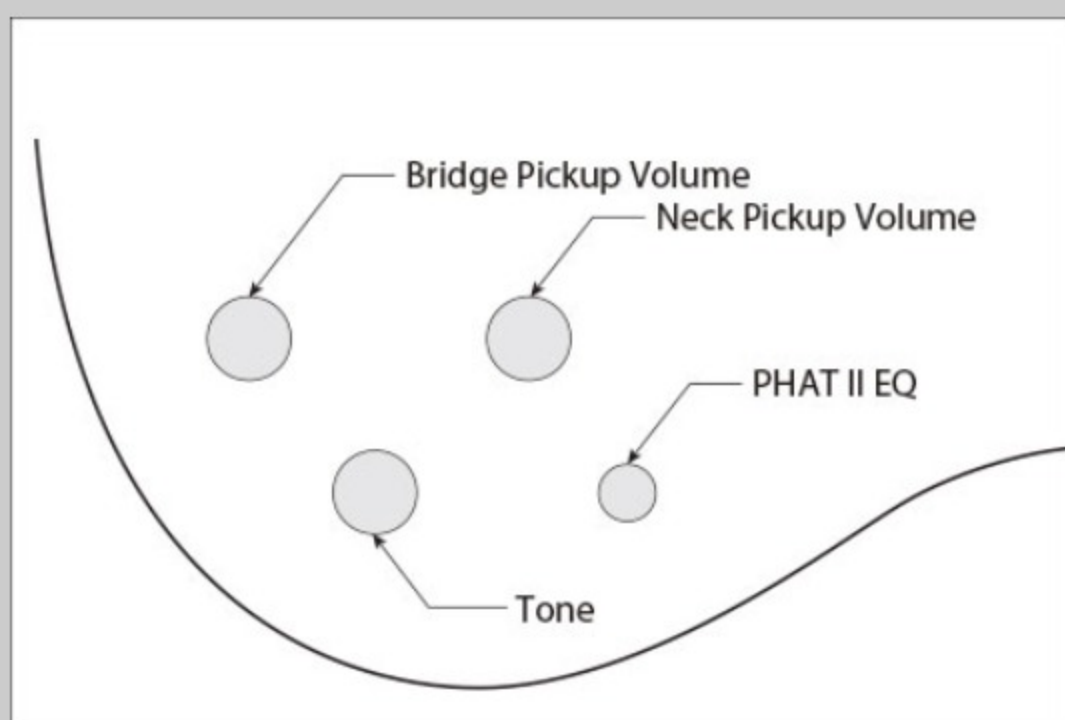

GSR206

BK : Black

COLOR VARIATION :

SHARE :  

SPEC

SPEC

neck type	GSR6 / Maple neck
top/back/body	Poplar body
fretboard	Jatoba / White dot inlay
fret	Medium frets
bridge	B16 bridge
string space	16.5mm
neck pickup	Dynamix H neck pickup (Passive)
bridge pickup	Dynamix H bridge pickup (Passive)
equaliser	Phat II EQ
hardware color	Chrome

NECK DIMENSIONS

Scale :	864mm/34"
a : Width	54mm at NUT
b : Width	84mm at 22F
c : Thickness	21mm at 1F
d : Thickness	22mm at 12F
Radius :	400mmR

CONTROLS

FREQUENCY RESPONSE

OTHERS

Recommended Case WB250C