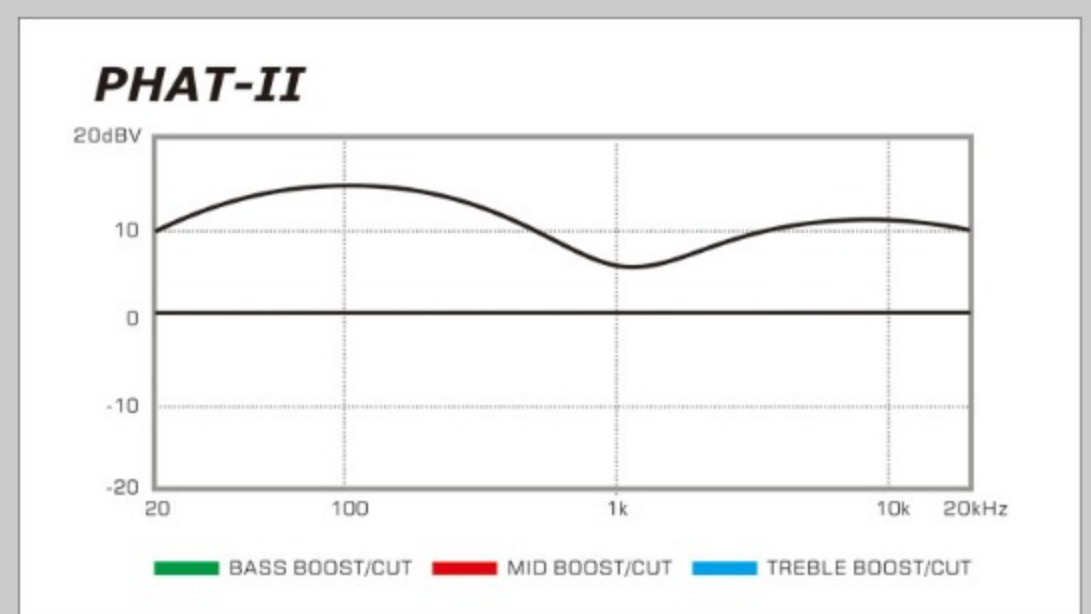

GSR206

BK : Black

COLOR VARIATION :

SHARE :  

SPEC

SPEC

neck type	GSR6 / Maple neck
top/back/body	Poplar body
fretboard	Jatoba / White dot inlay
fret	Medium frets
bridge	B16 bridge
string space	16.5mm
neck pickup	Dynamix H neck pickup (Passive)
bridge pickup	Dynamix H bridge pickup (Passive)
equaliser	Phat II EQ
hardware color	Chrome

NECK DIMENSIONS

Scale :	864mm/34"
a : Width	54mm at NUT
b : Width	84mm at 22F
c : Thickness	21mm at 1F
d : Thickness	22mm at 12F
Radius :	400mmR

CONTROLS

FREQUENCY RESPONSE

OTHERS

Recommended Case WB250C