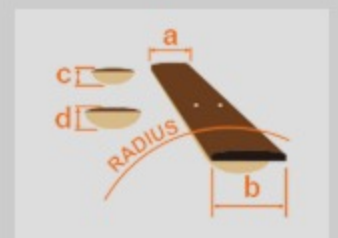

GSR206

BK : Black

COLOR VARIATION :

SHARE :  

SPEC

SPEC

neck type	GSR6 / Maple neck
top/back/body	Poplar body
fretboard	Jatoba / White dot inlay
fret	Medium frets
bridge	B16 bridge
string space	16.5mm
neck pickup	Dynamix H neck pickup (Passive)
bridge pickup	Dynamix H bridge pickup (Passive)
equaliser	Phat II EQ
hardware color	Chrome

NECK DIMENSIONS

Scale :	864mm/34"
a : Width	54mm at NUT
b : Width	84mm at 22F
c : Thickness	21mm at 1F
d : Thickness	22mm at 12F
Radius :	400mmR

CONTROLS

FREQUENCY RESPONSE

OTHERS

Recommended Case WB250C