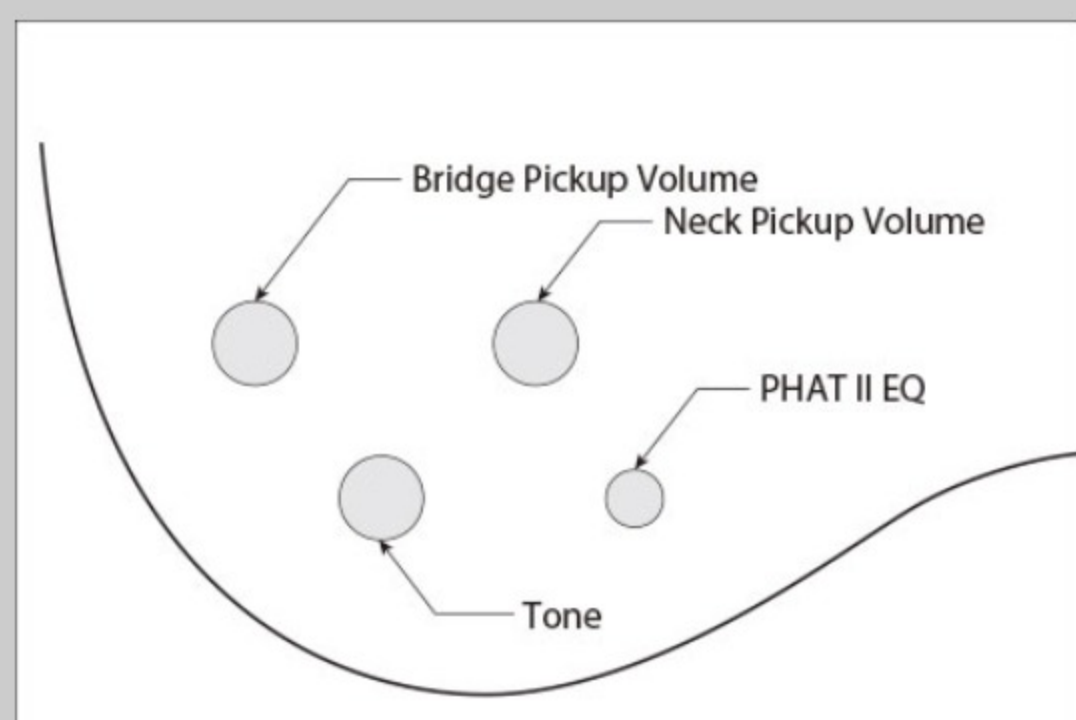

GSR206B

WNF : Walnut Flat

COLOR VARIATION :

SHARE :

SPEC

SPEC

neck type	GSR6 / Maple neck
top/back/body	Mahogany body
fretboard	Treated New Zealand Pine / White dot inlay
fret	Medium frets
bridge	B16 bridge (16.5mm string spacing)
neck pickup	JBH6 neck pickup (Passive)
bridge pickup	JBH6 bridge pickup (Passive)
equaliser	Phat II EQ
hardware color	Black

NECK DIMENSIONS

Scale :	864mm/34"
a : Width	54mm at NUT
b : Width	84mm at 22F
c : Thickness	21mm at 1F
d : Thickness	22mm at 12F
Radius :	400mmR

CONTROLS

FREQUENCY RESPONSE