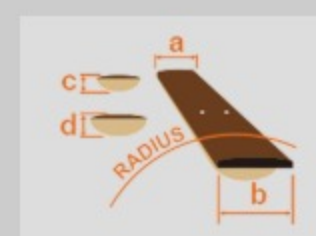

### SPEC

neck type	GSR6 / Maple neck
top/back/body	Mahogany body
fretboard	Treated New Zealand Pine / White dot inlay
fret	Medium frets
bridge	B16 bridge (16.5mm string spacing)
neck pickup	JBH6 neck pickup (Passive)
bridge pickup	JBH6 bridge pickup (Passive)
equaliser	Phat II EQ
hardware color	Black

### NECK DIMENSIONS

Scale :	864mm/34"
a : Width	54mm at NUT
b : Width	84mm at 22F
c : Thickness	21mm at 1F
d : Thickness	22mm at 12F
Radius :	400mmR