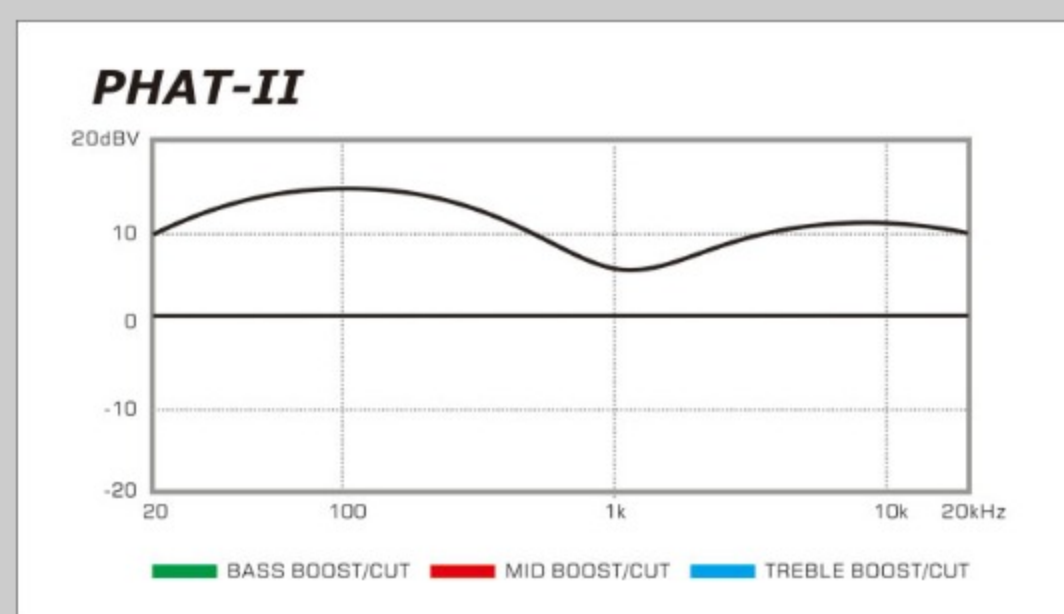

NECK DIMENSIONS

Scale :	864mm/34"
a : Width	54mm at NUT
b : Width	84mm at 22F
c : Thickness	21mm at 1F
d : Thickness	22mm at 12F
Radius :	400mmR

CONTROLS

FREQUENCY RESPONSE

OTHERS

Recommended Case WB250C