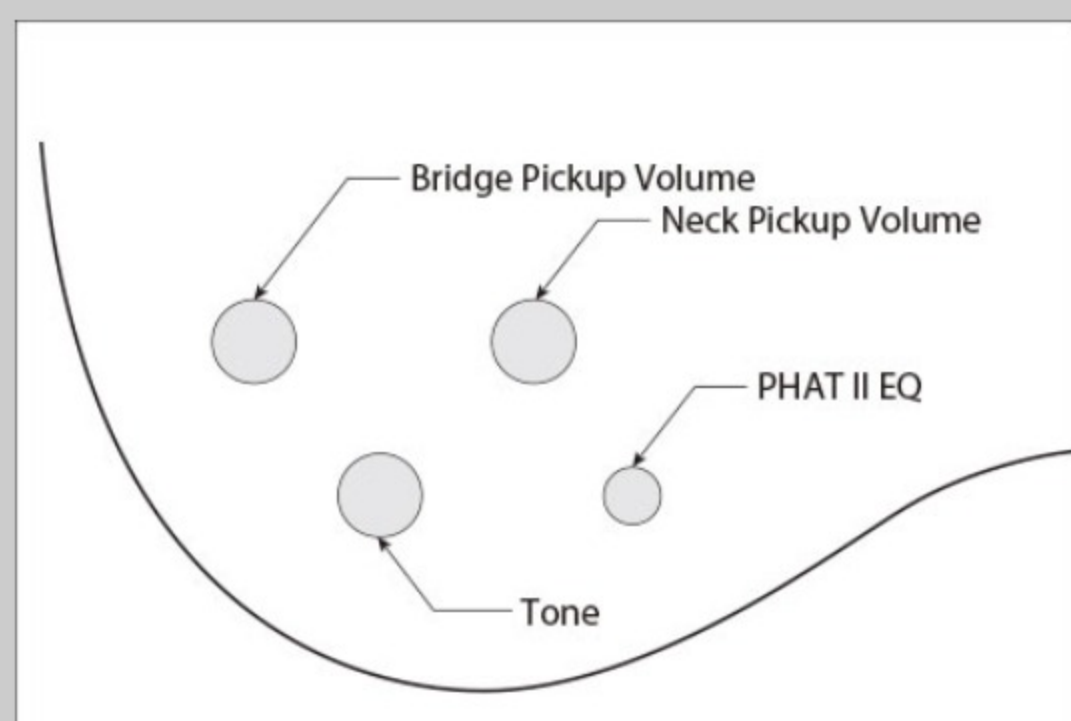

GSR206B

WNF : Walnut Flat

COLOR VARIATION :

SHARE :  

SPEC

SPEC

neck type	GSR6 / Maple neck
top/back/body	Nyatoh body
fretboard	Jatoba / White dot inlay
fret	Medium frets
bridge	B16 bridge
string space	16.5mm
neck pickup	Dynamix H neck pickup (Passive)
bridge pickup	Dynamix H bridge pickup (Passive)
equaliser	Phat II EQ
hardware color	Black

NECK DIMENSIONS

Scale :	864mm/34"
a : Width	54mm at NUT
b : Width	84mm at 22F
c : Thickness	21mm at 1F
d : Thickness	22mm at 12F
Radius :	400mmR

CONTROLS

FREQUENCY RESPONSE

OTHERS

Recommended Case WB250C