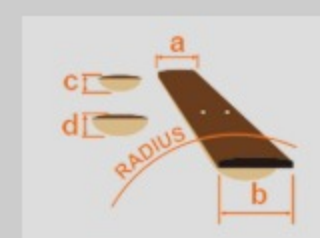

GSR206B

WNF : Walnut Flat

COLOR VARIATION :

SHARE :  

SPEC

SPEC

neck type	GSR6 / Maple neck
top/back/body	Nyatoh body
fretboard	Jatoba / White dot inlay
fret	Medium frets
bridge	B16 bridge
string space	16.5mm
neck pickup	Dynamix H neck pickup (Passive)
bridge pickup	Dynamix H bridge pickup (Passive)
equaliser	Phat II EQ
hardware color	Black

NECK DIMENSIONS

Scale :	864mm/34"
a : Width	54mm at NUT
b : Width	84mm at 22F
c : Thickness	21mm at 1F
d : Thickness	22mm at 12F
Radius :	400mmR

CONTROLS

FREQUENCY RESPONSE

OTHERS

Recommended Case WB250C