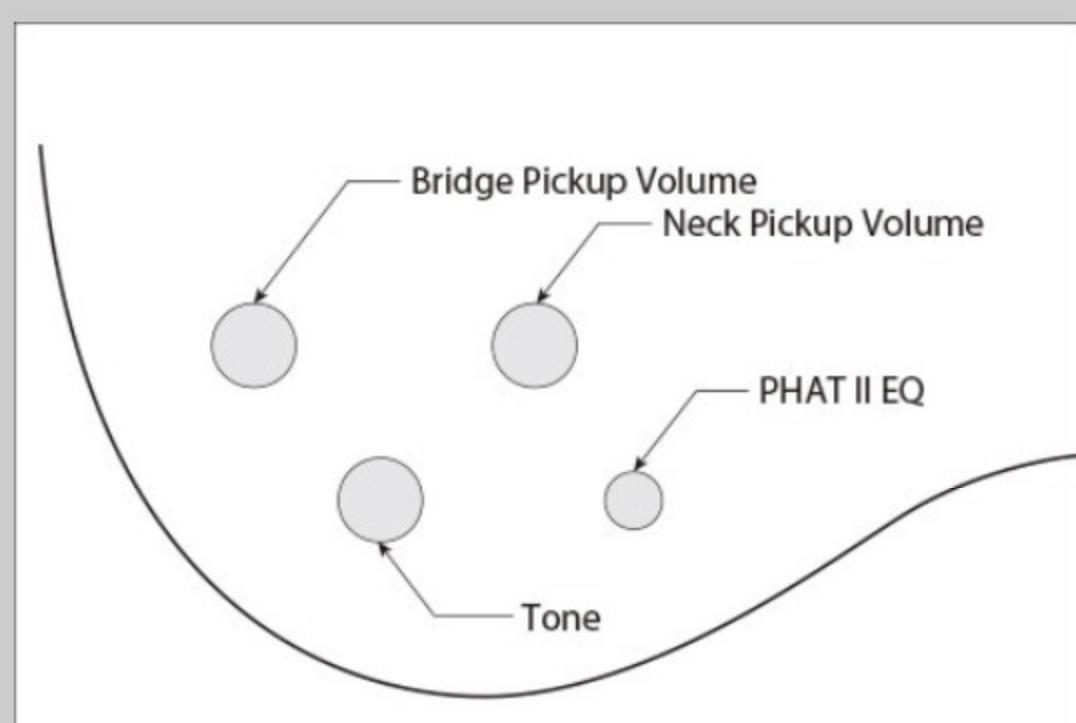

GSR206B

WNF : Walnut Flat

COLOR VARIATION :

SHARE :

SPEC

SPEC

neck type	GSR6 / Maple neck
top/back/body	Okoume body
fretboard	Treated New Zealand Pine fretboard / White dot inlay
fret	Medium frets
number of frets	22
bridge	B16 bridge
string space	16.5mm
neck pickup	Dynamix H neck pickup (Passive)
bridge pickup	Dynamix H bridge pickup (Passive)
equaliser	Phat II EQ
factory tuning	1C,2G,3D,4A,5E,6B
strings	-
string gauge	.032/.045/.065/.085/.105/.130
nut	Plastic
hardware color	Black

NECK DIMENSIONS

Scale :	864mm/34"
a : Width	54mm at NUT
b : Width	84mm at 22F
c : Thickness	21mm at 1F
d : Thickness	22mm at 12F
Radius :	400mmR

CONTROLS

FREQUENCY RESPONSE