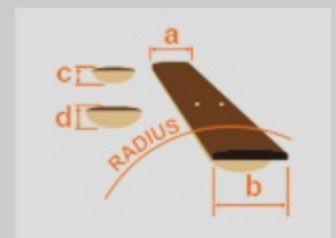

### SPEC

neck type	GSR6 / Maple neck
top/back/body	Okoume body
fretboard	Treated New Zealand Pine fretboard / White dot inlay
fret	Medium frets
number of frets	22
bridge	B16 bridge
string space	16.5mm
neck pickup	Dynamix H neck pickup (Passive)
bridge pickup	Dynamix H bridge pickup (Passive)
equaliser	Phat II EQ
factory tuning	1C,2G,3D,4A,5E,6B
strings	-
string gauge	.032/.045/.065/.085/.105/.130
nut	Plastic
hardware color	Black

### NECK DIMENSIONS

Scale :	864mm/34"
a : Width	54mm at NUT
b : Width	84mm at 22F
c : Thickness	21mm at 1F
d : Thickness	22mm at 12F
Radius :	400mmR