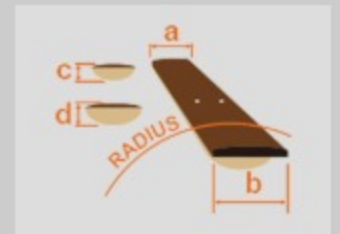

GSR206B

WNF : Walnut Flat

COLOR VARIATION :

SHARE :  

SPEC

SPEC

neck type	GSR6 / Maple neck
top/back/body	Okoume body
fretboard	Purpleheart fretboard / White dot inlay
fret	Medium frets
number of frets	22
bridge	B16 bridge
string space	16.5mm
neck pickup	Dynamix H neck pickup (Passive)
bridge pickup	Dynamix H bridge pickup (Passive)
equaliser	Phat II EQ
factory tuning	1C,2G,3D,4A,5E,6B
strings	-
string gauge	.032/.045/.065/.085/.105/.130
nut	Plastic
hardware color	Black

NECK DIMENSIONS

Scale :	864mm/34"
a : Width	54mm at NUT
b : Width	84mm at 22F
c : Thickness	21mm at 1F
d : Thickness	22mm at 12F
Radius :	400mmR

CONTROLS

FREQUENCY RESPONSE