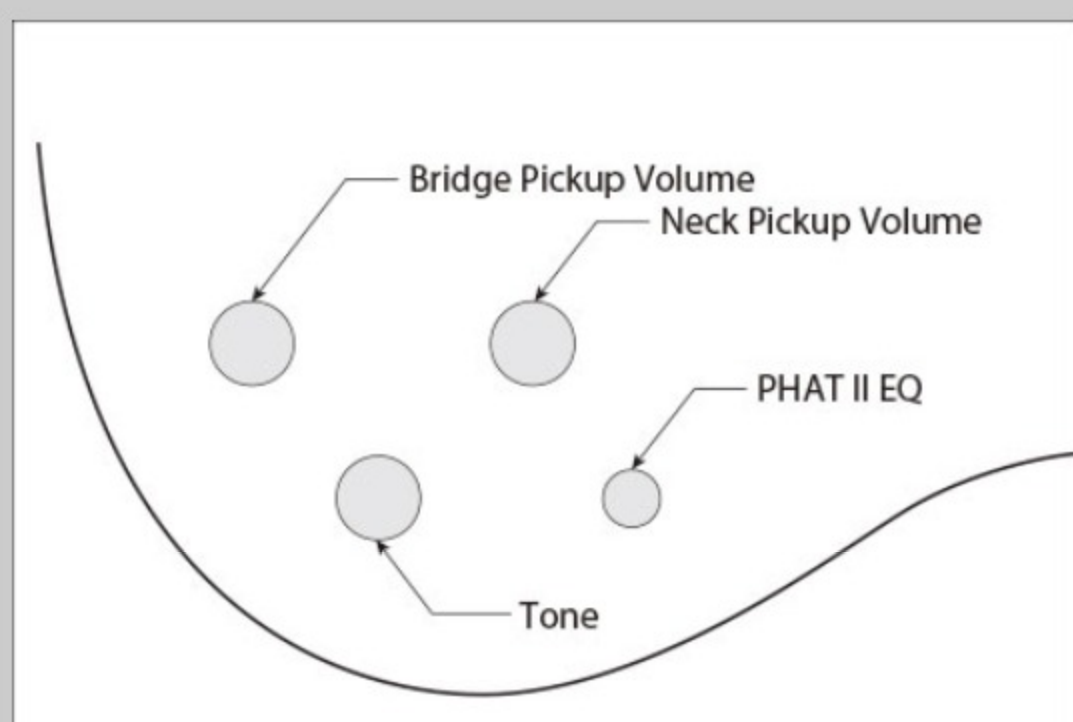

GSR206B

WNF : Walnut Flat

COLOR VARIATION :

SHARE :  

SPEC

SPEC

neck type	GSR6 / Maple neck
top/back/body	Okoume body
fretboard	Purpleheart fretboard / White dot inlay
fret	Medium frets
number of frets	22
bridge	B16 bridge
string space	16.5mm
neck pickup	Dynamix H neck pickup (Passive)
bridge pickup	Dynamix H bridge pickup (Passive)
equaliser	Phat II EQ
factory tuning	1C,2G,3D,4A,5E,6B
strings	-
string gauge	.032/.045/.065/.085/.105/.130
nut	Plastic
hardware color	Black

NECK DIMENSIONS

Scale :	864mm/34"
a : Width	54mm at NUT
b : Width	84mm at 22F
c : Thickness	21mm at 1F
d : Thickness	22mm at 12F
Radius :	400mmR

CONTROLS

FREQUENCY RESPONSE