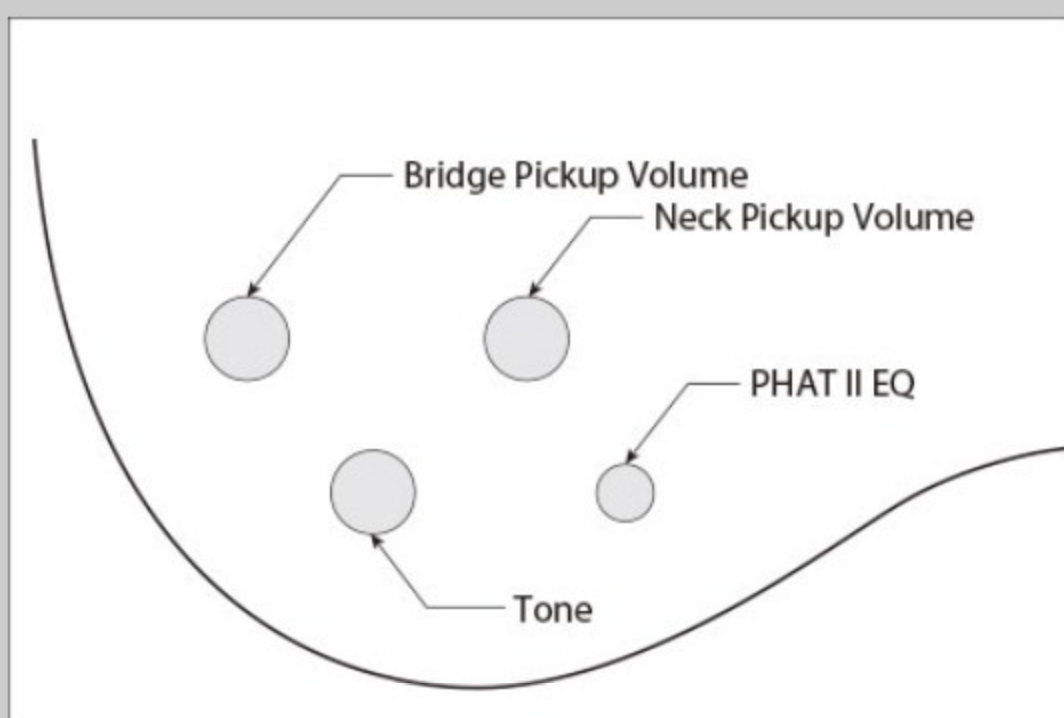

GSR206B

WNF : Walnut Flat

COLOR VARIATION :

SHARE :

SPEC

SPEC

neck type	GSR6 / Maple neck
top/back/body	Okoume body
fretboard	Purpleheart / White dot inlay
fret	Medium frets
bridge	B16 bridge
string space	16.5mm
neck pickup	Dynamix H neck pickup (Passive)
bridge pickup	Dynamix H bridge pickup (Passive)
equaliser	Phat II EQ
hardware color	Black

NECK DIMENSIONS

Scale :	864mm/34"
a : Width	54mm at NUT
b : Width	84mm at 22F
c : Thickness	21mm at 1F
d : Thickness	22mm at 12F
Radius :	400mmR

CONTROLS

FREQUENCY RESPONSE

OTHERS

Recommended Case WB250C