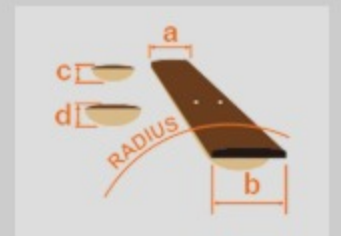

### NECK DIMENSIONS

Scale :	864mm/34"
a : Width	54mm at NUT
b : Width	84mm at 22F
c : Thickness	21mm at 1F
d : Thickness	22mm at 12F
Radius :	400mmR