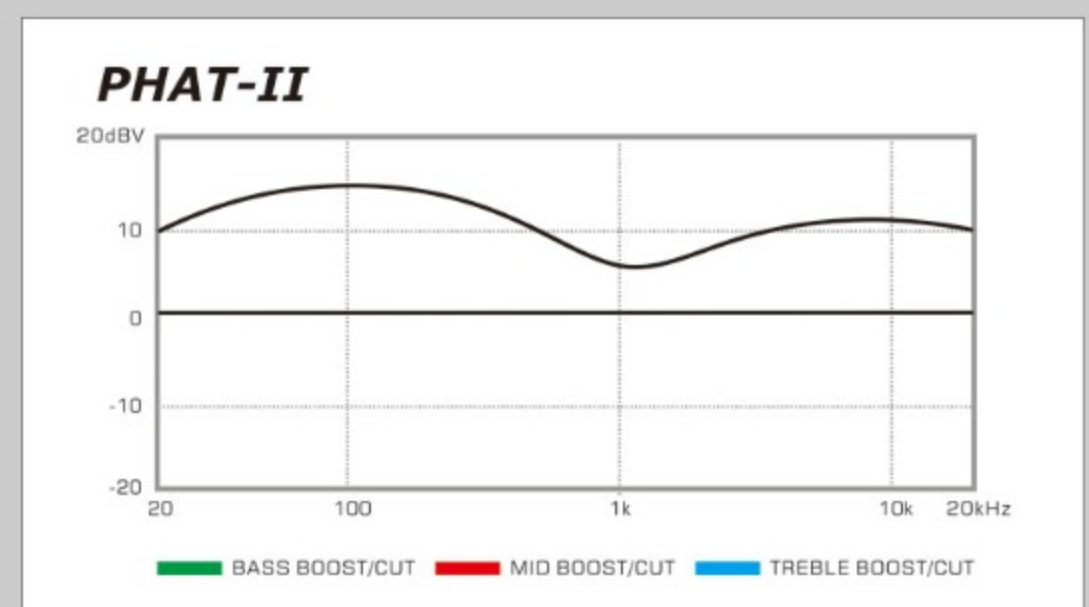

FREQUENCY RESPONSE

OTHERS

Recommended Case WB250C