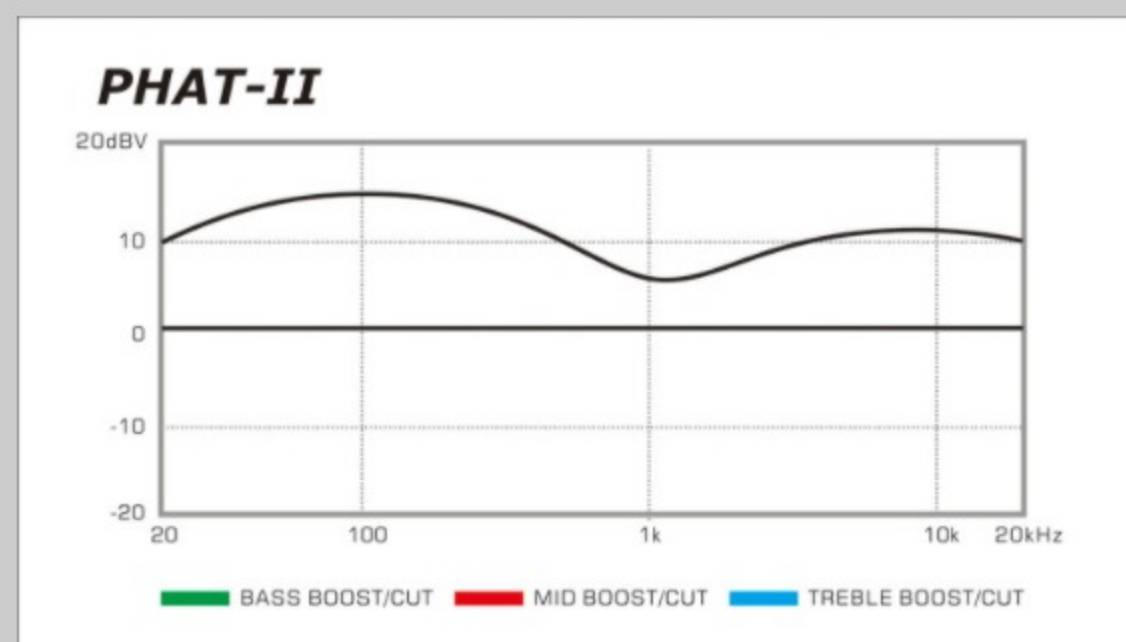

GSR206SM

NGT : Natural Gray Burst

COLOR VARIATION :

SHARE :  

SPEC

SPEC

neck type	GSR6 / Maple neck
top/back/body	Spalted Maple top / Poplar body
fretboard	Jatoba / White dot inlay
fret	Medium frets
bridge	B16 bridge
string space	16.5mm
neck pickup	Dynamix H neck pickup (Passive)
bridge pickup	Dynamix H bridge pickup (Passive)
equaliser	Phat II EQ
hardware color	Black

NECK DIMENSIONS

Scale :	864mm/34"
a : Width	54mm at NUT
b : Width	84mm at 22F
c : Thickness	21mm at 1F
d : Thickness	22mm at 12F
Radius :	400mmR

CONTROLS

FREQUENCY RESPONSE

OTHERS

Recommended Case WB250C