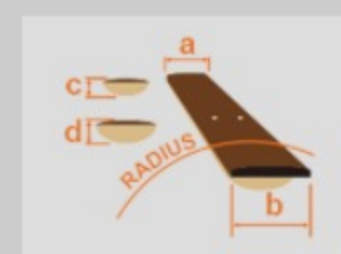

GSR206SM

NGT : Natural Gray Burst

COLOR VARIATION :

SHARE :  

SPEC

SPEC

neck type	GSR6 / Maple neck
top/back/body	Spalted Maple top / Poplar body
fretboard	Jatoba / White dot inlay
fret	Medium frets
bridge	B16 bridge
string space	16.5mm
neck pickup	Dynamix H neck pickup (Passive)
bridge pickup	Dynamix H bridge pickup (Passive)
equaliser	Phat II EQ
hardware color	Black

NECK DIMENSIONS

Scale :	864mm/34"
a : Width	54mm at NUT
b : Width	84mm at 22F
c : Thickness	21mm at 1F
d : Thickness	22mm at 12F
Radius :	400mmR

CONTROLS

FREQUENCY RESPONSE

OTHERS

Recommended Case WB250C