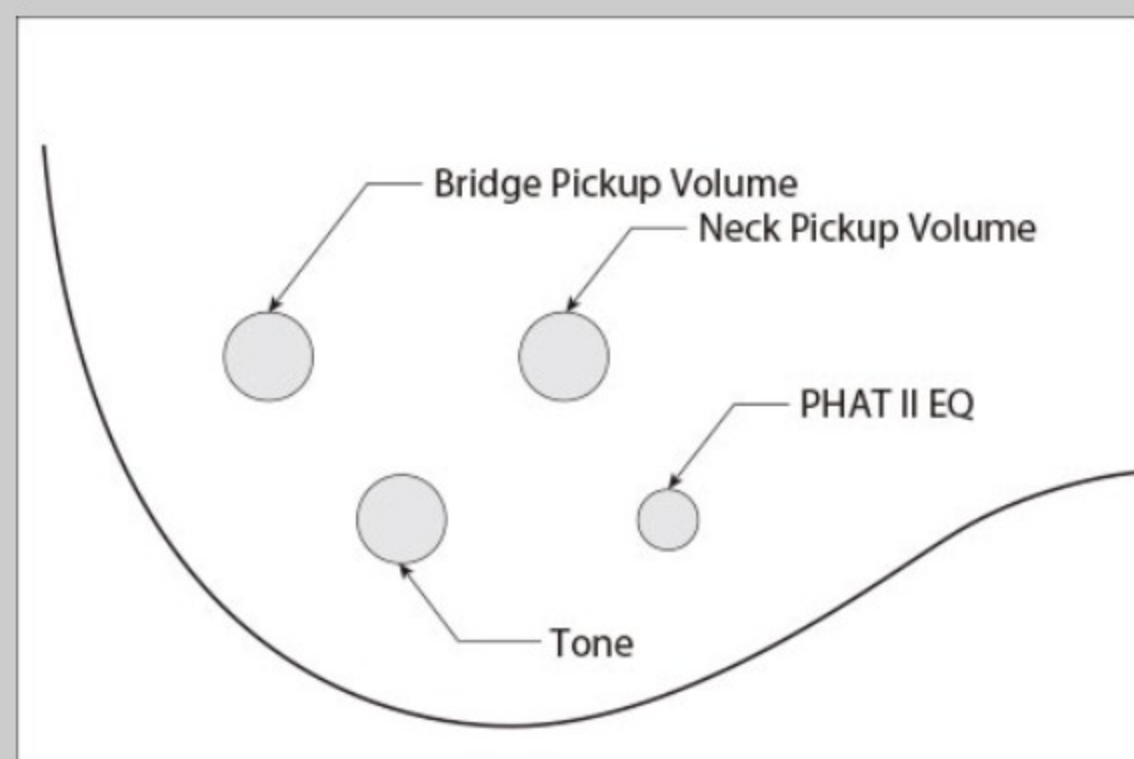

GSR206SM

NGT : Natural Gray Burst

COLOR VARIATION :

SHARE :  

SPEC

SPEC

neck type	GSR6 / Maple neck
top/back/body	Spalted Maple top / Poplar body
fretboard	Jatoba / White dot inlay
fret	Medium frets
bridge	B16 bridge
string space	16.5mm
neck pickup	Dynamix H neck pickup (Passive)
bridge pickup	Dynamix H bridge pickup (Passive)
equaliser	Phat II EQ
hardware color	Black

NECK DIMENSIONS

Scale :	864mm/34"
a : Width	54mm at NUT
b : Width	84mm at 22F
c : Thickness	21mm at 1F
d : Thickness	22mm at 12F
Radius :	400mmR

CONTROLS

FREQUENCY RESPONSE

OTHERS

Recommended Case WB250C