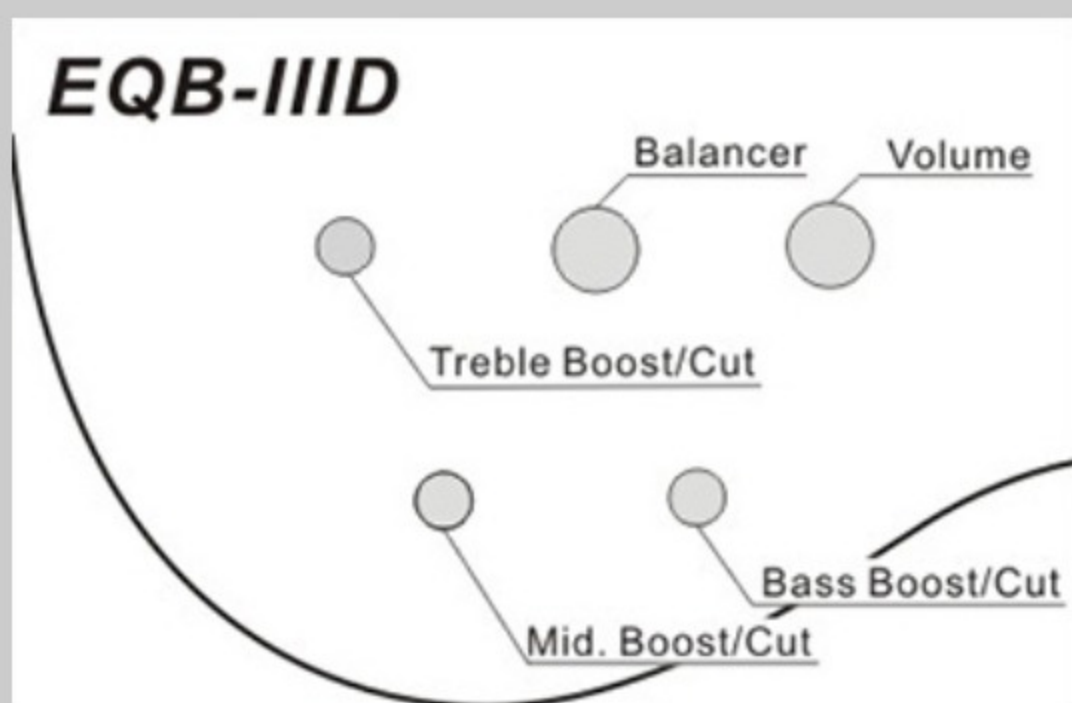

GSR250B

WNF : Walnut Flat

COLOR VARIATION :

SHARE :  

SPEC

SPEC

neck type	GSR4 / Maple neck
top/back/body	Mahogany body
fretboard	Treated New Zealand Pine / White dot inlay
fret	Medium frets
bridge	B10 bridge (19mm string spacing)
neck pickup	Std. neck pickup (Passive)
bridge pickup	Std. bridge pickup (Passive)
equaliser	EQB-IIID 3-band EQ
hardware color	Black

NECK DIMENSIONS

Scale :	864mm/34"
a : Width	38mm at NUT
b : Width	62mm at 22F
c : Thickness	20.5mm at 1F
d : Thickness	22mm at 12F
Radius :	305mmR

CONTROLS

FREQUENCY RESPONSE