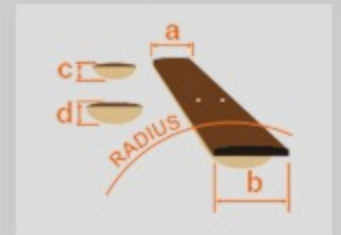

GSR250B

WNF : Walnut Flat

COLOR VARIATION :

SHARE :  

SPEC

SPEC

neck type	GSR4 / Maple neck
top/back/body	Mahogany body
fretboard	Treated New Zealand Pine / White dot inlay
fret	Medium frets
bridge	B10 bridge (19mm string spacing)
neck pickup	Std. neck pickup (Passive)
bridge pickup	Std. bridge pickup (Passive)
equaliser	EQB-IIID 3-band EQ
hardware color	Black

NECK DIMENSIONS

Scale :	864mm/34"
a : Width	38mm at NUT
b : Width	62mm at 22F
c : Thickness	20.5mm at 1F
d : Thickness	22mm at 12F
Radius :	305mmR

CONTROLS

FREQUENCY RESPONSE