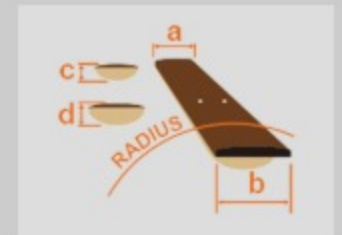

GSR255B

WNF : Walnut Flat

COLOR VARIATION :

SHARE :  

SPEC

SPEC

neck type	GSR5 / Maple neck
top/back/body	Mahogany body
fretboard	Treated New Zealand Pine / White dot inlay
fret	Medium frets
bridge	B15 bridge (16.5mm string spacing)
neck pickup	Std. neck pickup (Passive)
bridge pickup	Std. bridge pickup (Passive)
equaliser	EQB-IIID 3-band EQ
hardware color	Black

NECK DIMENSIONS

Scale :	864mm/34"
a : Width	45mm at NUT
b : Width	67mm at 22F
c : Thickness	21mm at 1F
d : Thickness	22mm at 12F
Radius :	305mmR

CONTROLS

FREQUENCY RESPONSE