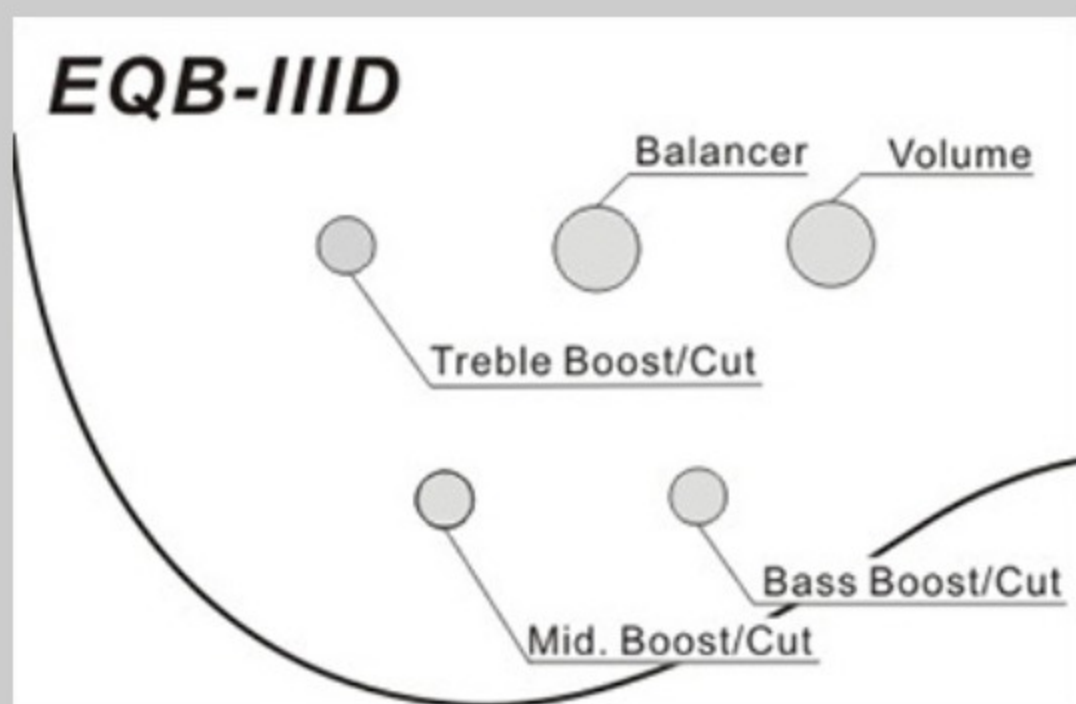

GSR255B

WNF : Walnut Flat

COLOR VARIATION :

SHARE :  

SPEC

SPEC

neck type	GSR5 / Maple neck
top/back/body	Mahogany body
fretboard	Treated New Zealand Pine / White dot inlay
fret	Medium frets
bridge	B15 bridge (16.5mm string spacing)
neck pickup	Std. neck pickup (Passive)
bridge pickup	Std. bridge pickup (Passive)
equaliser	EQB-IIID 3-band EQ
hardware color	Black

NECK DIMENSIONS

Scale :	864mm/34"
a : Width	45mm at NUT
b : Width	67mm at 22F
c : Thickness	21mm at 1F
d : Thickness	22mm at 12F
Radius :	305mmR

CONTROLS

FREQUENCY RESPONSE