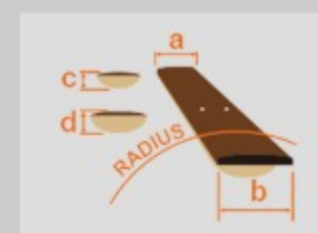

### SPEC

neck type	GSR6 / Maple neck
top/back/body	Mahogany body
fretboard	Treated New Zealand Pine / White dot inlay
fret	Medium frets
bridge	B16 bridge (16.5mm string spacing)
neck pickup	Std. neck pickup (Passive)
bridge pickup	Std. bridge pickup (Passive)
equaliser	EQB-IIID 3-band EQ
hardware color	Black

### NECK DIMENSIONS

Scale :	864mm/34"
a : Width	54mm at NUT
b : Width	83mm at 22F
c : Thickness	20.5mm at 1F
d : Thickness	22.5mm at 12F
Radius :	400mmR