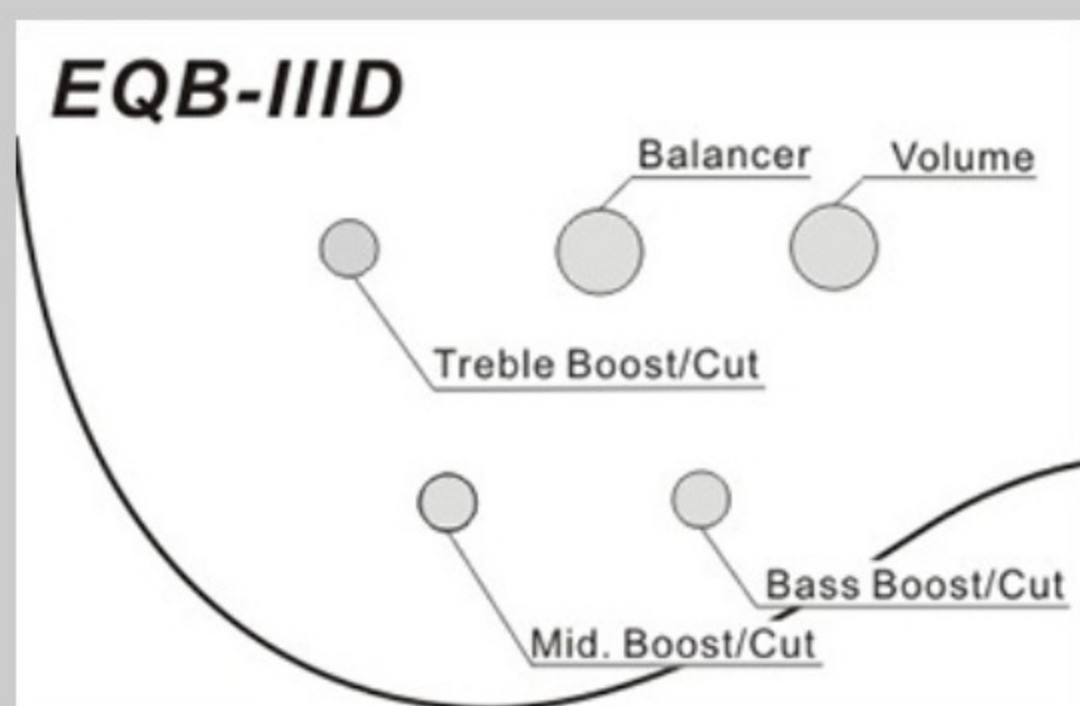

GSR256B

WNF : Walnut Flat

COLOR VARIATION :

SHARE :

SPEC

SPEC

neck type	GSR6 / Maple neck
top/back/body	Mahogany body
fretboard	Treated New Zealand Pine / White dot inlay
fret	Medium frets
bridge	B16 bridge (16.5mm string spacing)
neck pickup	Std. neck pickup (Passive)
bridge pickup	Std. bridge pickup (Passive)
equaliser	EQB-IIID 3-band EQ
hardware color	Black

NECK DIMENSIONS

Scale :	864mm/34"
a : Width	54mm at NUT
b : Width	83mm at 22F
c : Thickness	20.5mm at 1F
d : Thickness	22.5mm at 12F
Radius :	400mmR

CONTROLS

FREQUENCY RESPONSE