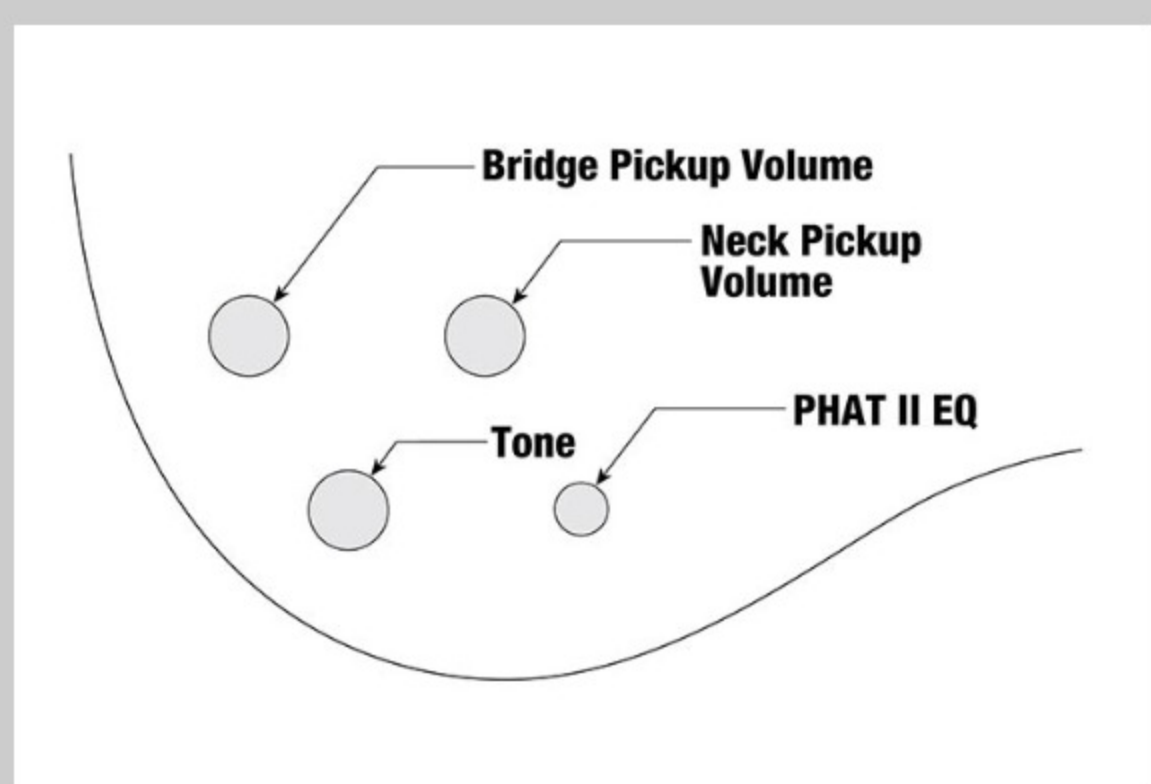

GSR280QA

COLOR VARIATION :

TKS : Transparent Black Sunburst

SHARE :  

SPEC

SPECS

neck type	GSR4 / Maple neck
top/back/body	Quilted Maple Art Grain top / Okoume body
fretboard	Purpleheart fretboard / White dot inlay
fret	Medium frets
bridge	B10 bridge
string space	19mm
neck pickup	Dynamix J neck pickup (Passive)
bridge pickup	Dynamix J bridge pickup (Passive)
equaliser	Phat II EQ
factory tuning	1G,2D,3A,4E
string gauge	.045/.065/.085/.105
hardware color	Black

NECK DIMENSIONS

Scale :	864mm/34"
a : Width	41mm at NUT
b : Width	62mm at 22F
c : Thickness	21mm at 1F
d : Thickness	22mm at 12F
Radius :	305mmR

DESCRIPTION +

CONTROLS

DESCRIPTION

+

FREQUENCY RESPONSE

DESCRIPTION