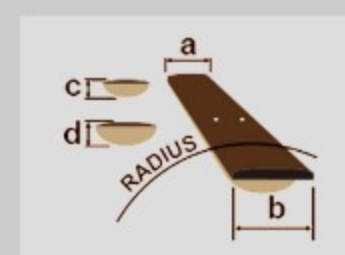

GSR280QA

COLOR VARIATION :

TKS : Transparent Black Sunburst

SHARE :  

SPEC

SPECS

neck type	GSR4 / Maple neck
top/back/body	Quilted Maple Art Grain top / Okoume body
fretboard	Purpleheart fretboard / White dot inlay
fret	Medium frets
bridge	B10 bridge
string space	19mm
neck pickup	Dynamix J neck pickup (Passive)
bridge pickup	Dynamix J bridge pickup (Passive)
equaliser	Phat II EQ
factory tuning	1G,2D,3A,4E
string gauge	.045/.065/.085/.105
hardware color	Black

NECK DIMENSIONS

Scale :	864mm/34"
a : Width	41mm at NUT
b : Width	62mm at 22F
c : Thickness	21mm at 1F
d : Thickness	22mm at 12F
Radius :	305mmR

DESCRIPTION +

CONTROLS

DESCRIPTION

+

FREQUENCY RESPONSE

DESCRIPTION