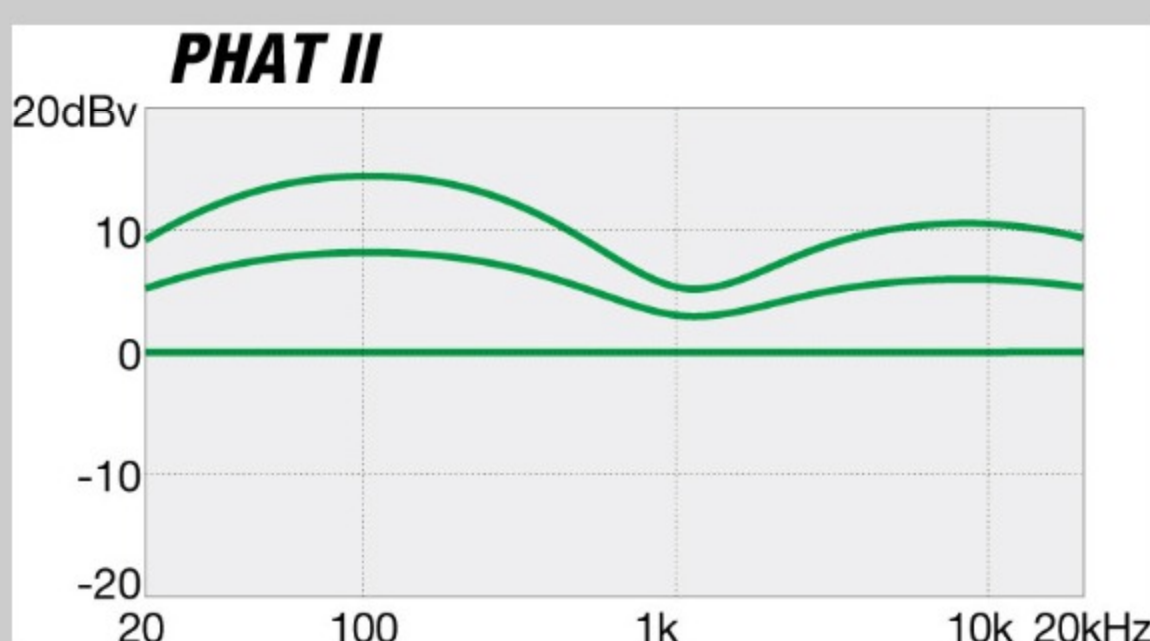

GSR280QA

COLOR VARIATION :

TKS : Transparent Black Sunburst

SHARE :  

SPEC

SPECS

neck type	GSR4 / Maple neck
top/back/body	Quilted Maple Art Grain top / Okoume body
fretboard	Purpleheart fretboard / White dot inlay
fret	Medium frets
bridge	B10 bridge
string space	19mm
neck pickup	Dynamix J neck pickup (Passive)
bridge pickup	Dynamix J bridge pickup (Passive)
equaliser	Phat II EQ
factory tuning	1G,2D,3A,4E
string gauge	.045/.065/.085/.105
hardware color	Black

NECK DIMENSIONS

Scale :	864mm/34"
a : Width	41mm at NUT
b : Width	62mm at 22F
c : Thickness	21mm at 1F
d : Thickness	22mm at 12F
Radius :	305mmR

DESCRIPTION +

CONTROLS

DESCRIPTION

+

FREQUENCY RESPONSE

DESCRIPTION