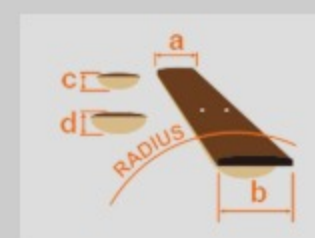

GSR320

BEM : Baltic Blue Metallic

COLOR VARIATION :

SHARE :  

SPEC

SPEC

neck type	GSR4 / Maple neck
top/back/body	Poplar body
fretboard	Treated New Zealand Pine / White dot inlay
fret	Medium frets
bridge	B10 bridge (19mm string spacing)
neck pickup	Std. J neck pickup (Passive)
bridge pickup	Std. J bridge pickup (Passive)
hardware color	Black

NECK DIMENSIONS

Scale :	864mm/34"
a : Width	41mm at NUT
b : Width	62mm at 22F
c : Thickness	21mm at 1F
d : Thickness	22mm at 12F
Radius :	305mmR

CONTROLS

2-Volume, 1-Tone