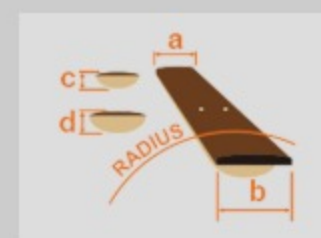

GSR320

BEM : Baltic Blue Metallic

COLOR VARIATION :

SHARE : [f](#) [t](#)

SPEC

SPEC

neck type	GSR4 / Maple neck
top/back/body	Poplar body
fretboard	Treated New Zealand Pine fretboard / White dot inlay
fret	Medium frets
number of frets	22
bridge	B10 bridge
string space	19mm
neck pickup	Dynamix J neck pickup (Passive)
bridge pickup	Dynamix J bridge pickup (Passive)
factory tuning	1G,2D,3A,4E
strings	-
string gauge	.045/.065/.085/.105
nut	Plastic
hardware color	Black

NECK DIMENSIONS

Scale :	864mm/34"
a : Width	41mm at NUT
b : Width	62mm at 22F
c : Thickness	21mm at 1F
d : Thickness	22mm at 12F
Radius :	305mmR

CONTROLS

2-Volume, 1-Tone