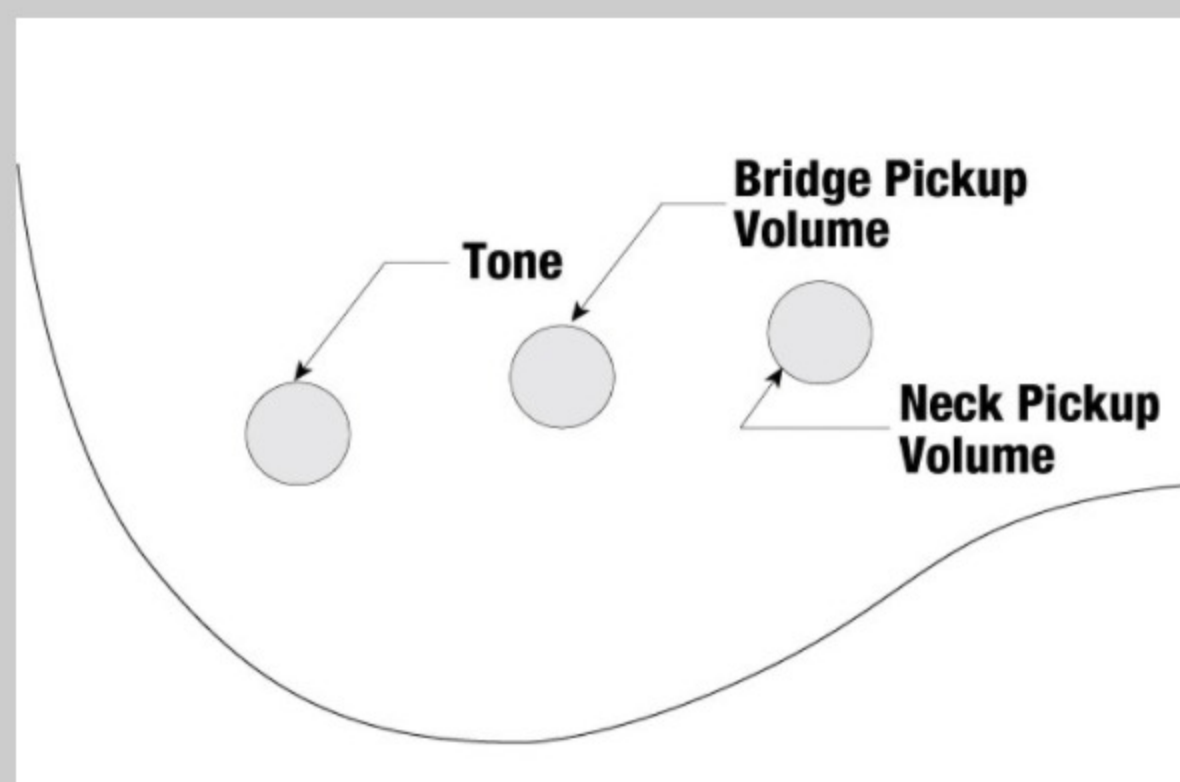

NECK DIMENSIONS

Scale :	864mm/34"
a : Width	41mm at NUT
b : Width	62mm at 22F
c : Thickness	21mm at 1F
d : Thickness	22mm at 12F
Radius :	305mmR

DESCRIPTION

+

CONTROLS

DESCRIPTION

+