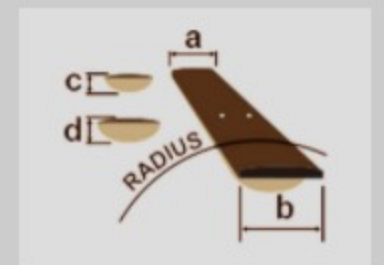

GSR320

Gio

COLOR VARIATION :

BK : Black

オープン価格

SHARE :  

SPEC

SPEC

neck type	GSR4 neck / Maple
top/back/body	Okoume body
fretboard	Purpleheart / White dot inlay
fret	Medium frets
bridge	B10 bridge
string space	19mm
neck pickup	Std. J neck pickup (Passive)
bridge pickup	Std. J bridge pickup (Passive)
hardware color	Black

NECK DIMENSIONS

Scale :	864mm/34"
a : Width	41mm at NUT
b : Width	62mm at 22F
c : Thickness	21mm at 1F
d : Thickness	22mm at 12F
Radius :	305mmR

DESCRIPTION

+

CONTROLS

DESCRIPTION

+