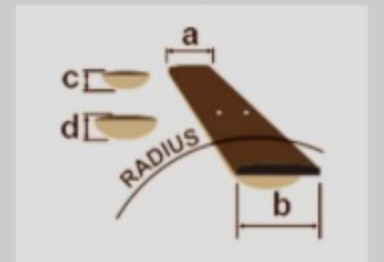

GSR370

Gio

COLOR VARIATION :

TKS : Transparent Black Sunburst

オープン価格

SHARE :  

SPEC

SPEC

neck type	GSR4 neck / Maple
top/back/body	Quilted Maple Art Grain top / Okoume body
fretboard	Purpleheart / White dot inlay
fret	Medium frets
number of frets	22
bridge	B10 bridge
string space	19mm
neck pickup	Std. J neck pickup (Passive)
bridge pickup	Std. J bridge pickup (Passive)
factory tuning	1G, 2D, 3A, 4E
string gauge	.045/.065/.085/.105
hardware color	Cosmo black

NECK DIMENSIONS

Scale :	864mm/34"
a : Width	41mm at NUT
b : Width	62mm at 22F
c : Thickness	21mm at 1F
d : Thickness	22mm at 12F
Radius :	305mmR

DESCRIPTION +

CONTROLS

DESCRIPTION

+