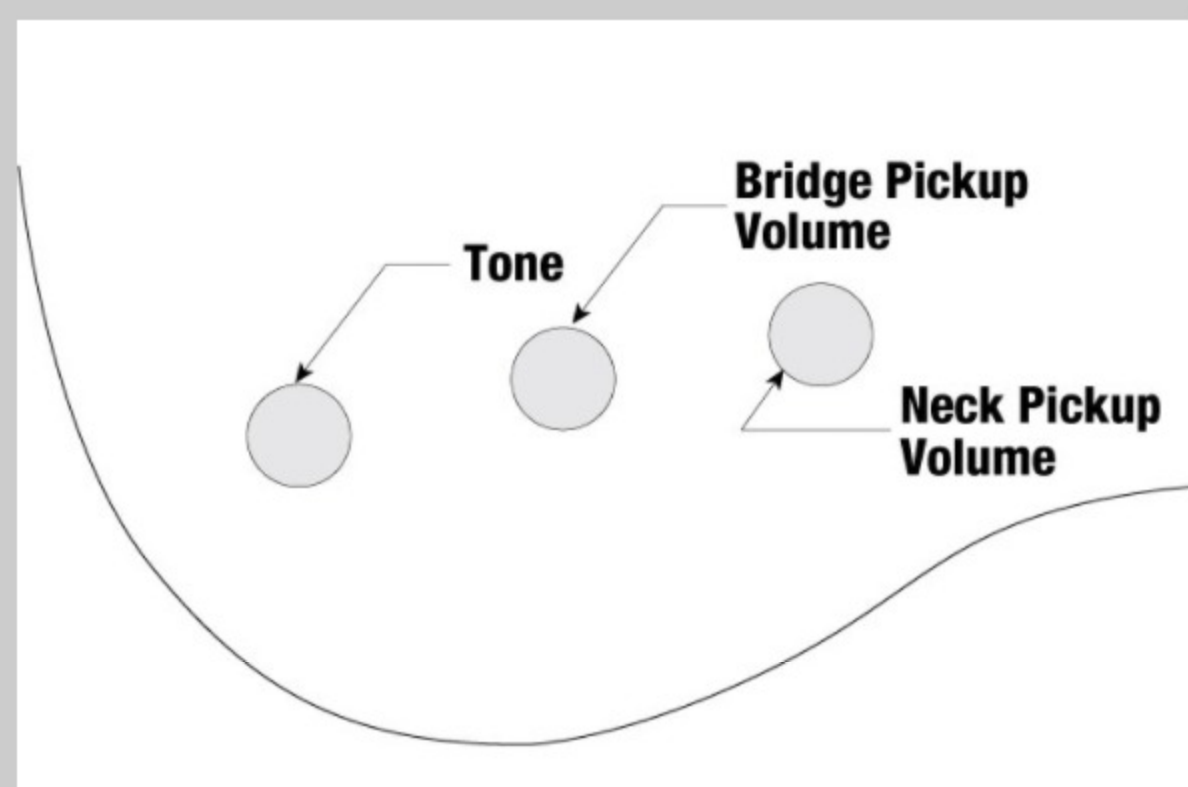

neck type	GSR4 neck / Maple
top/back/body	Quilted Maple Art Grain top / Okoume body
fretboard	Purpleheart / White dot inlay
fret	Medium frets
number of frets	22
bridge	B10 bridge
string space	19mm
neck pickup	Std. J neck pickup (Passive)
bridge pickup	Std. J bridge pickup (Passive)
factory tuning	1G, 2D, 3A, 4E
string gauge	.045/.065/.085/.105
hardware color	Cosmo black

NECK DIMENSIONS

Scale :	864mm/34"
a : Width	41mm at NUT
b : Width	62mm at 22F
c : Thickness	21mm at 1F
d : Thickness	22mm at 12F
Radius :	305mmR

DESCRIPTION +

CONTROLS

DESCRIPTION

+