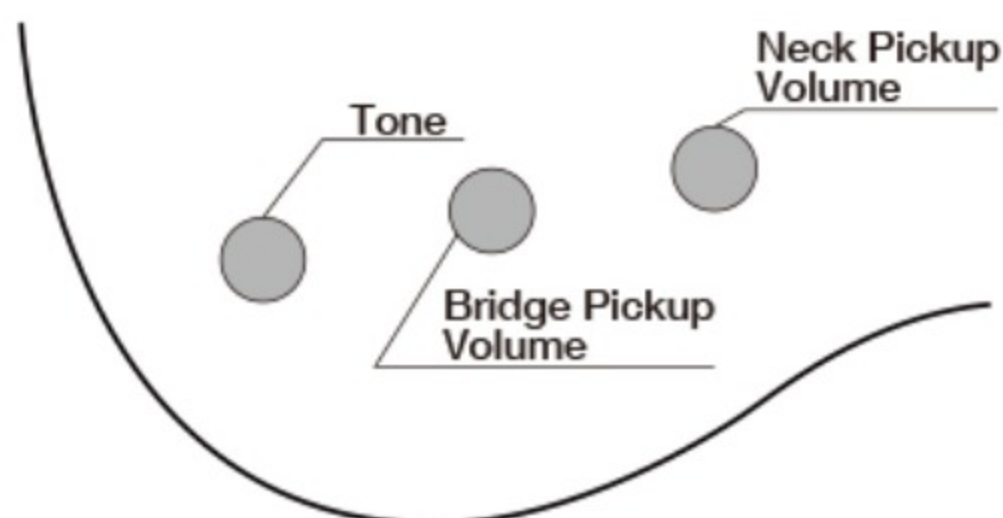

GSRM20

BK : Black

COLOR VARIATION :

SHARE :  

SPEC

SPEC

neck type	GSRM4 / Maple neck
top/back/body	Poplar body
fretboard	Jatoba / White dot inlay
fret	Medium frets
bridge	B10 bridge
string space	19mm
neck pickup	Dynamix P neck pickup (Passive)
bridge pickup	Dynamix J bridge pickup (Passive)
hardware color	Chrome

NECK DIMENSIONS

Scale :	726mm/28.6"
a : Width	38mm at NUT
b : Width	58.5mm at 22F
c : Thickness	21mm at 1F
d : Thickness	22mm at 12F
Radius :	305mmR

CONTROLS

2-Volume, 1-Tone

OTHERS

Recommended Bag [IBBMIKRO](#)