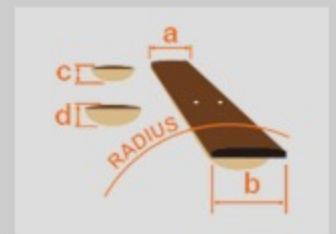

GSRM20

BK : Black

COLOR VARIATION :

SHARE :  

SPEC

SPEC

neck type	GSRM4 / Maple neck
top/back/body	Poplar body
fretboard	Jatoba / White dot inlay
fret	Medium frets
bridge	B10 bridge
string space	19mm
neck pickup	Dynamix P neck pickup (Passive)
bridge pickup	Dynamix J bridge pickup (Passive)
hardware color	Chrome

NECK DIMENSIONS

Scale :	726mm/28.6"
a : Width	38mm at NUT
b : Width	58.5mm at 22F
c : Thickness	21mm at 1F
d : Thickness	22mm at 12F
Radius :	305mmR

CONTROLS

2-Volume, 1-Tone

OTHERS

Recommended Bag [IBBMIKRO](#)