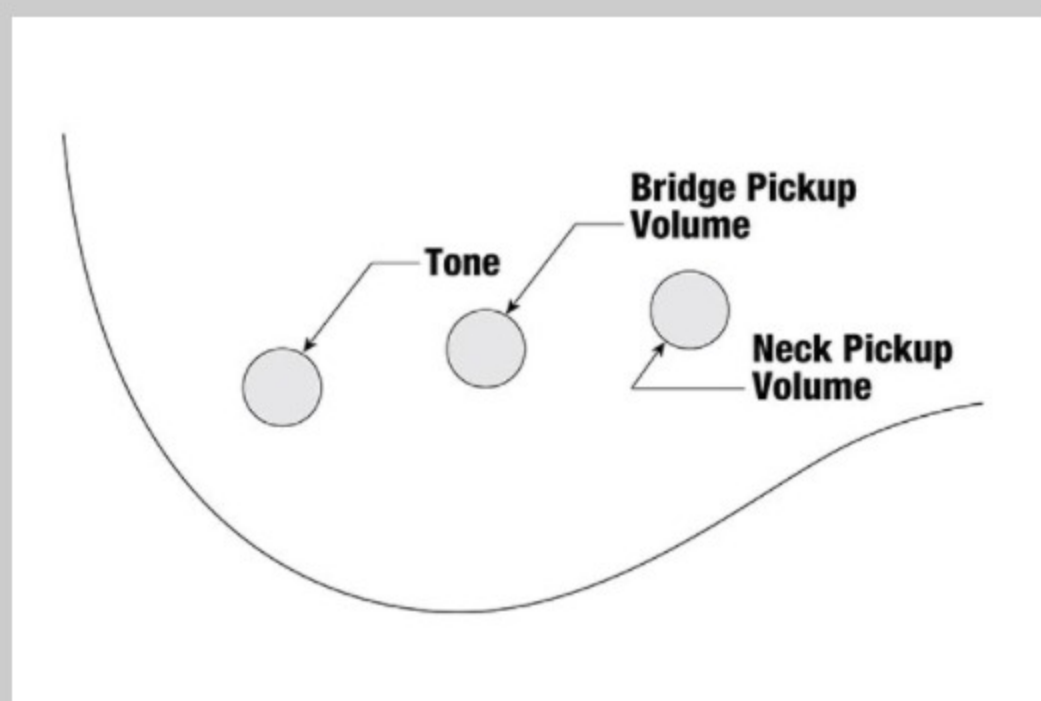

GSRM20

mikro

COLOR VARIATION :

BS : Brown Sunburst

SHARE :

SPEC

SPECS

neck type	GSRM4 / Maple neck
top/back/body	Poplar body
fretboard	Bound Purpleheart fretboard / White dot inlay
fret	Medium frets
number of frets	22
bridge	B10 bridge
string space	19mm
neck pickup	Dynamix P neck pickup (Passive)
bridge pickup	Dynamix J bridge pickup (Passive)
factory tuning	1G,2D,3A,4E
string gauge	.045/.065/.085/.105
hardware color	Chrome

NECK DIMENSIONS

Scale :	726mm/28.6"
a : Width	38mm at NUT
b : Width	58.5mm at 22F
c : Thickness	21mm at 1F
d : Thickness	22mm at 12F
Radius :	350mmR

DESCRIPTION +

CONTROLS

DESCRIPTION

OTHER FEATURES

Recommended Bag IBBMIKRO