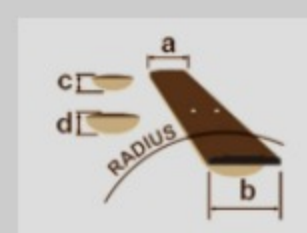

GSRM20

mikro

COLOR VARIATION :

BS : Brown Sunburst

SHARE :

SPEC

SPECS

neck type	GSRM4 / Maple neck
top/back/body	Poplar body
fretboard	Bound Purpleheart fretboard / White dot inlay
fret	Medium frets
number of frets	22
bridge	B10 bridge
string space	19mm
neck pickup	Dynamix P neck pickup (Passive)
bridge pickup	Dynamix J bridge pickup (Passive)
factory tuning	1G,2D,3A,4E
string gauge	.045/.065/.085/.105
hardware color	Chrome

NECK DIMENSIONS

Scale :	726mm/28.6"
a : Width	38mm at NUT
b : Width	58.5mm at 22F
c : Thickness	21mm at 1F
d : Thickness	22mm at 12F
Radius :	350mmR

DESCRIPTION +

CONTROLS

DESCRIPTION

OTHER FEATURES

Recommended Bag IBBMIKRO