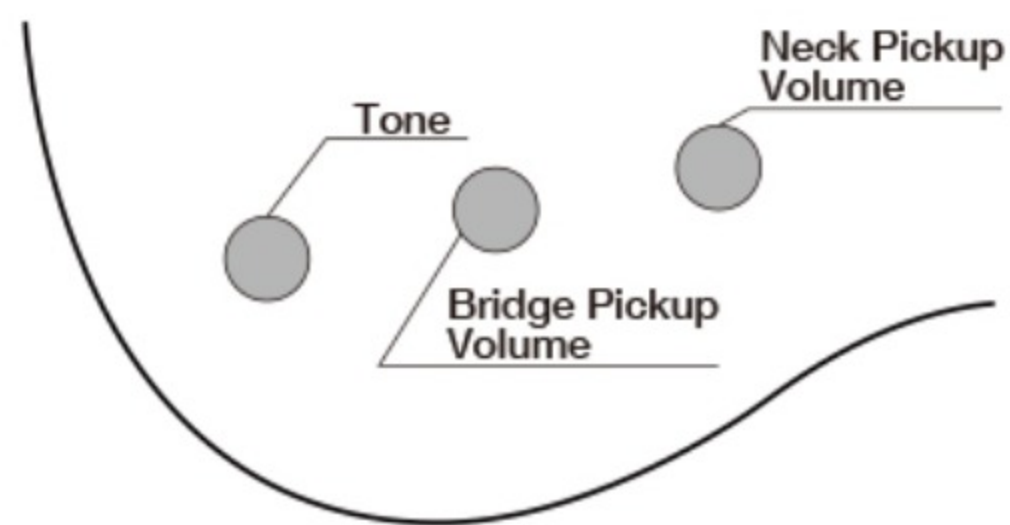

GSRM20B

WNF : Walnut Flat

COLOR VARIATION :

SHARE :  

SPEC

SPEC

neck type	GSRM4 / Maple neck
top/back/body	Poplar body
fretboard	Jatoba / White dot inlay
fret	Medium frets
bridge	B10 bridge
string space	19mm
neck pickup	Dynamix P neck pickup (Passive)
bridge pickup	Dynamix J bridge pickup (Passive)
hardware color	Black

NECK DIMENSIONS

Scale :	726mm/28.6"
a : Width	38mm at NUT
b : Width	58.5mm at 22F
c : Thickness	21mm at 1F
d : Thickness	22mm at 12F
Radius :	305mmR

CONTROLS

2-Volume, 1-Tone

OTHERS

Recommended Bag [IBBMIKRO](#)