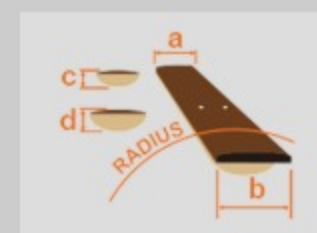

GSRM20B

WNF : Walnut Flat

COLOR VARIATION :

SHARE :  

SPEC

SPEC

neck type	GSRM4 / Maple neck
top/back/body	Poplar body
fretboard	Jatoba / White dot inlay
fret	Medium frets
bridge	B10 bridge
string space	19mm
neck pickup	Dynamix P neck pickup (Passive)
bridge pickup	Dynamix J bridge pickup (Passive)
hardware color	Black

NECK DIMENSIONS

Scale :	726mm/28.6"
a : Width	38mm at NUT
b : Width	58.5mm at 22F
c : Thickness	21mm at 1F
d : Thickness	22mm at 12F
Radius :	305mmR

CONTROLS

2-Volume, 1-Tone

OTHERS

Recommended Bag [IBBMIKRO](#)