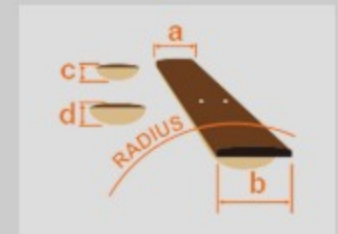

GSRM20B

WNF : Walnut Flat

COLOR VARIATION :

SHARE :  

SPEC

SPEC

neck type	GSRM4 / Maple neck
top/back/body	Okoume body
fretboard	Treated New Zealand Pine / White dot inlay
fret	Medium frets
bridge	B10 bridge
string space	19mm
neck pickup	Std. P neck pickup (Passive)
bridge pickup	Std. J bridge pickup (Passive)
hardware color	Black

NECK DIMENSIONS

Scale :	726mm/28.6"
a : Width	38mm at NUT
b : Width	58.5mm at 22F
c : Thickness	21mm at 1F
d : Thickness	22mm at 12F
Radius :	305mmR

CONTROLS

2-Volume, 1-Tone

OTHERS

Recommended Bag [IBBMIKRO](#)