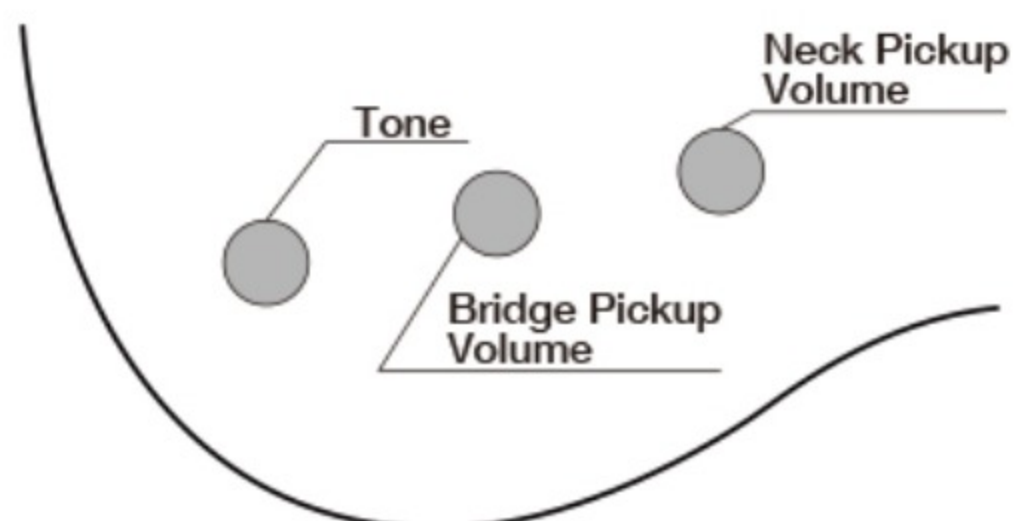

GSRM20B

WNF : Walnut Flat

COLOR VARIATION :

SHARE :  

SPEC

SPEC

neck type	GSRM4 / Maple neck
top/back/body	Okoume body
fretboard	Treated New Zealand Pine / White dot inlay
fret	Medium frets
bridge	B10 bridge
string space	19mm
neck pickup	Std. P neck pickup (Passive)
bridge pickup	Std. J bridge pickup (Passive)
hardware color	Black

NECK DIMENSIONS

Scale :	726mm/28.6"
a : Width	38mm at NUT
b : Width	58.5mm at 22F
c : Thickness	21mm at 1F
d : Thickness	22mm at 12F
Radius :	305mmR

CONTROLS

2-Volume, 1-Tone

OTHERS

Recommended Bag [IBBMIKRO](#)