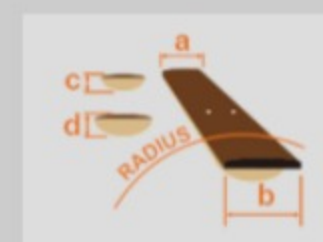

GSRM20B

WNF : Walnut Flat

COLOR VARIATION :

SHARE :  

SPEC

SPECS

neck type	GSRM4 / Maple neck
top/back/body	Okoume body
fretboard	Bound Purpleheart fretboard / White dot inlay
fret	Medium frets
number of frets	22
bridge	B10 bridge
string space	19mm
neck pickup	Dynamix P neck pickup (Passive)
bridge pickup	Dynamix J bridge pickup (Passive)
factory tuning	1G,2D,3A,4E
string gauge	.045/.065/.085/.105
hardware color	Black

NECK DIMENSIONS

Scale :	726mm/28.6"
a : Width	38mm at NUT
b : Width	58.5mm at 22F
c : Thickness	21mm at 1F
d : Thickness	22mm at 12F
Radius :	350mmR

CONTROLS

2-Volume, 1-Tone

OTHER FEATURES

Recommended Bag **IBBMIKRO**