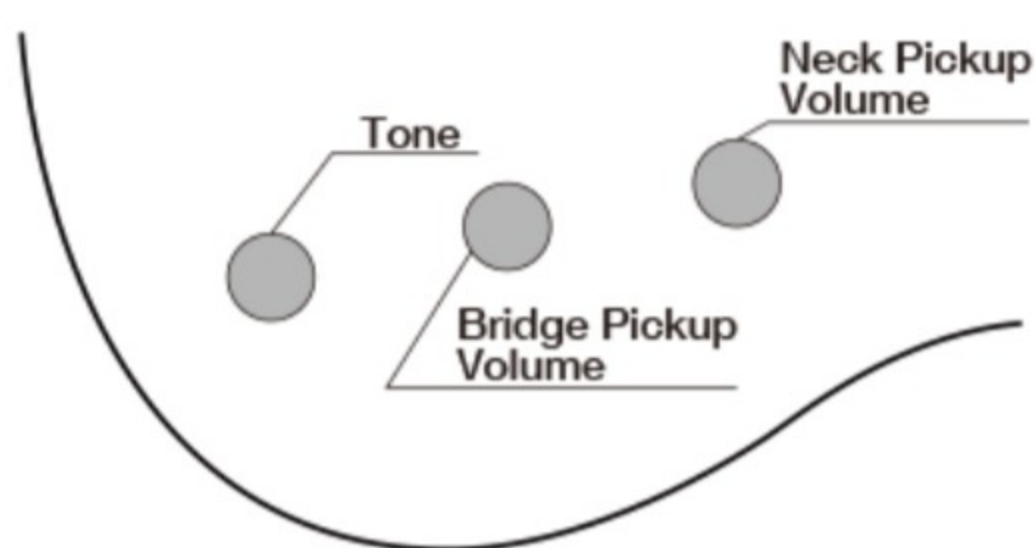

GSRM20B

WNF : Walnut Flat

COLOR VARIATION :

SHARE :  

SPEC

SPECS

neck type	GSRM4 / Maple neck
top/back/body	Okoume body
fretboard	Bound Purpleheart fretboard / White dot inlay
fret	Medium frets
number of frets	22
bridge	B10 bridge
string space	19mm
neck pickup	Dynamix P neck pickup (Passive)
bridge pickup	Dynamix J bridge pickup (Passive)
factory tuning	1G,2D,3A,4E
string gauge	.045/.065/.085/.105
hardware color	Black

NECK DIMENSIONS

Scale :	726mm/28.6"
a : Width	38mm at NUT
b : Width	58.5mm at 22F
c : Thickness	21mm at 1F
d : Thickness	22mm at 12F
Radius :	350mmR

CONTROLS

2-Volume, 1-Tone

OTHER FEATURES

Recommended Bag **IBBMIKRO**