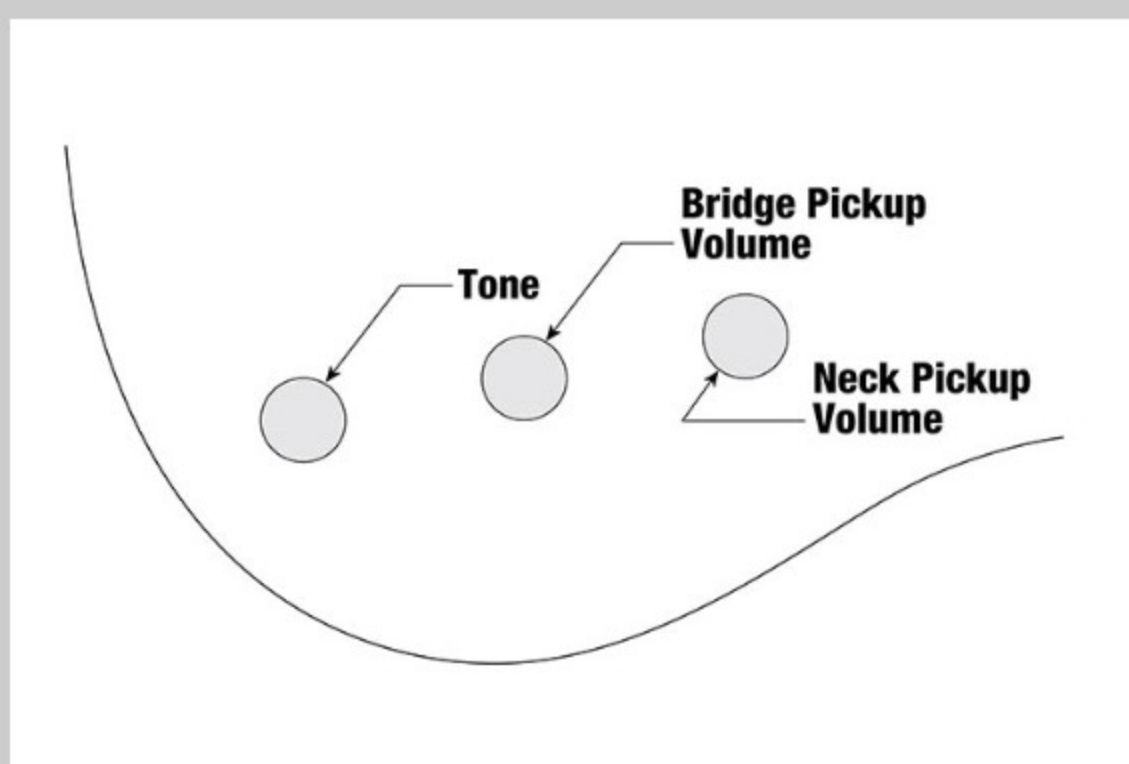

GSRM20B

COLOR VARIATION :

WNF : Walnut Flat

SHARE :  

SPEC

SPECS

neck type	GSRM4 / Maple neck
top/back/body	Okoume body
fretboard	Bound Purpleheart fretboard / White dot inlay
fret	Medium frets
number of frets	22
bridge	B10 bridge
string space	19mm
neck pickup	Dynamix P neck pickup (Passive)
bridge pickup	Dynamix J bridge pickup (Passive)
factory tuning	1G,2D,3A,4E
string gauge	.045/.065/.085/.105
hardware color	Black

NECK DIMENSIONS

Scale :	726mm/28.6"
a : Width	38mm at NUT
b : Width	58.5mm at 22F
c : Thickness	21mm at 1F
d : Thickness	22mm at 12F
Radius :	350mmR

DESCRIPTION +

CONTROLS

DESCRIPTION

OTHER FEATURES

Recommended Bag [IBBMIKRO](#)