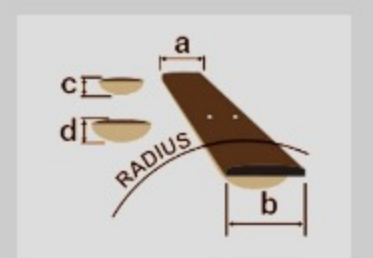

GSRM20B

COLOR VARIATION :

WNF : Walnut Flat

SHARE :  

SPEC

SPECS

neck type	GSRM4 / Maple neck
top/back/body	Okoume body
fretboard	Bound Purpleheart fretboard / White dot inlay
fret	Medium frets
number of frets	22
bridge	B10 bridge
string space	19mm
neck pickup	Dynamix P neck pickup (Passive)
bridge pickup	Dynamix J bridge pickup (Passive)
factory tuning	1G,2D,3A,4E
string gauge	.045/.065/.085/.105
hardware color	Black

NECK DIMENSIONS

Scale :	726mm/28.6"
a : Width	38mm at NUT
b : Width	58.5mm at 22F
c : Thickness	21mm at 1F
d : Thickness	22mm at 12F
Radius :	350mmR

DESCRIPTION +

CONTROLS

DESCRIPTION

OTHER FEATURES

Recommended Bag [IBBMIKRO](#)