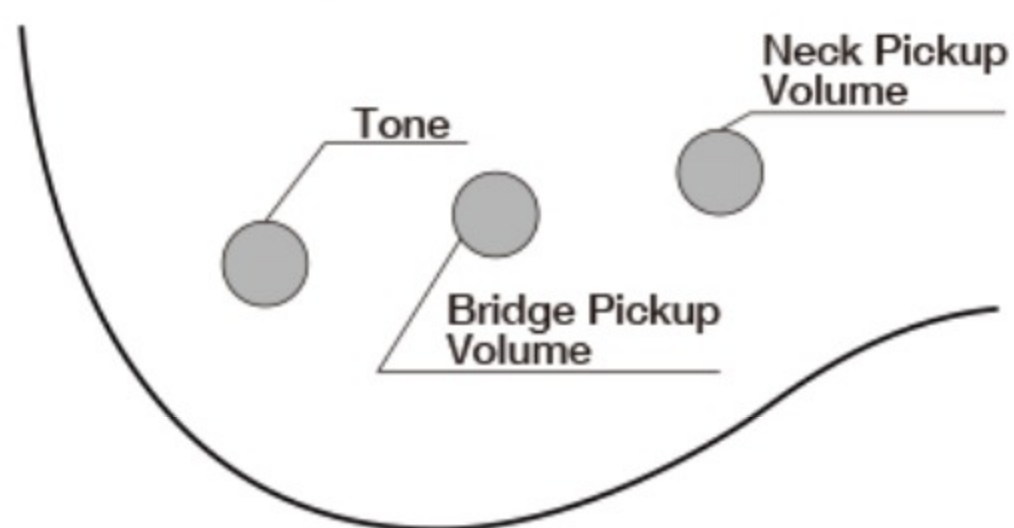

GSRM20BN

WNF : Walnut Flat

COLOR VARIATION :

SHARE :  

SPEC

SPEC

neck type	GSRM4 / Maple neck
top/back/body	Okoume body
fretboard	Treated New Zealand Pine fretboard / White dot inlay
fret	Medium frets
number of frets	22
bridge	B10 bridge
string space	19mm
neck pickup	Std. P neck pickup (Passive)
bridge pickup	Std. J bridge pickup (Passive)
factory tuning	1G,2D,3A,4E
strings	-
string gauge	.045/.065/.085/.105
nut	Plastic
hardware color	Black

NECK DIMENSIONS

Scale :	726mm/28.6"
a : Width	38mm at NUT
b : Width	58.5mm at 22F
c : Thickness	21mm at 1F
d : Thickness	22mm at 12F
Radius :	350mmR

CONTROLS

2-Volume, 1-Tone

OTHERS

Recommended Bag [IBBMIKRO](#)