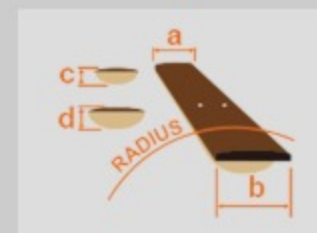

GSRM20BN

WNF : Walnut Flat

COLOR VARIATION :

SHARE :  

SPEC

SPEC

neck type	GSRM4 / Maple neck
top/back/body	Okoume body
fretboard	Treated New Zealand Pine fretboard / White dot inlay
fret	Medium frets
number of frets	22
bridge	B10 bridge
string space	19mm
neck pickup	Std. P neck pickup (Passive)
bridge pickup	Std. J bridge pickup (Passive)
factory tuning	1G,2D,3A,4E
strings	-
string gauge	.045/.065/.085/.105
nut	Plastic
hardware color	Black

NECK DIMENSIONS

Scale :	726mm/28.6"
a : Width	38mm at NUT
b : Width	58.5mm at 22F
c : Thickness	21mm at 1F
d : Thickness	22mm at 12F
Radius :	350mmR

CONTROLS

2-Volume, 1-Tone

OTHERS

Recommended Bag [IBBMIKRO](#)